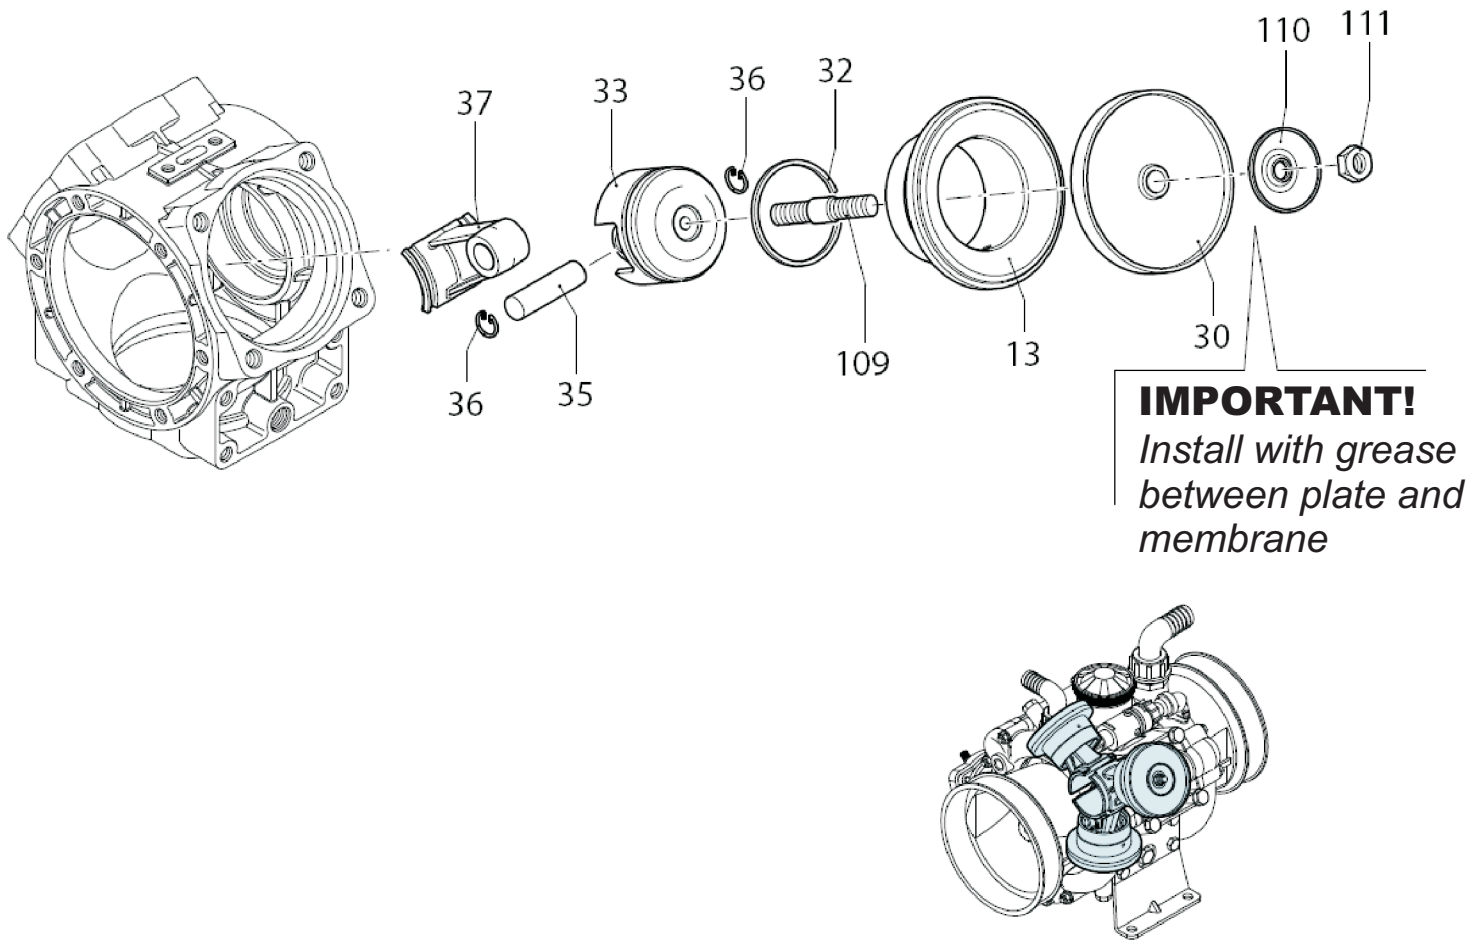

See Pages 7-8 for complete list of parts