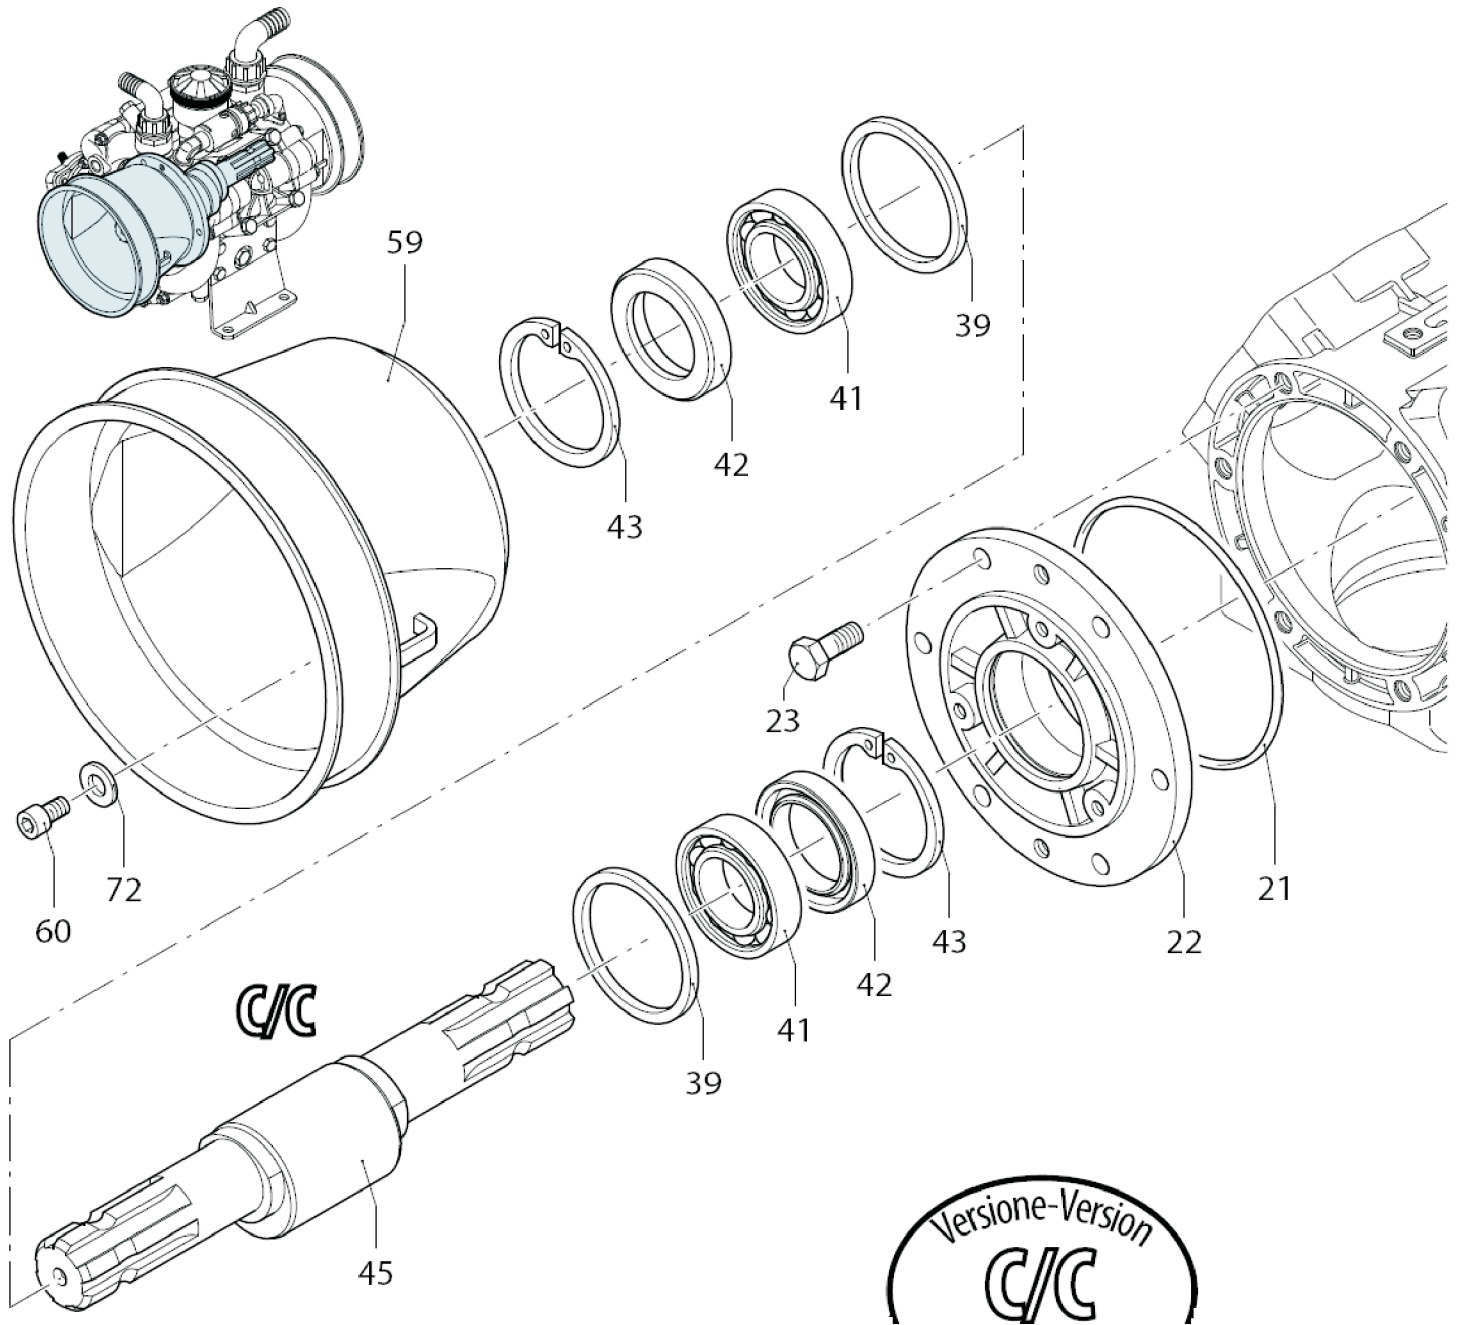

See Pages 7-8 for complete list of parts