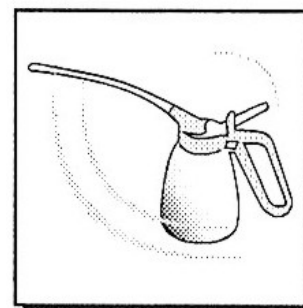

Suggested Oil	
Type	Kg
SAE 30	1.2