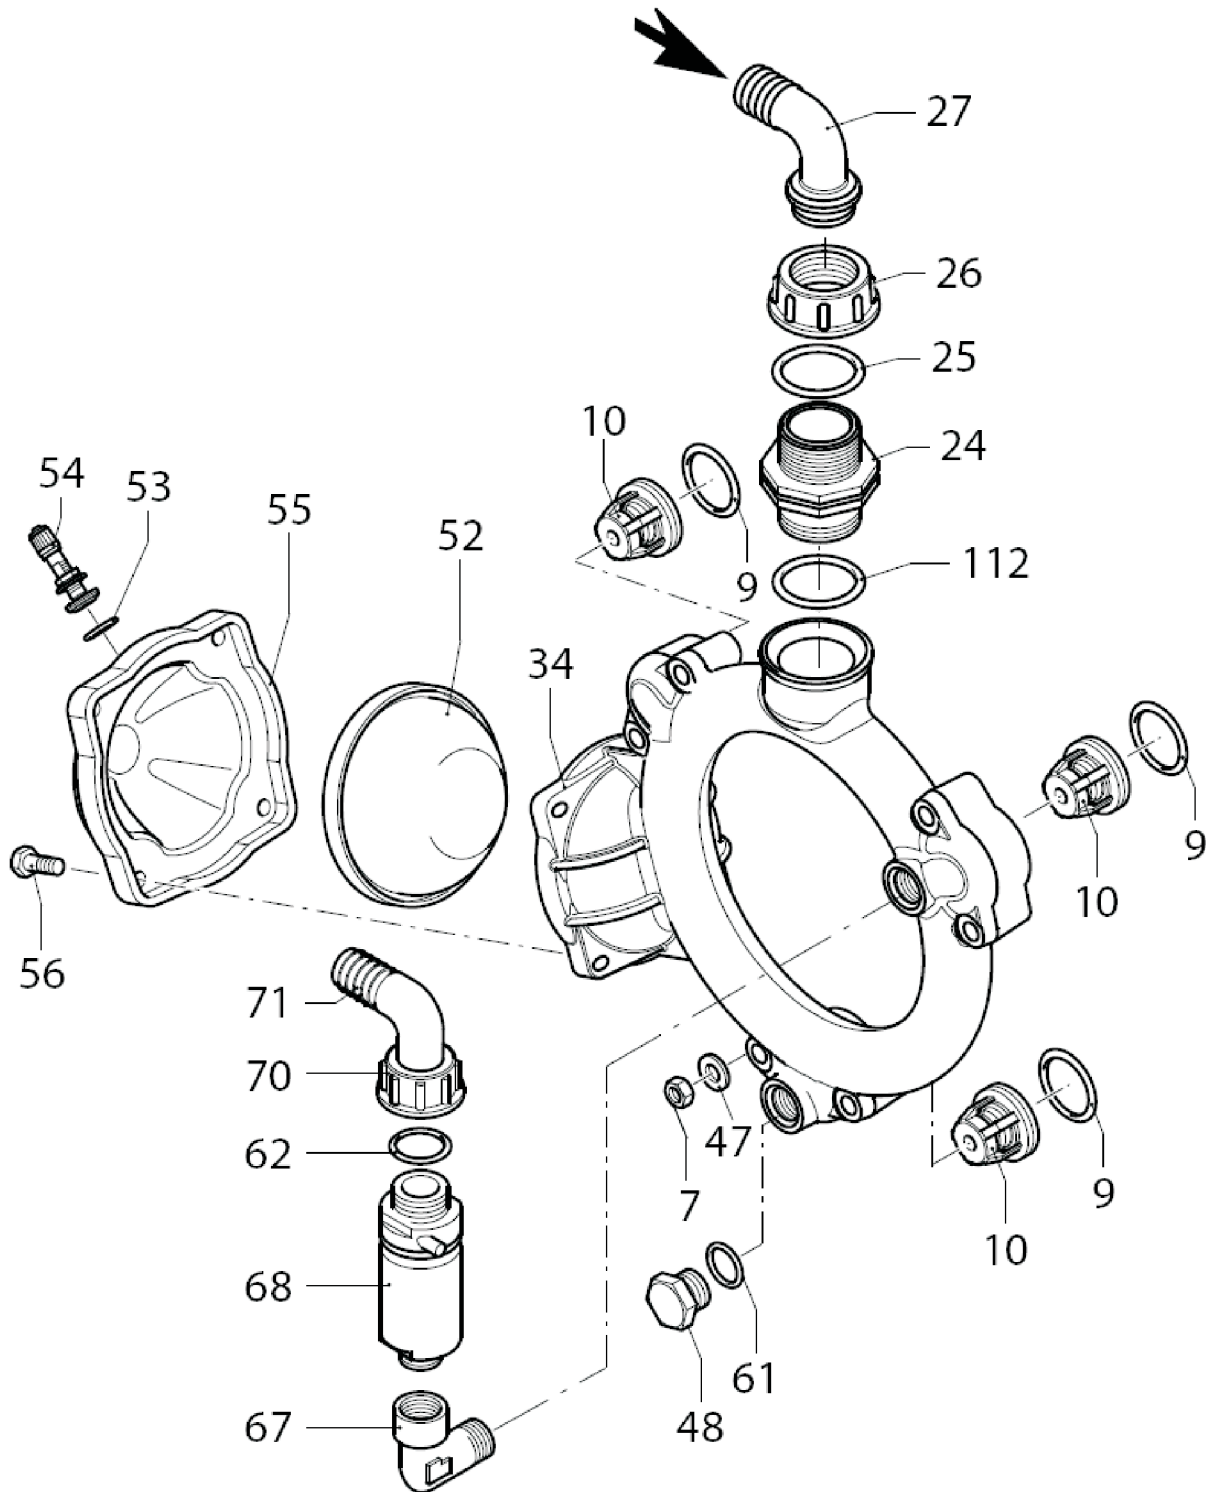

Series AR 125 bp - AR 145 bp

See Pages 7-8 for complete list of parts