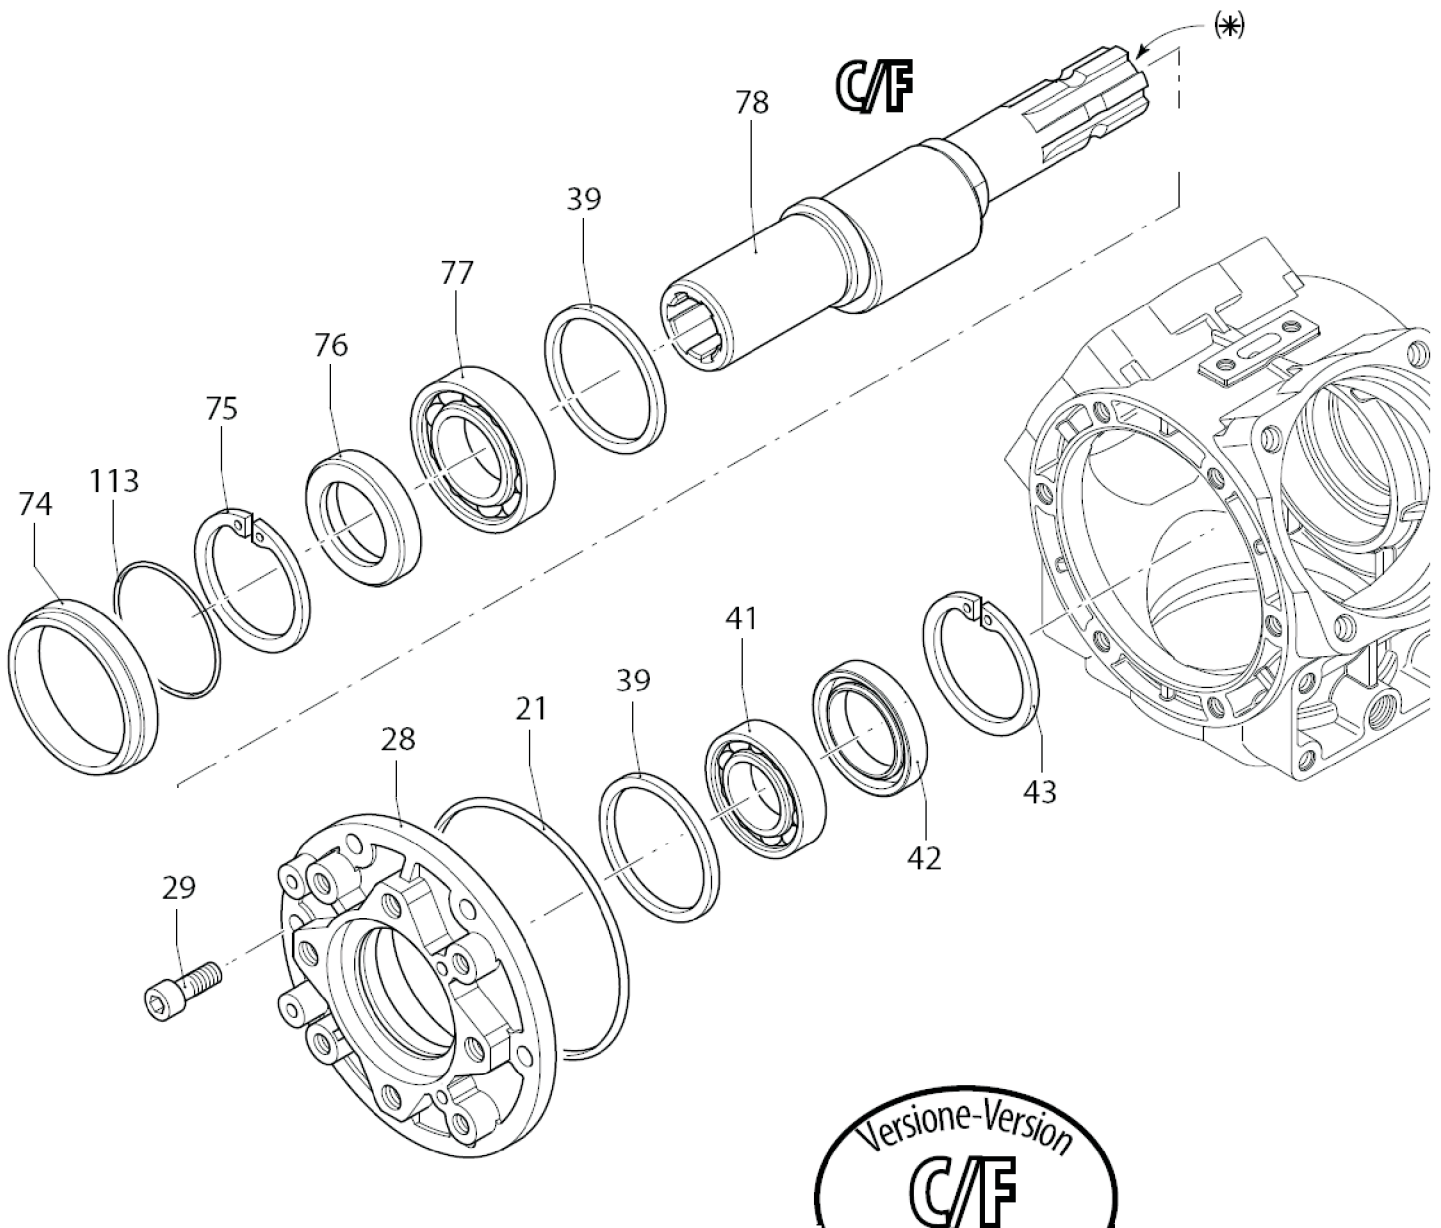

See Pages 7-8 for complete list of parts

PUMP SERVICE KITS

Diaphragm Kits

Kit#: VM-AR-43085K	
<i>BlueFlex Diaphragms</i>	
Kit#: VM-AR-2367K	
<i>NBR Diaphragms</i>	
Kit#: VM-AR-2368K	
<i>HPDS Diaphragms</i>	
Kit#: VM-AR-2369K	
<i>Desmopan Diaphragms</i>	
Pos.	Qty
30	3

Valve Kit

Kit#: VM-AR-2461K	
<i>Valve Kit + O-rings</i>	
Pos.	Qty
9	6
10	6

Service Kit

Kit#: VM-AR-2463K							
Pos.	Qty	Pos.	Qty	Pos.	Qty	Pos.	Qty
1	1	18	1	30	3	109	2
2	1	19	1	42	2	110	2
5	2	21	1	52	1	111	2
9	6	24	1	53	1	112	1
10	6	25	1	61	2	113	1
16	1	26	1	62	1		
17	1	27	1	65	1		

O-Ring Kit

Kit#: VM-AR-2462K			
<i>O-Ring Kit</i>			
Pos.	Qty	Pos.	Qty
5	2	61	2
9	6	62	1
16	1	65	1
21	1	112	1
25	1	113	1
53	1		

Suggested Oil	
Type	Kg
SAE 30	1.2