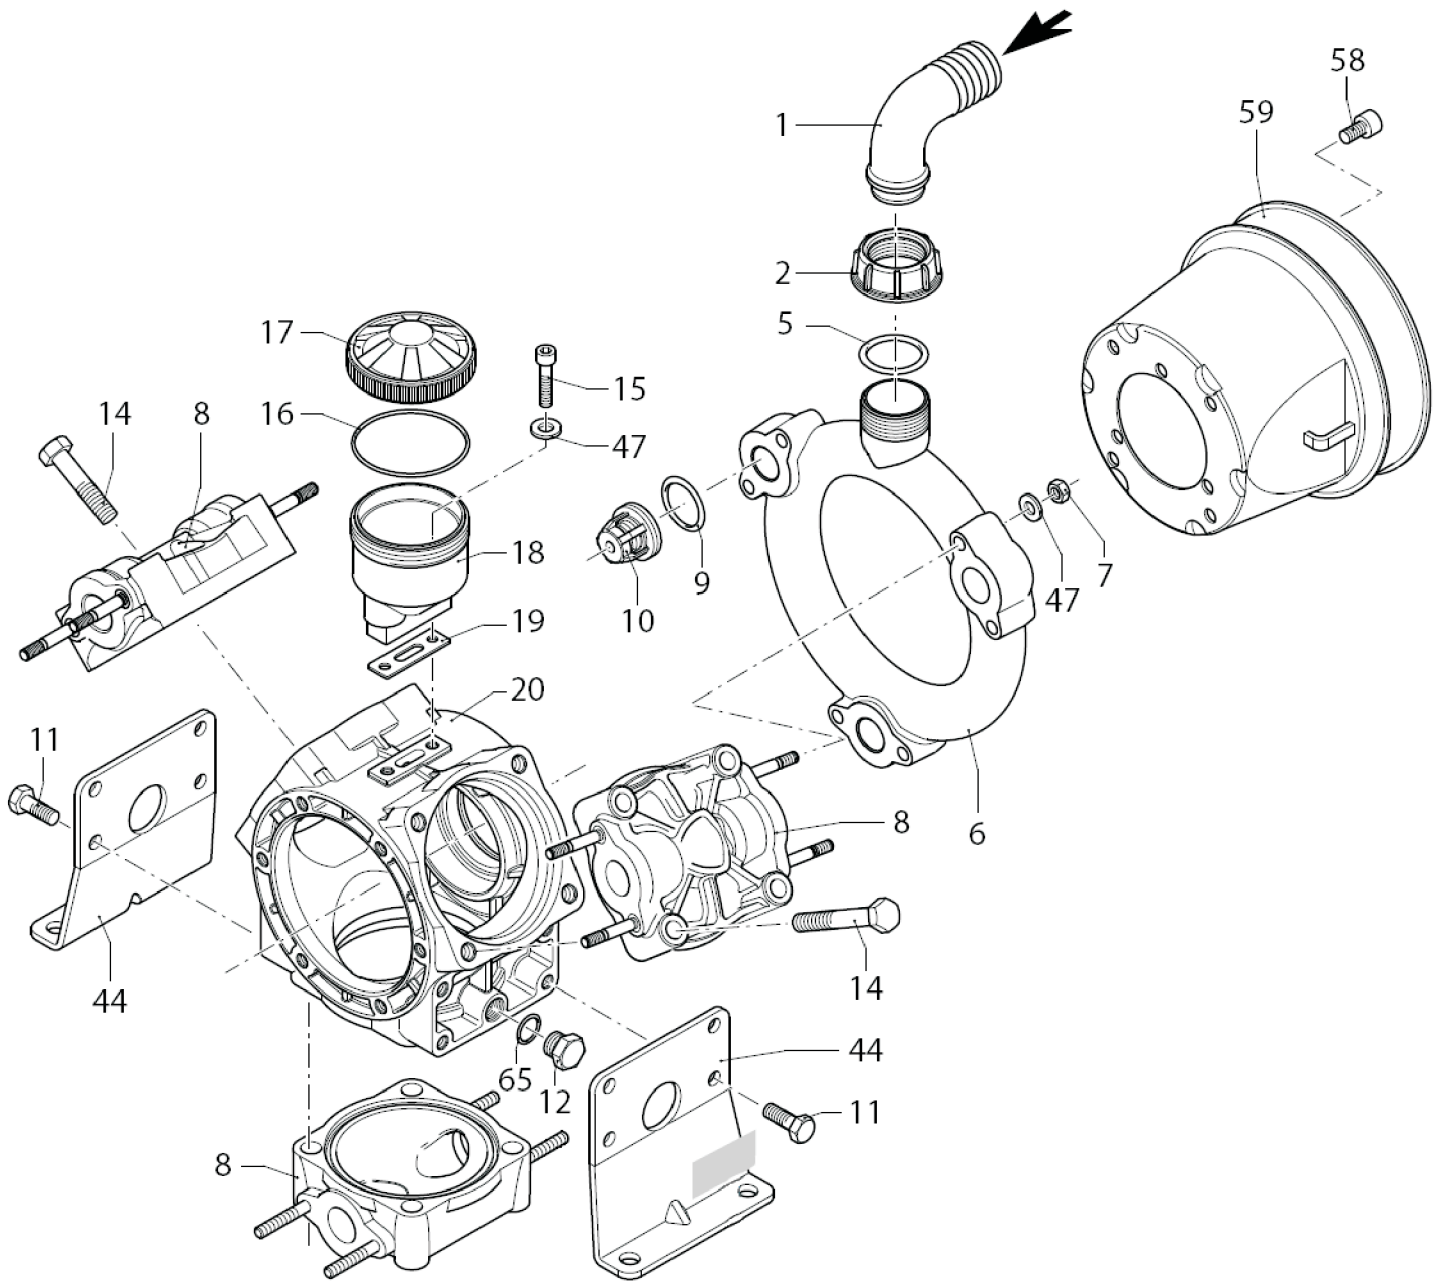

See Pages 7-8 for complete list of parts