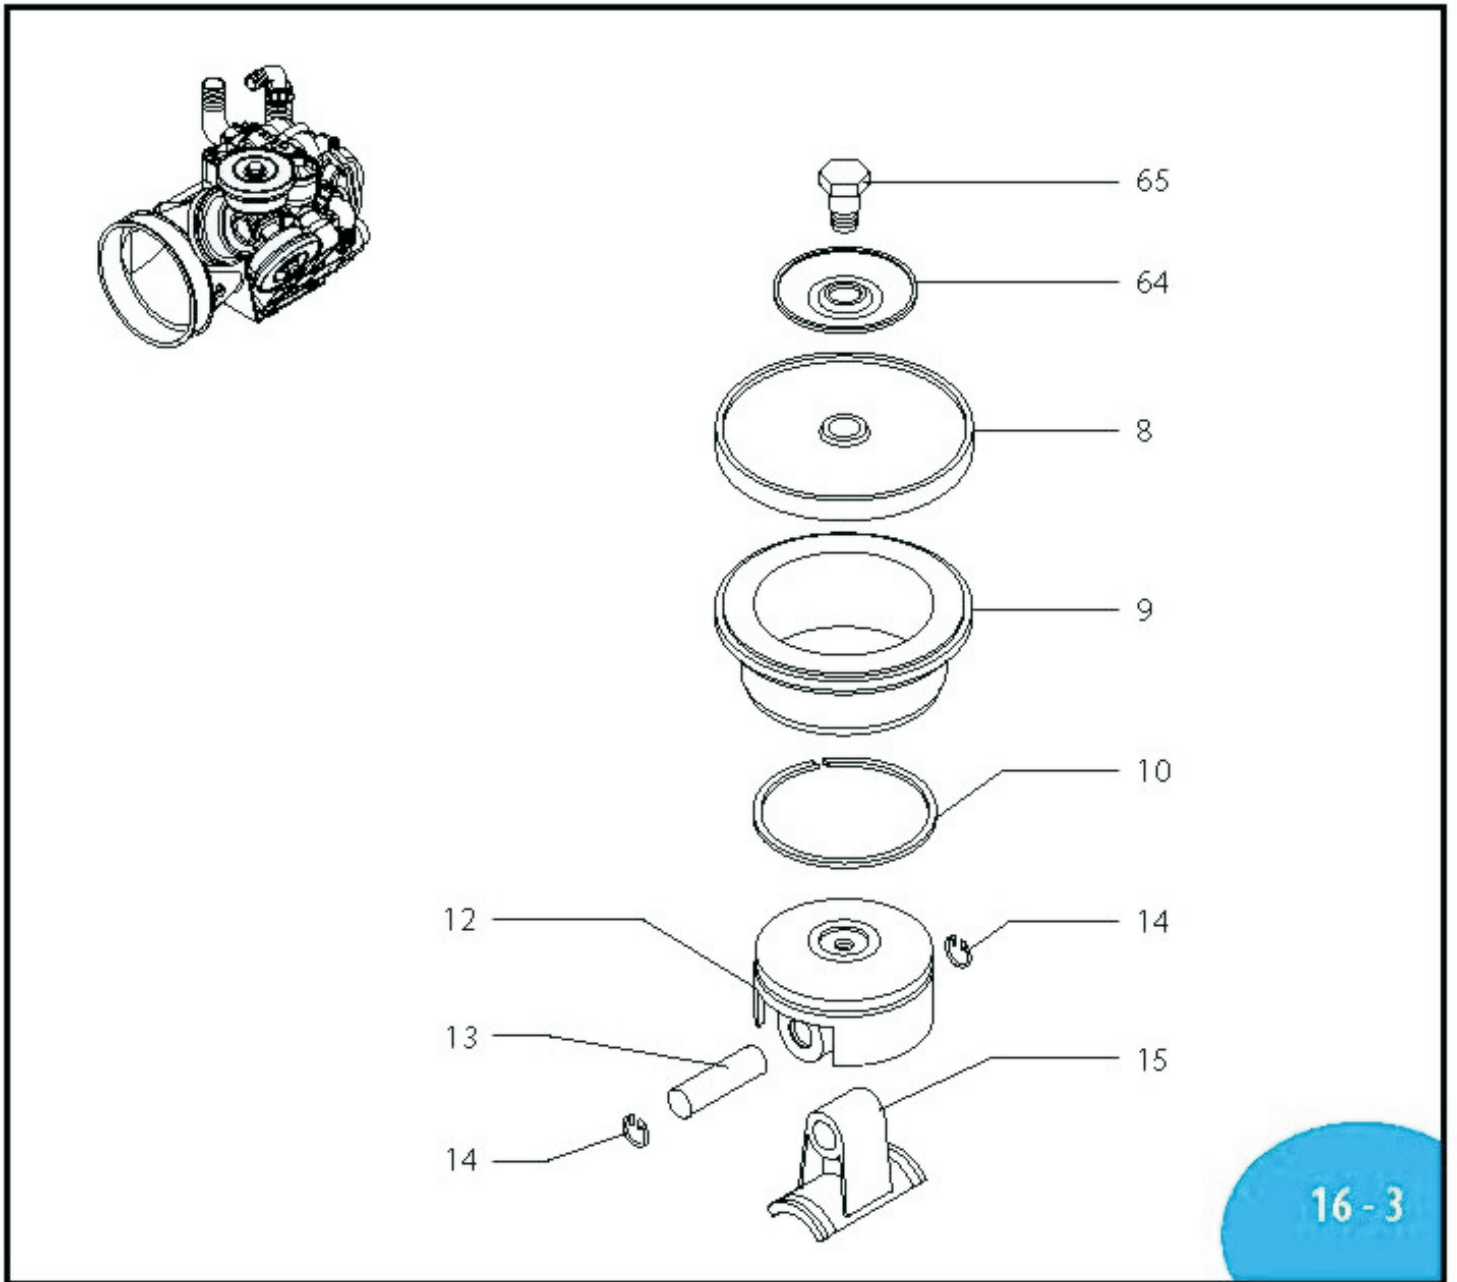

Series AR 115 bp - AR 135 bp

See Pages 6-7 for complete list of parts