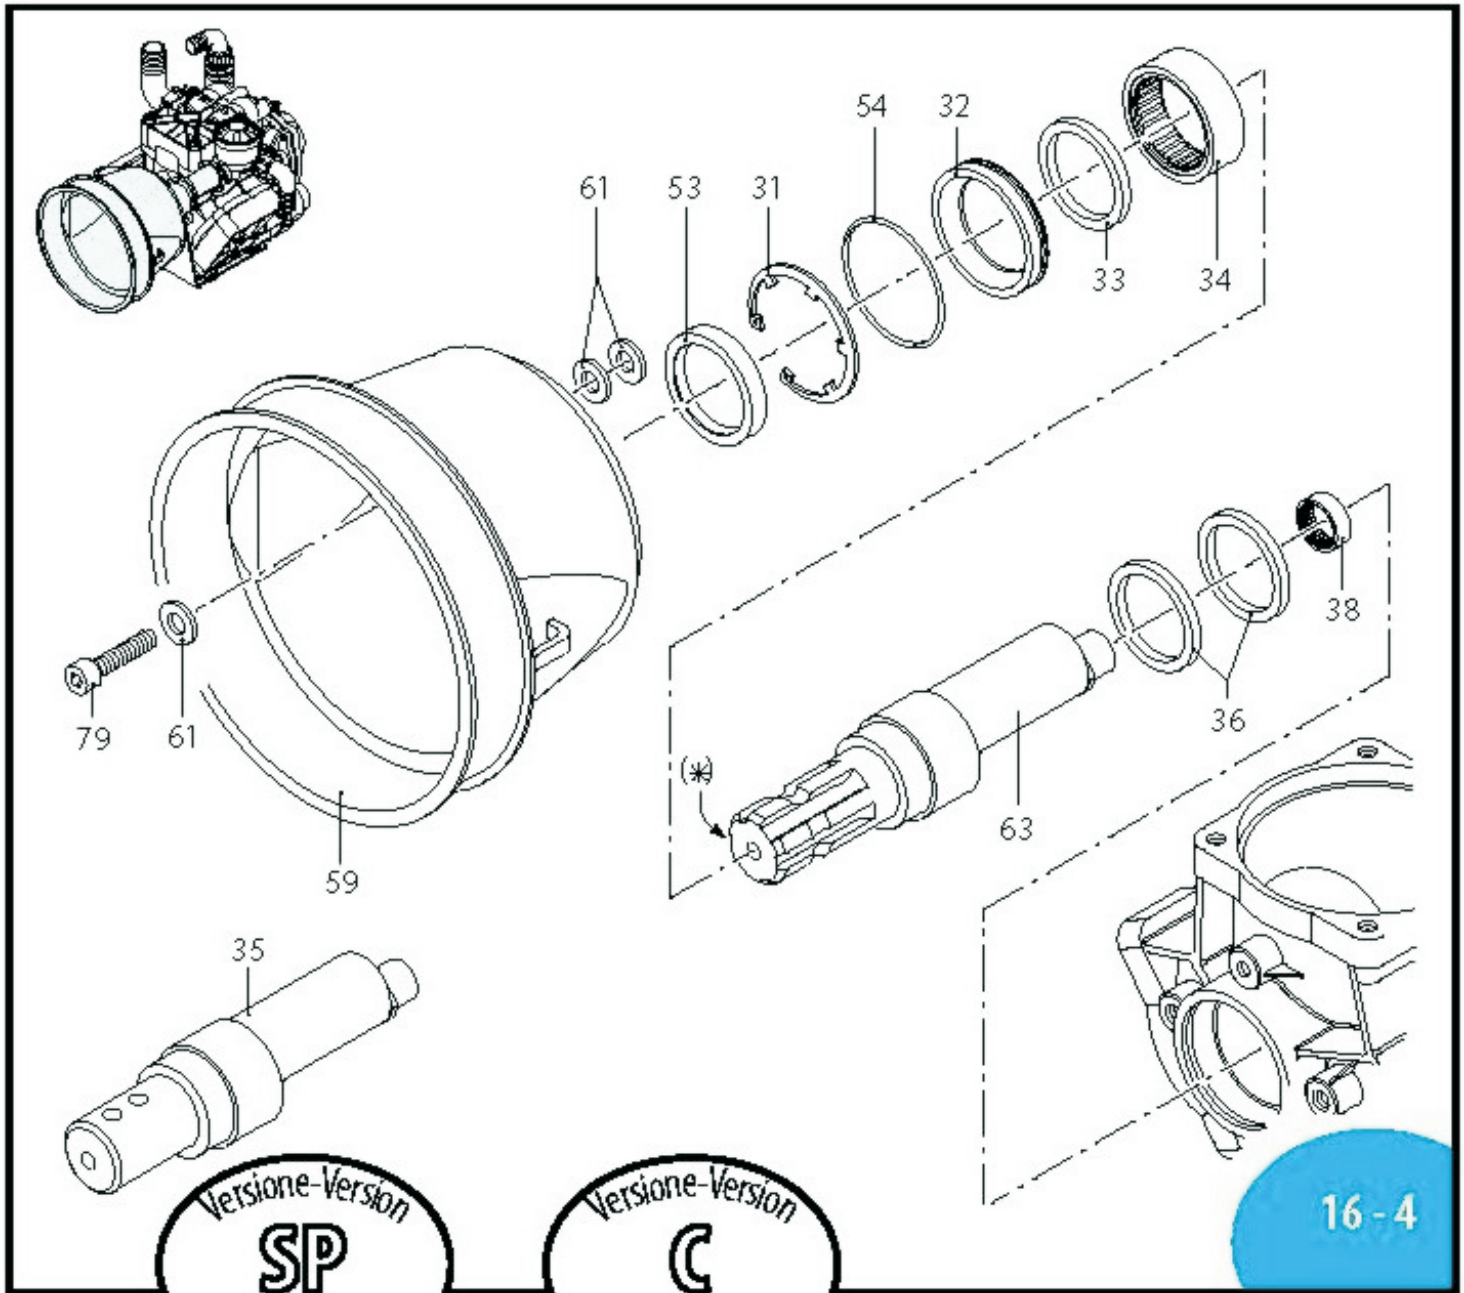

See Pages 6-7 for complete list of parts

PUMP SERVICE KITS

Diaphragm Kits

Kit#: VM-AR-43309K	
<i>BlueFlex Diaphragms</i>	
Kit#: VM-AR-2367K	
<i>NBR Diaphragms</i>	
Kit#: VM-AR-2368K	
<i>HPDS Diaphragms</i>	
Kit#: VM-AR-2369K	
<i>Desmopan Diaphragms</i>	
Pos.	Qty
8	3

Valve Kit

Kit#: VM-AR-2370K	
<i>Valve Kit + O-rings</i>	
Pos.	Qty
16	6
17	6

O-Ring Kit

Kit#: VM-AR-2026K			
<i>O-Ring Kit</i>			
Pos.	Qty	Pos.	Qty
16	6	54	1
19	7	66	1
29	1	81	1
47	1	83	1
52	1		

Suggested Oil	
Type	Kg
SAE 30	1.2