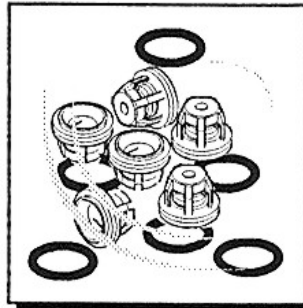

Series AR 115 bp - AR 135 bp

See Pages 6-7 for complete list of parts

See Pages 6-7 for complete list of parts

PUMP SERVICE KITS

Diaphragm Kits

Kit#: VM-AR-43309K	
<i>BlueFlex Diaphragms</i>	
Kit#: VM-AR-2367K	
<i>NBR Diaphragms</i>	
Kit#: VM-AR-2368K	
<i>HPDS Diaphragms</i>	
Kit#: VM-AR-2369K	
<i>Desmopan Diaphragms</i>	
Pos.	Qty
8	3