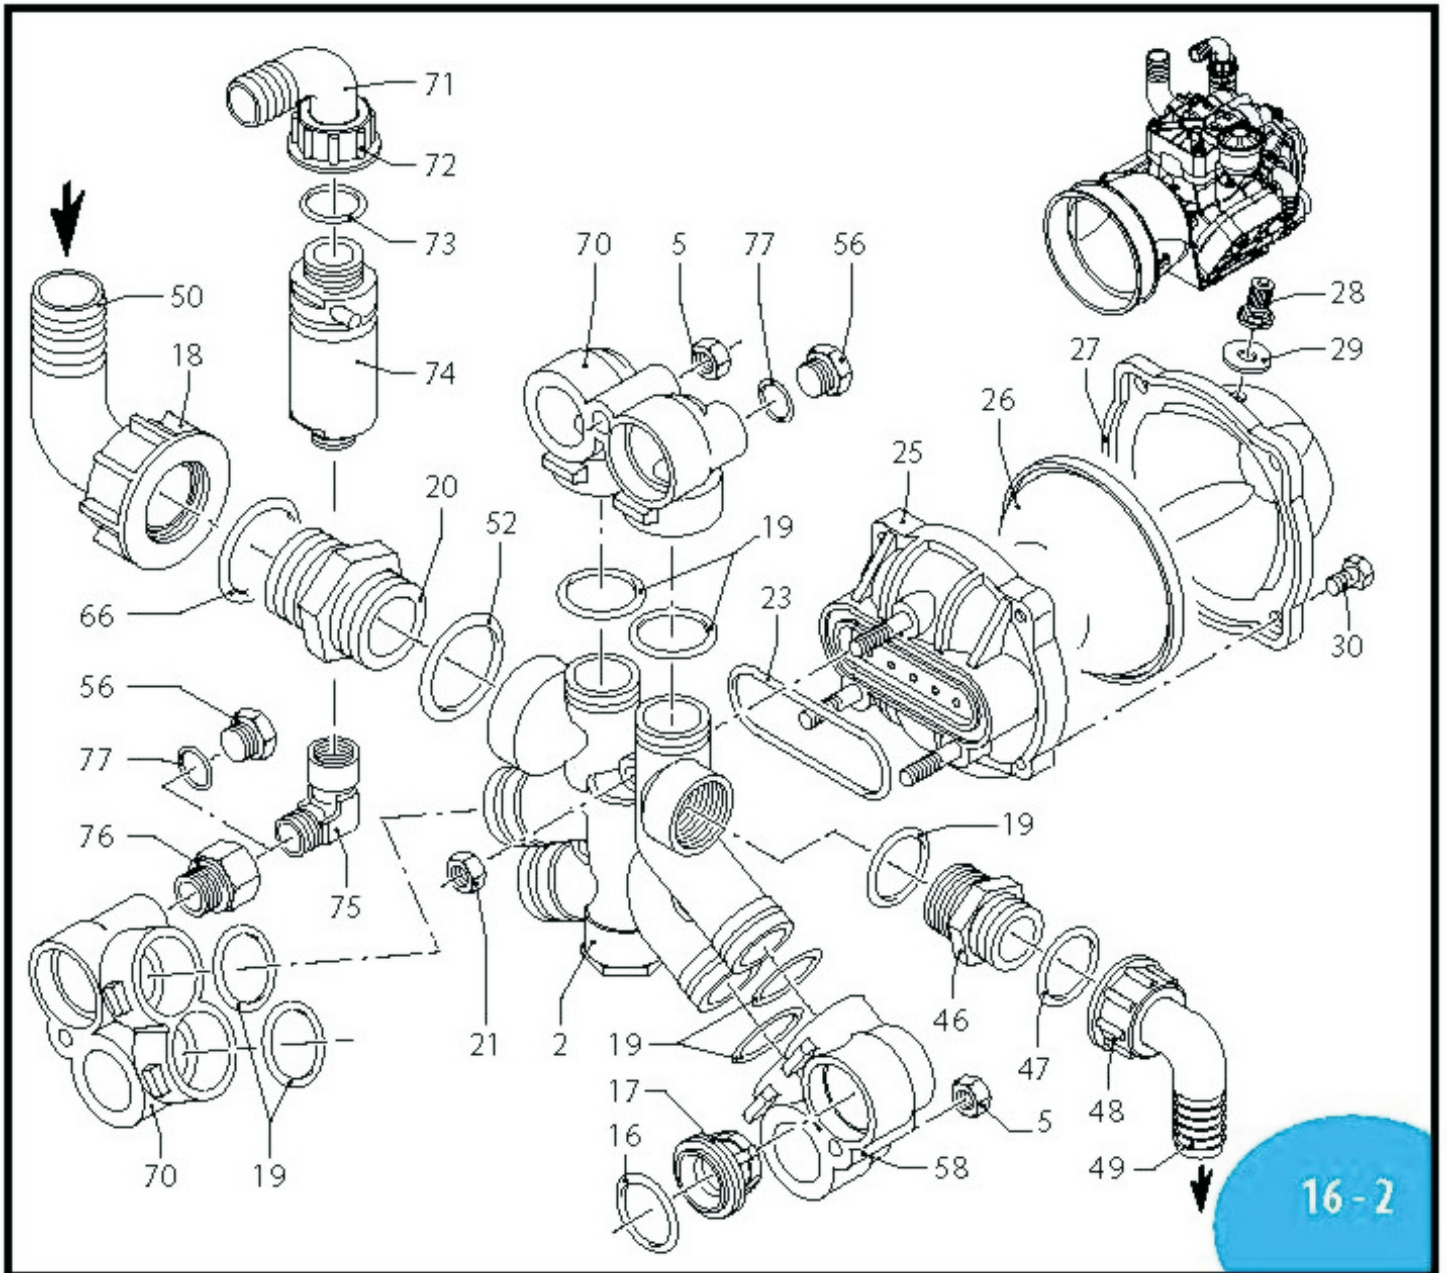

Series AR 115 bp - AR 135 bp

See Pages 6-7 for complete list of parts