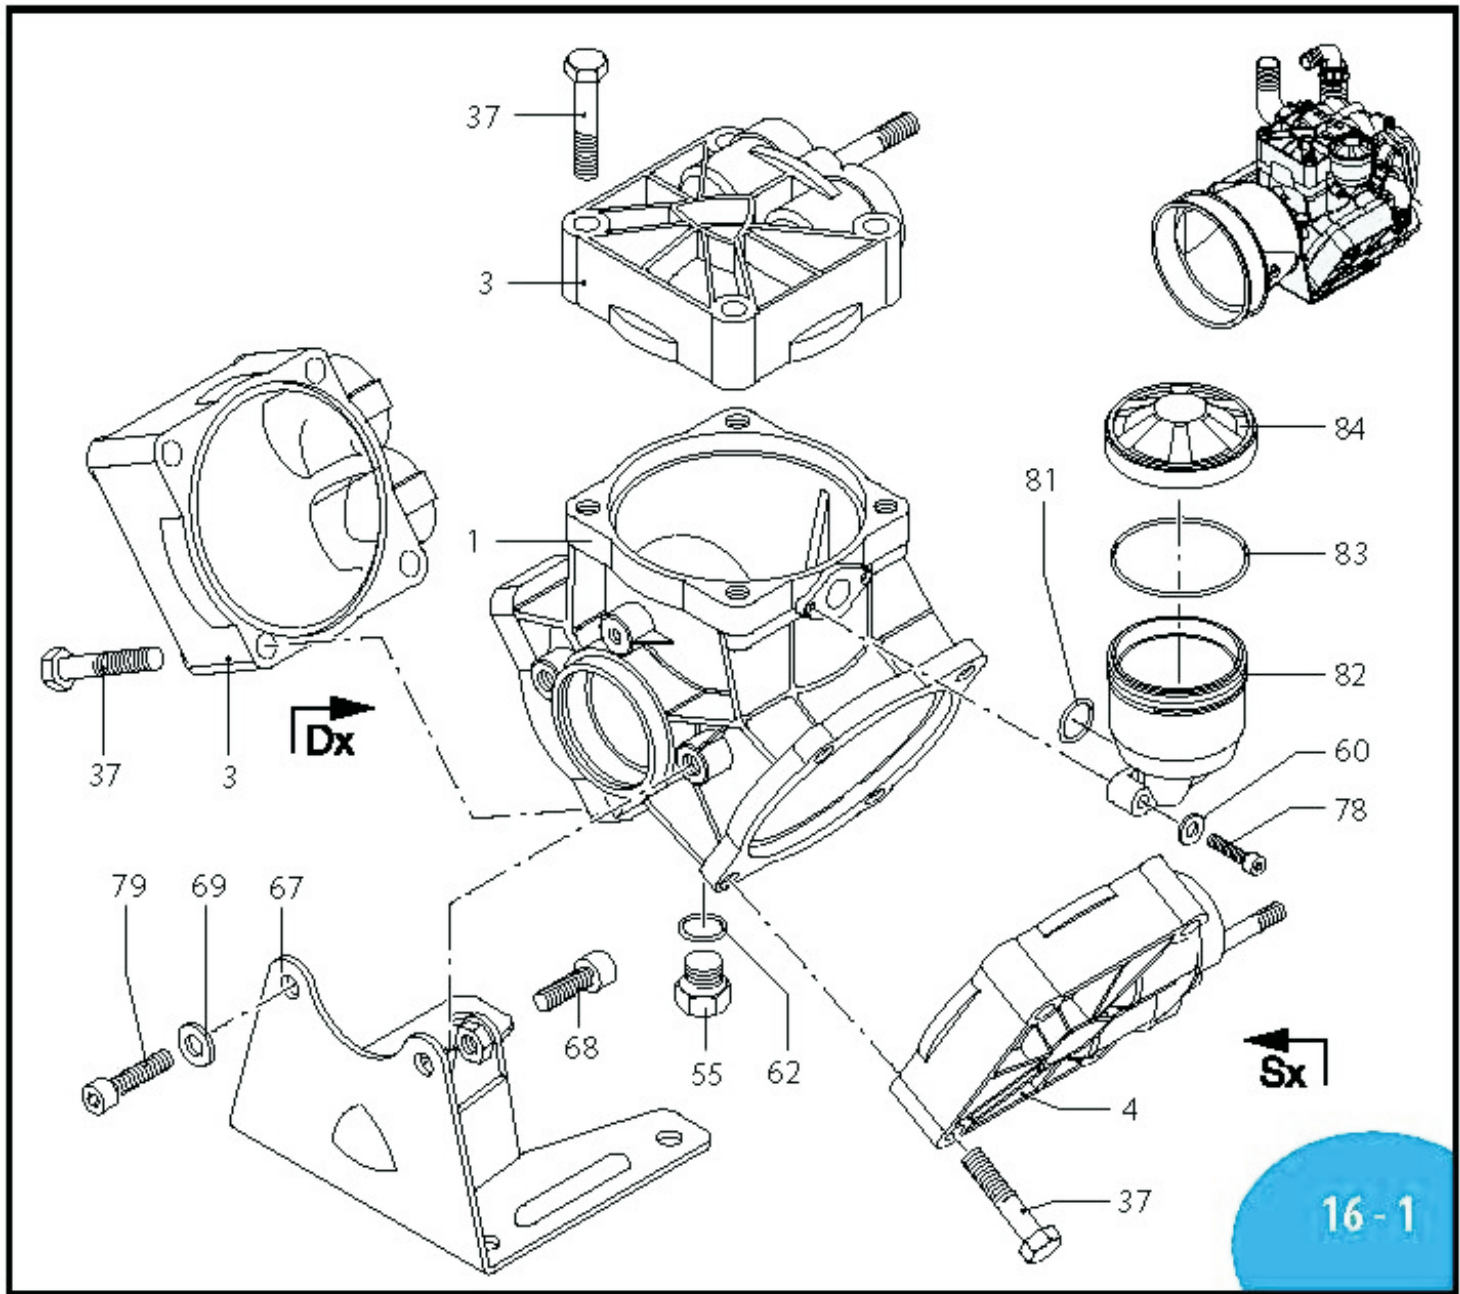

See Pages 6-7 for complete list of parts