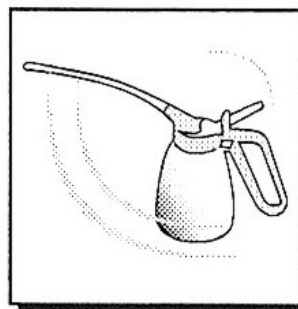

Suggested Oil	
Type	Kg
SAE 30	1.2