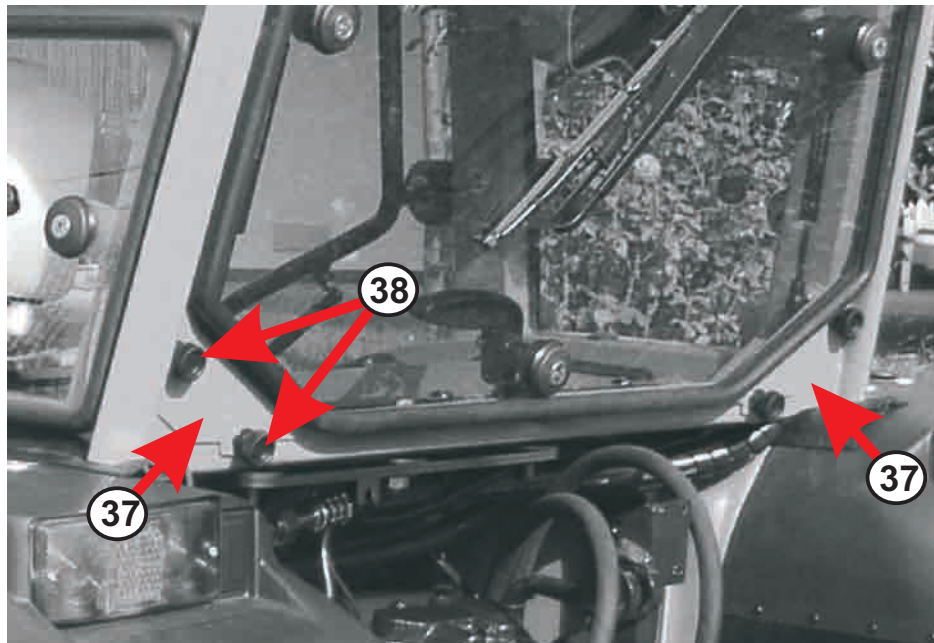

REAR WINDOW / GASKETS

Item#	Part#	Description
37	SC-R14397	Triangular coverplate (Right/Left)
38	SC-M11124	Thumb screw - M6 x 30 mm
39	SC-M12376	Gasket-seal - fenders - 130 cm
40	SC-M12377	Gasket-seal - front hood of tractor - 195 cm