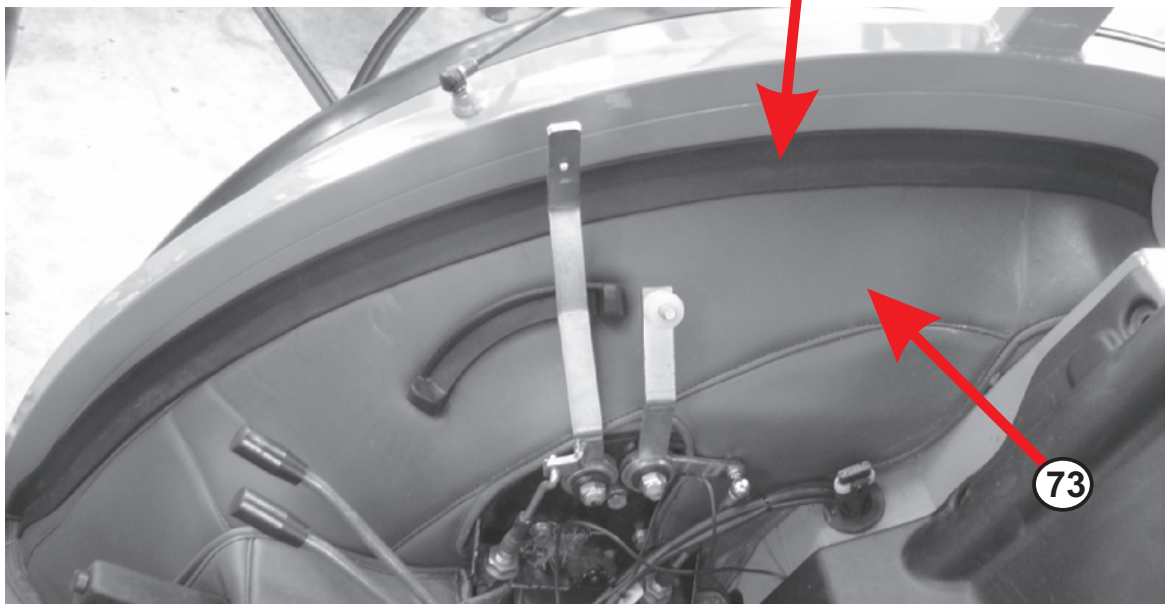

SOUNDPROOFING MATERIAL

Item#	Part#	Description
39	SC-M12376	Gasket-seal - fenders - 130 cm
72	SC-M10790	Fender interior lining material - TNF (Left)**
73	SC-M10789	Fender interior lining material - TNF (Right)**

**Note: RIGHT and LEFT are determined by the operator sitting in the tractor driver's seat