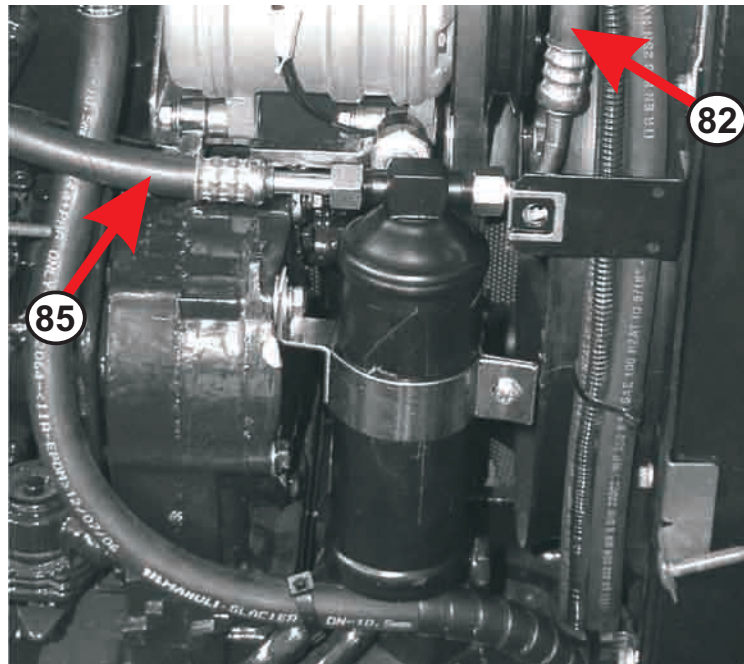

AIR CONDITIONING SYSTEM -- (TNV/TNF Series)

Item#	Part#	Description
82	SC-M12569	Hose - condenser to filter - 700 mm
85	SC-M12572	Hose - filter to q. coupler - 4000 mm
86	SC-M11837	Dehydrator filter - 017052
87	SC-M10565	Pressure switch - Binary 2LIV
88	SC-M11846	Dehydrator support strap