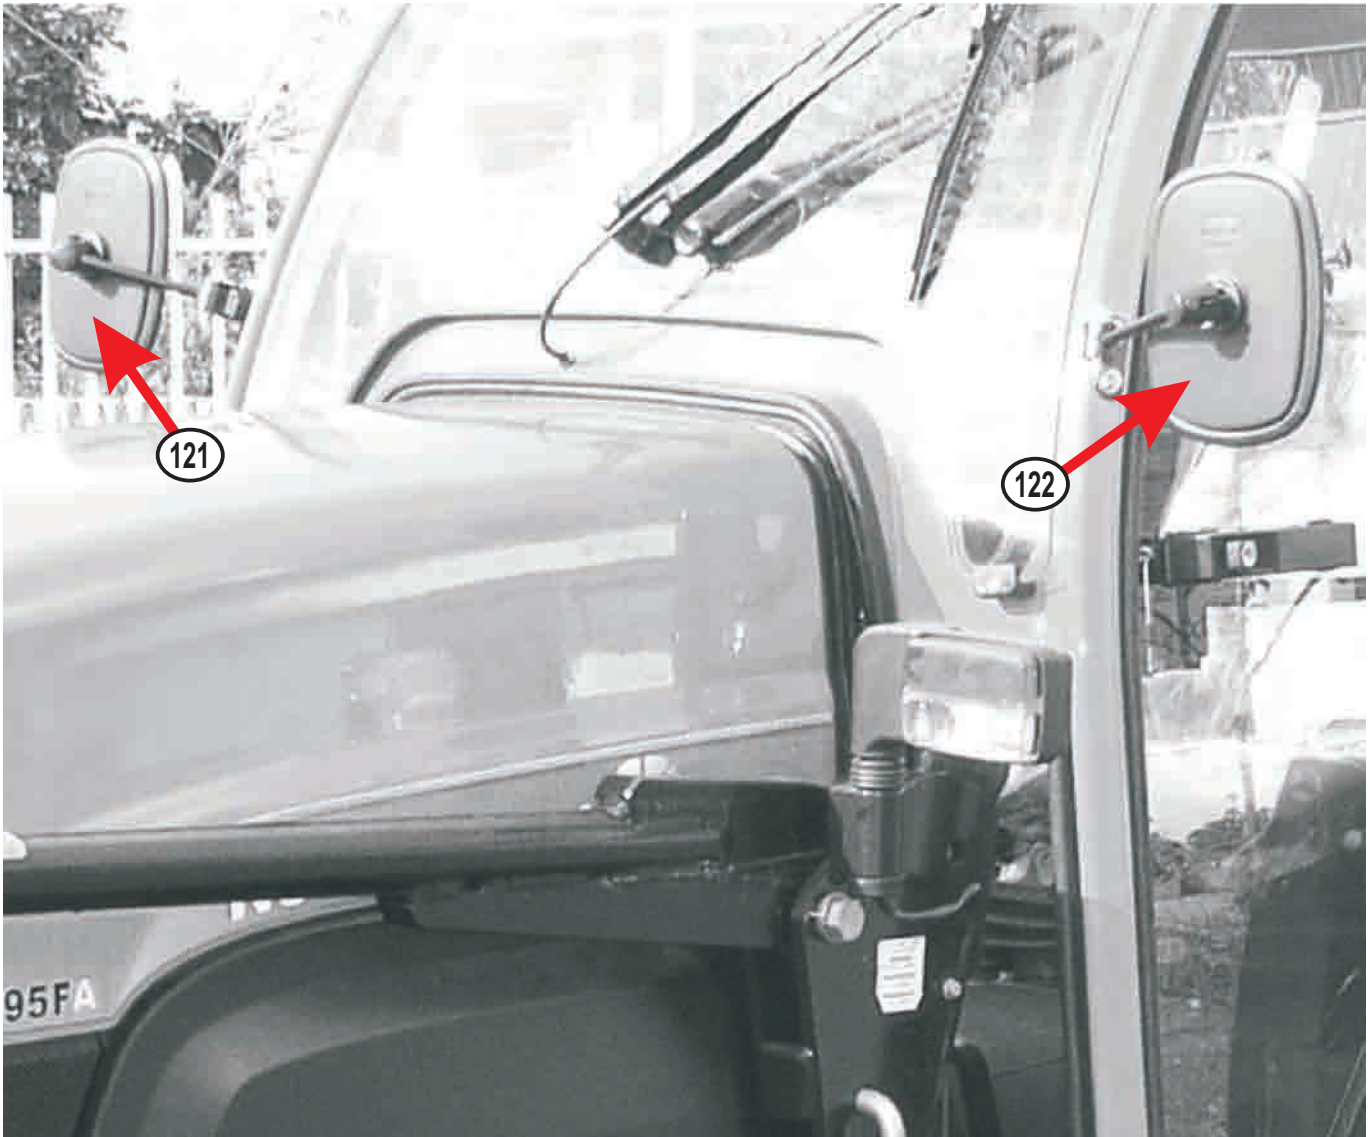

MIRRORS

Item#	Part#	Description
121	SC-I11354	Side mirror - Right**
122	SC-I11357	Side mirror - Left**

**Note: RIGHT and LEFT are determined by the operator sitting in the tractor driver's seat