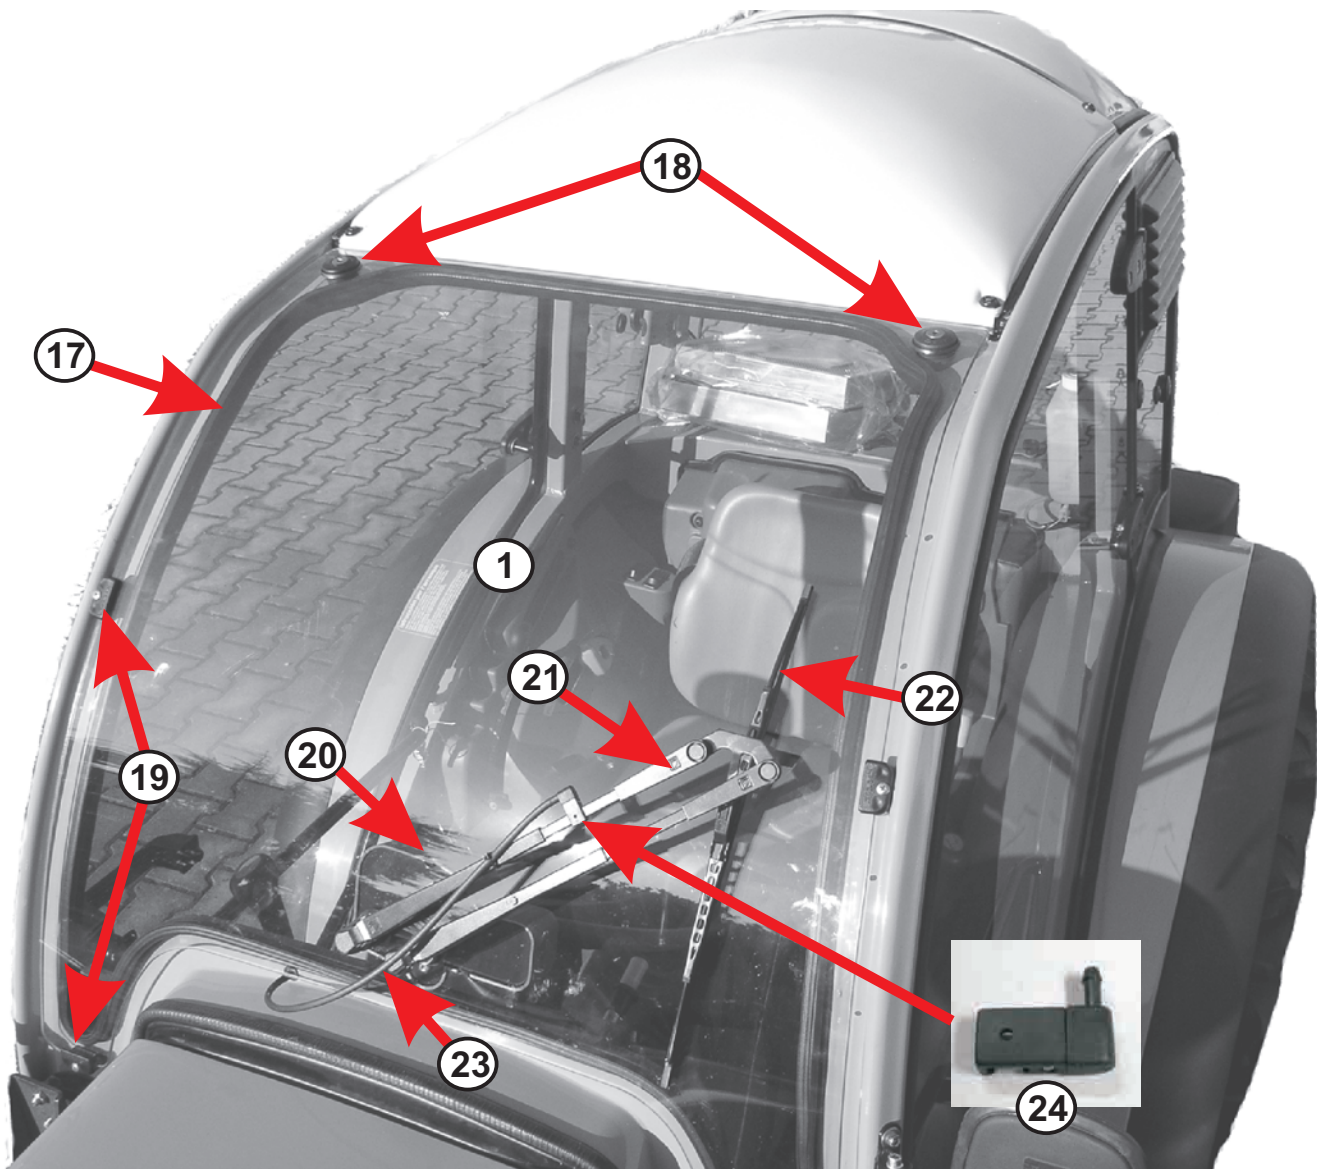

FRONT WINDSHIELD

Item#	Part#	Description
1	SC-C10472	Front curved windshield
17	SC-P10211	Gasket-seal - front windshield - L=360 cm (when ordering this part, please indicate length needed) (Sub for Part# SC-M12292)
18	SC-M10174K	Botl + washer + grommets to secure glass
19	SC-M10065K	L-bracket + screw + cap nut
20	SC-M12294	Wiper motor assembly ITG50-12V (110')
21	SC-M11485	Wiper arm (panographic) L=350/420
22	SC-M10094	Wiper blade - L=410 (16")
23	SC-M13198	Wiper fluid hose - L=550 mm
24	SC-M12441	Wiper spray nozzle