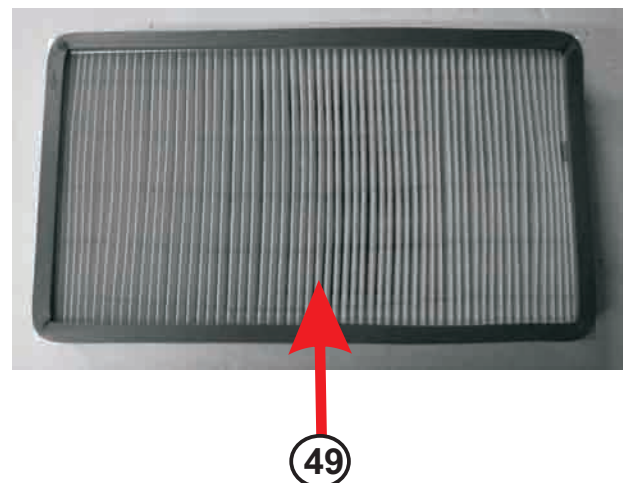

SIDE DEFLECTOR WINDOW / FILTERS

TNV / T4000V Cabs

TNF / T4000F Cabs

Item#	Part#	Description
41	SC-C10362	Glass - side deflector pane (T4000V)
42	SC-P10175	Gasket-seal - deflector - L=130 cm
		(when ordering this part, please indicate length needed)
		(Sub for Part# SC-M12289)
43	SC-C10451	Glass - side deflector pane (T4000F)
44	SC-P10175	Gasket-seal - deflector - L=152 cm
		(when ordering this part, please indicate length needed)
		(Sub for Part# SC-M12290)
45	SC-M10174	Bolt+washers+grommits to secure glass
46	SC-V10613	Latch kit for side deflector glass (T4000V only)
47	SC-M12077	Filter grille in ABS (Right side)**
	SC-M12078	Filter grille in ABS (Left side)**
48	SC-M11066	Thumb screw + washer
49	SC-M10793	Air filter (paper) - 300x170x50
	SC-M10864	Air filter (activated carbon) - 300x170x50