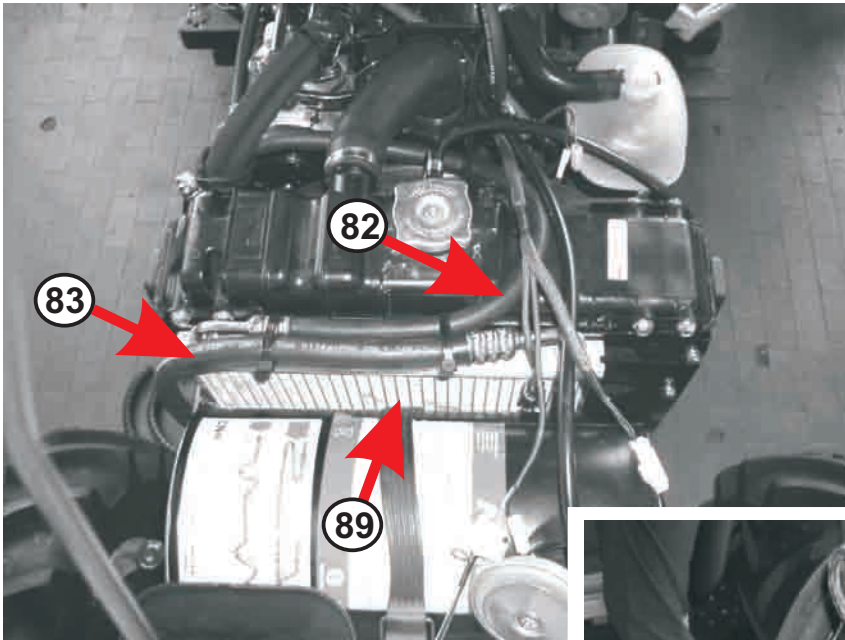

AIR CONDITIONING SYSTEM -- (TNV/TNF Series)

Item#	Part#	Description
82	SC-M12569	Hose - condenser to filter - 700 mm
83	SC-M12570	Hose - compressor to condenser - 1600 mm
89	SC-M12531	Condenser coil - 2006 LP - 13.5 x 18.5"
90	SC-M12577	Drive belt - A32
91	SC-M12578	Drive belt - AV10