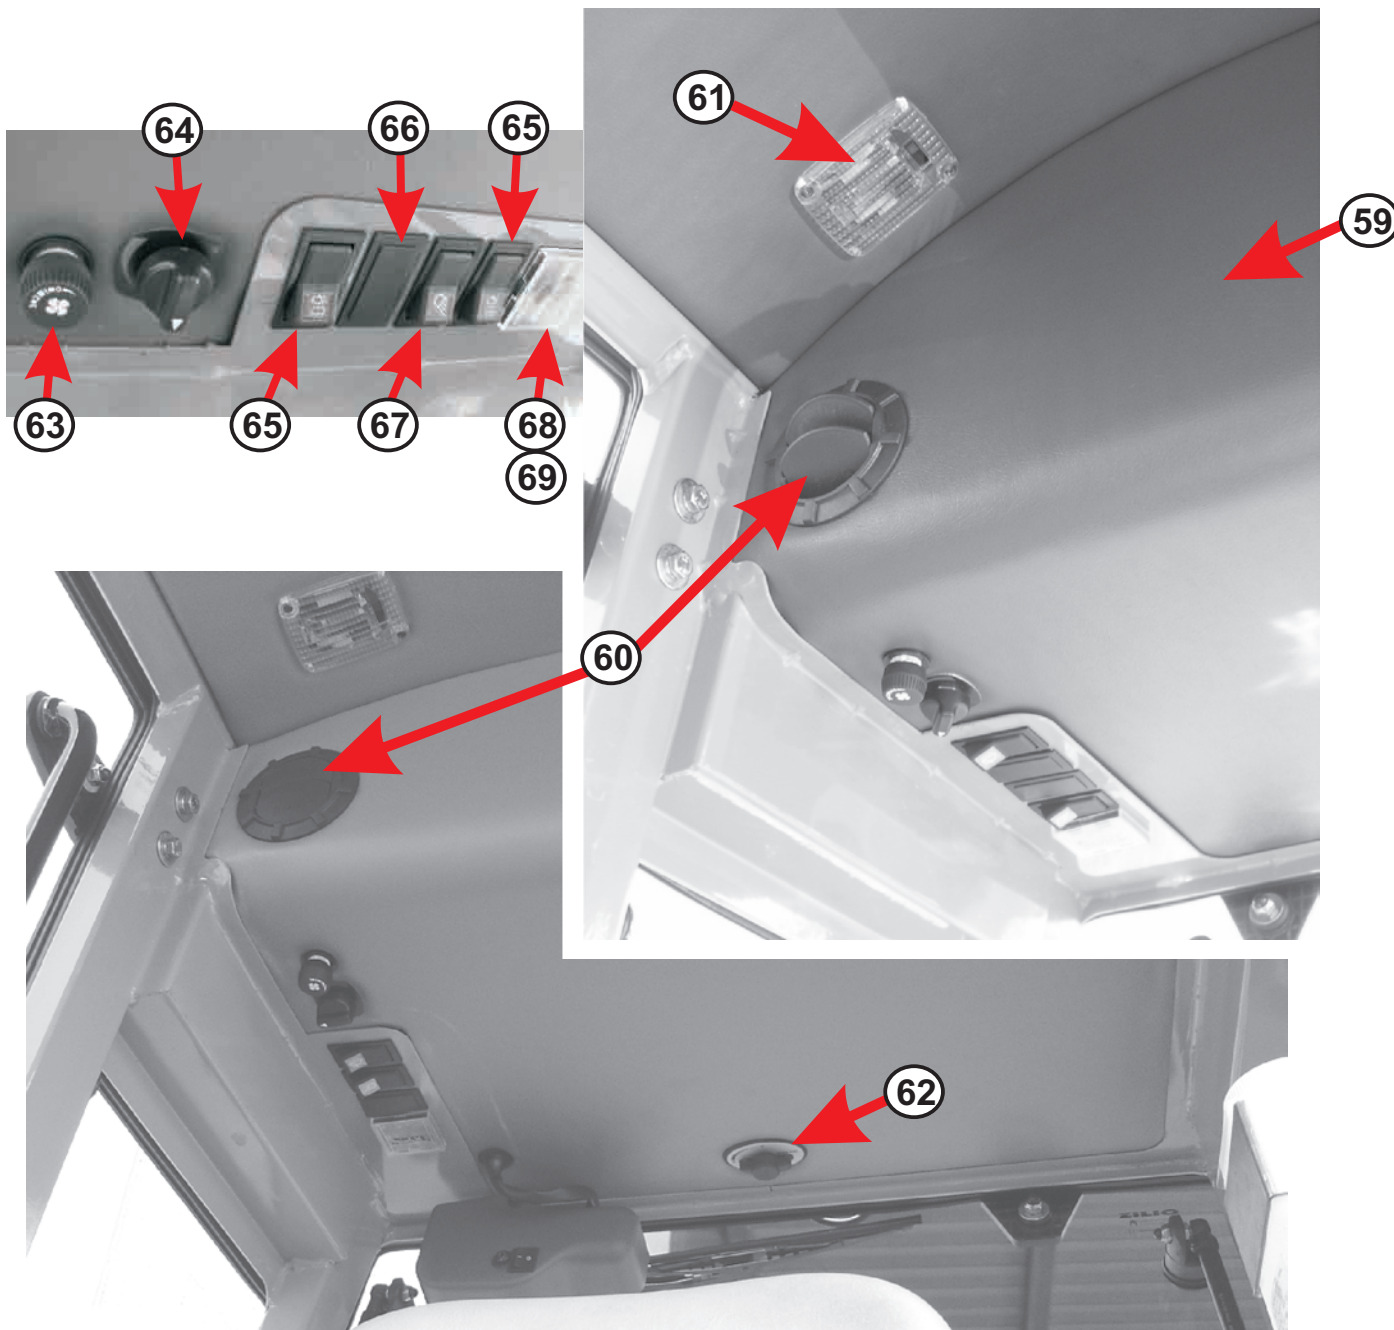

INTERIOR REAR ROOF PANEL / CONTROL PANEL / FUSES

Item#	Part#	Description	Item#	Part#	Description
60	SC-I10236	Air vent deflector - adjustable (round)	66	SC-M12319	Blank toggle switch coverplate
61	SC-M10038	Interior light fixture	67	SC-M10715	Toggle switch - rear working lights
62	SC-M10035	Heater (hot water) control valve / knob	68	SC-M10514	Fuse box assembly
63	(see Page 16)	Switch - 3 speed fan - round knob	69	SC-M11184	Fuse - 10A (Red)
64	SC-I11587	Thermostat A/C + cable K55 S/P		SC-M10453	Fuse - 15A (Blue)
65	SC-M10717	Toggle switch - windshield wiper/sprayer		SC-M10632	Fuse - 20A (Yellow)
				SC-M10630	Fuse - 5A (Beige)