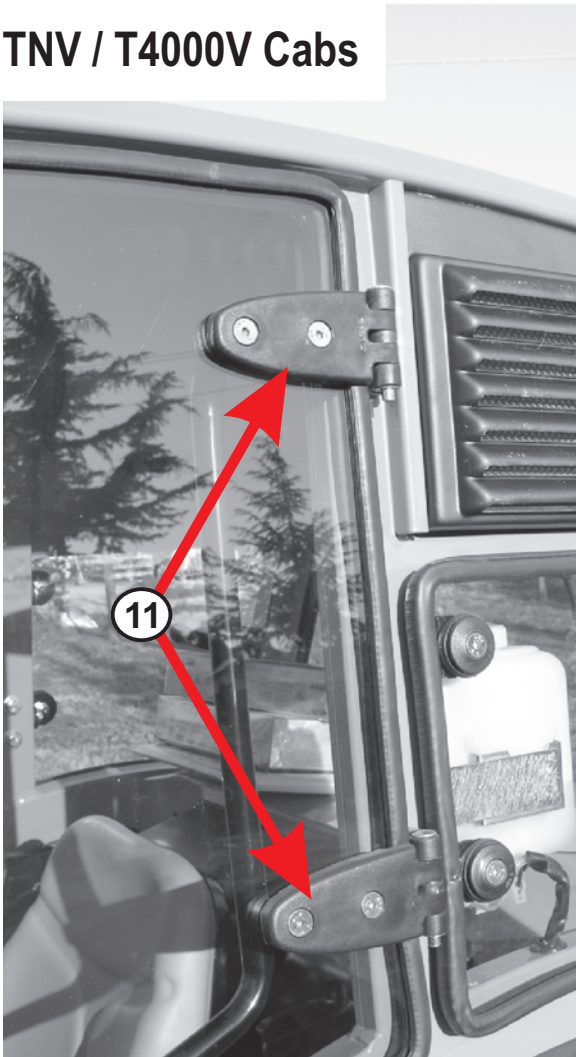

DOOR HINGES

TNV / T4000V Cabs