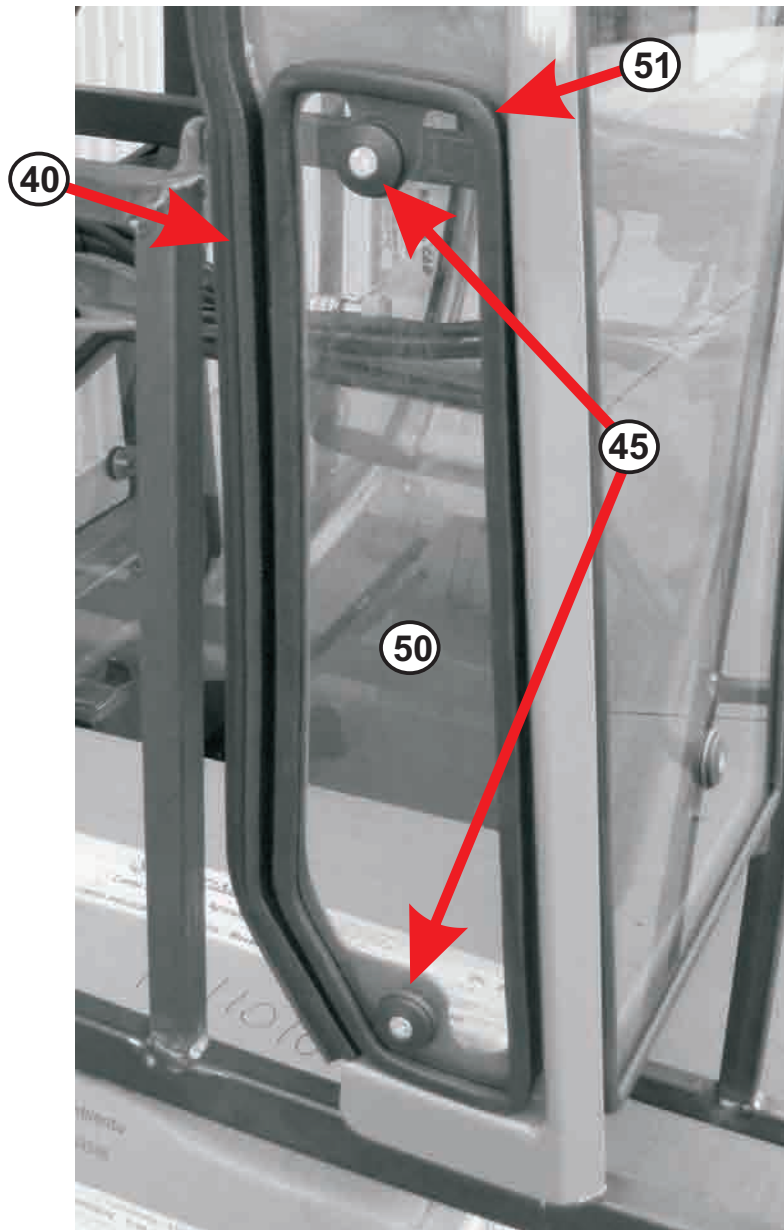

SIDE DEFLECTOR WINDOW / FILTERS

TNV / T4000V Cabs

TNF / T4000F Cabs

Item#	Part#	Description
41	SC-C10362	Glass - side deflector pane (T4000V)
42	SC-P10175	Gasket-seal - deflector - L=130 cm
		(when ordering this part, please indicate length needed)
		(Sub for Part# SC-M12289)
43	SC-C10451	Glass - side deflector pane (T4000F)
44	SC-P10175	Gasket-seal - deflector - L=152 cm
		(when ordering this part, please indicate length needed)
		(Sub for Part# SC-M12290)
45	SC-M10174	Bolt+washers+grommits to secure glass
46	SC-V10613	Latch kit for side deflector glass (T4000V only)
47	SC-M12077	Filter grille in ABS (Right side)**
	SC-M12078	Filter grille in ABS (Left side)**
48	SC-M11066	Thumb screw + washer
49	SC-M10793	Air filter (paper) - 300x170x50
	SC-M10864	Air filter (activated carbon) - 300x170x50

****Note:** RIGHT and LEFT are determined by the operator sitting in the tractor driver's seat

LOWER FRONT FIXED WINDOW

Item#	Part#	Description
40	SC-M12377	Gasket-seal - front hood of tractor - 195 cm
45	SC-M10174K	Bolt + washers + grommets to secure glass
50	SC-C10360	Glass - lower front fixed (Left/Right)
51	SC-P10175	Gasket-seal - lower front pane - L=152 cm
		(when ordering this part, please indicate the length needed)
		(Sub for Part# SC-M12290)

ROOF PANELS

Item#	Part#	Description
52	SC-M12495	Roof panel - ABS (Vineyard) LP 2006
53	SC-M12496	Roof panel (rear) - ABS (Vineyard) LP 2006
54	SC-M12497	Roof panel - ABS (Orchard) HP 2006
55	SC-M12498	Roof panel (rear) - ABS (Orchard) LP 2006
56	SC-M12373	Gasket-seal - rear roof panel - 220 cm
57	SC-I12035	Kit to install roof panel (screws + washers)