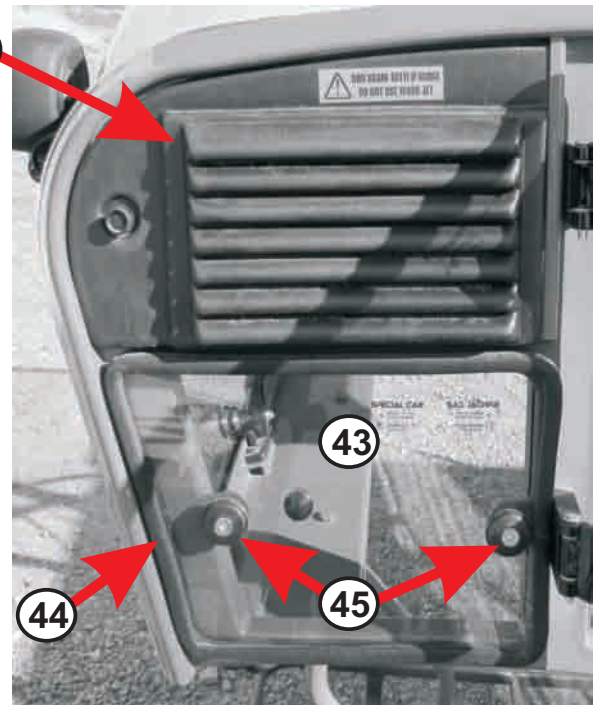

TNF / T4000F Cabs