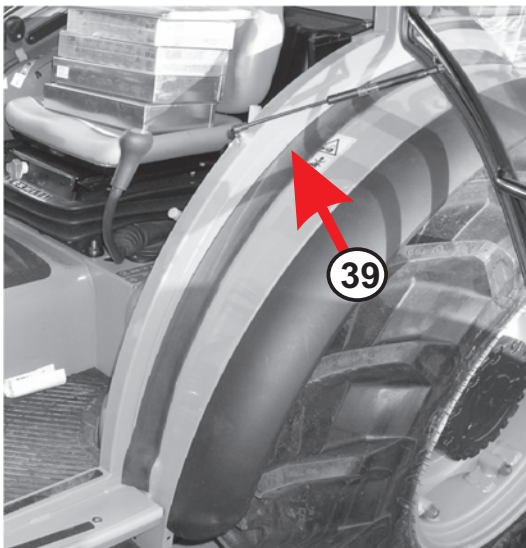

REAR WINDOW / GASKETS

Item#	Part#	Description
37	SC-R14397	Triangular coverplate (Right/Left)
38	SC-M11124	Thumb screw - M6 x 30 mm
39	SC-M12376	Gasket-seal - fenders - 130 cm
40	SC-M12377	Gasket-seal - front hood of tractor - 195 cm