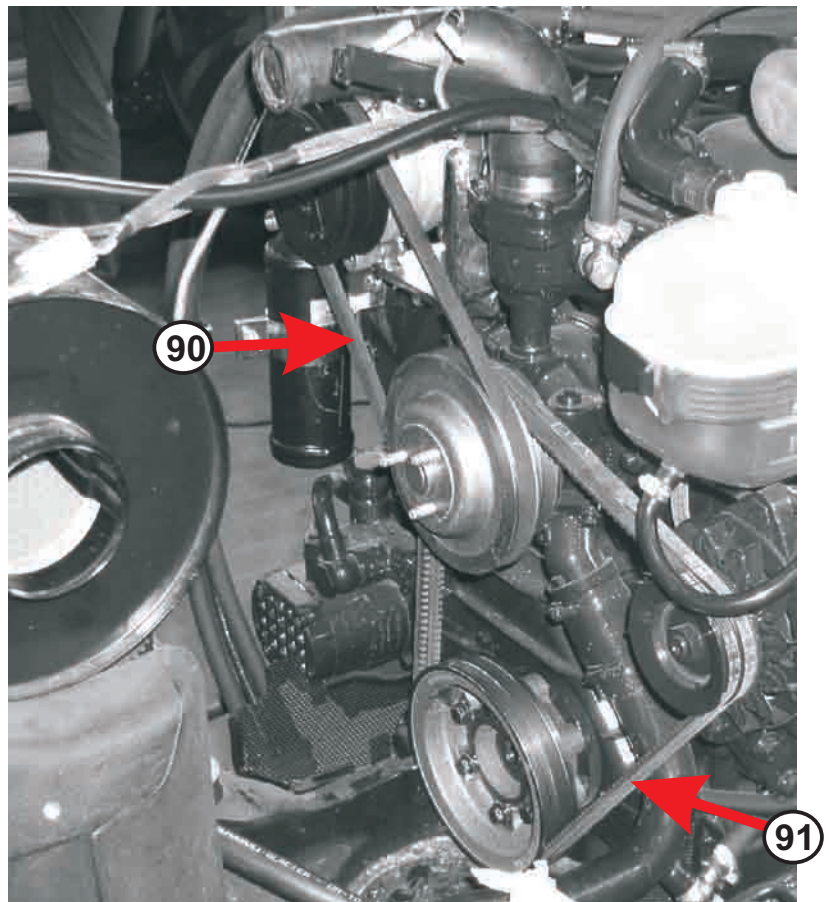

AIR CONDITIONING SYSTEM -- (TNV/TNF Series)

Item#	Part#	Description
82	SC-M12569	Hose - condenser to filter - 700 mm
83	SC-M12570	Hose - compressor to condenser - 1600 mm
89	SC-M12531	Condenser coil - 2006 LP - 13.5 x 18.5"
90	SC-M12577	Drive belt - A32
91	SC-M12578	Drive belt - AV10