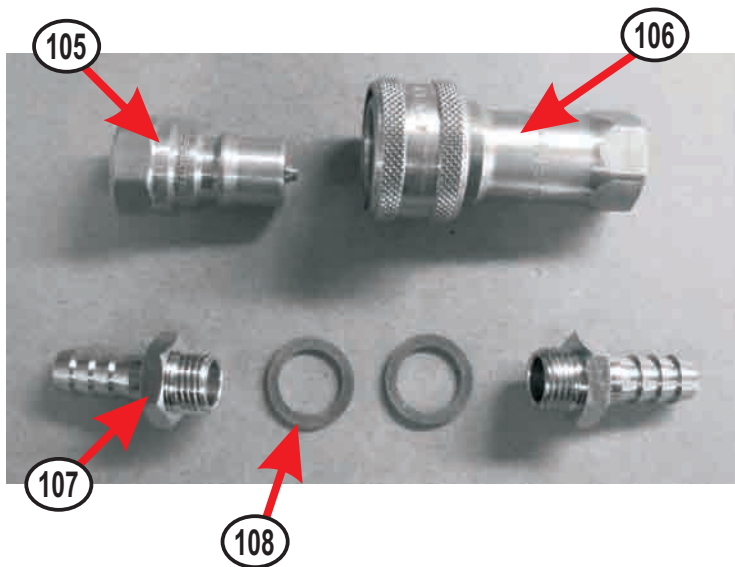

AC + HEATER COILS / QUICK CONNECTORS

Item#	Part#	Description	Item#	Part#	Description
101	SC-M10870	Heater coil assembly - 380x100x80	108	SC-M12415	Copper washer - 1/4"
102	SC-M10852	Evaporator A/C coil - 300x100	109	SC-M10813	Rapid AC connector 12 (male)
105	SC-M10834	Rapid H2O connector (male)	110	SC-M10812	Rapid AC connector 12 (female)
106	SC-M10833	Rapid H2O connector (female)	111	SC-M10811	Rapid AC connector 08 (male)
107	SC-M13197	Hose adapter fitting - 3/8" x 10 mm straight	112	SC-M10810	Rapid AC connector 08 (female)