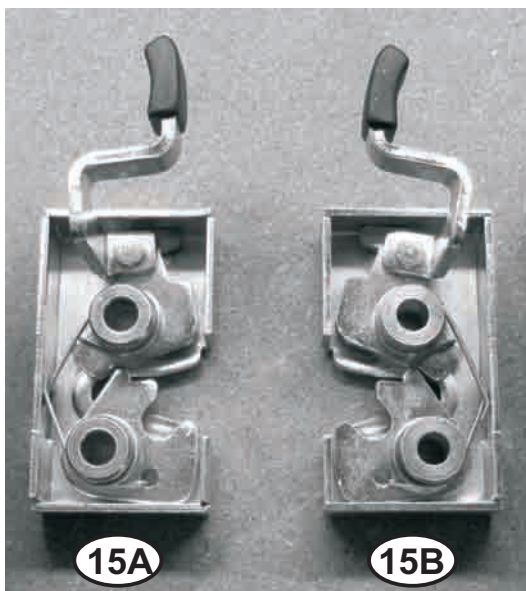

DOOR HINGES

TNV / T4000V Cabs

TNF / T4000F Cabs

Item#	Part#	Description
11	SC-I10910	Door hinge kit (Right/Left) - TNV cabs
12	SC-I11666	Door hinge kit (Right - upper) - TNF cabs
	SC-I11667	Door hinge kit (Left - upper) - TNF cabs
13	SC-I11668	Door hinge kit (Right - lower) - TNF cabs
	SC-I11669	Door hinge kit (Left - lower) - TNF cabs

***Note: RIGHT and LEFT are determined by the operator sitting in the tractor driver's seat*

DOOR HARDWARE

Item#	Part#	Description
9	SC-M10764	Door opening gas cylinder - L=33 cm (13")
10	SC-M10946	Spherical joint for gas cylinder
14	SC-I10891	Exterior door handle kit (Right/Left)
15A	SC-M10694	Door latch assembly - SX
15B	SC-M10695	Door latch assembly - DX
16	SC-M10303	Door latch stop
17	SC-M13216	Door latch gasket (inside)