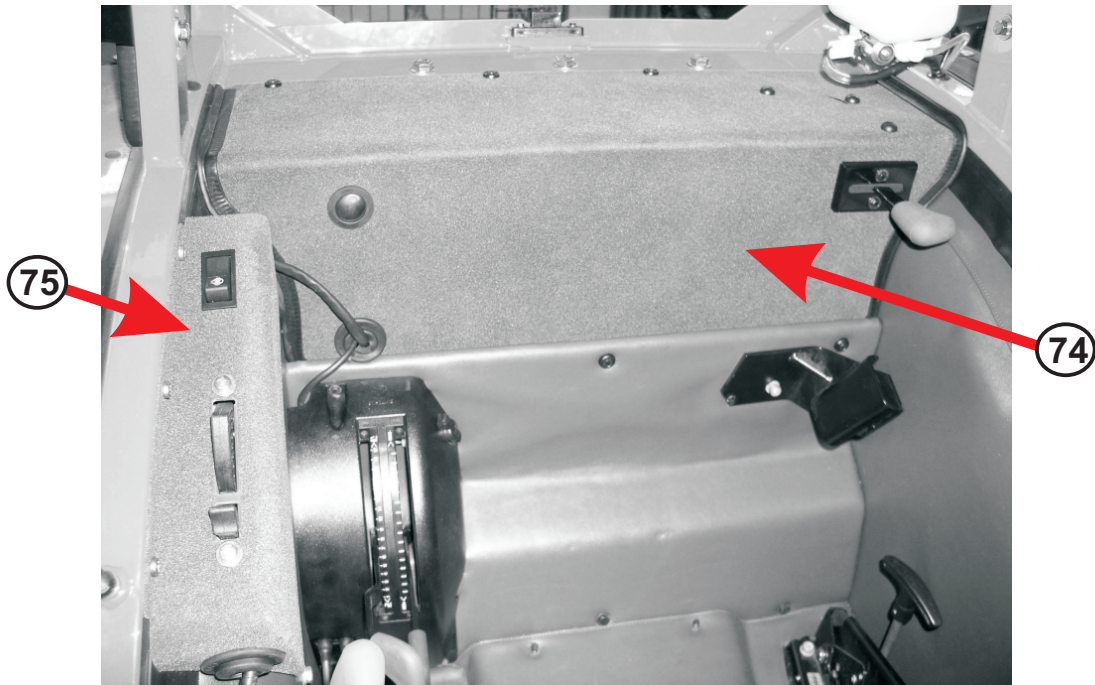

BATTERY COVER / DRIVER'S SEAT SUPPORT

Item#	Part#	Description
74	SC-R14204	Rear seat shield (battery cover)**
75	SC-R14347	Support console for Lift-O-Matic switch
76	SC-I11423	Low seat support platform - TNV/TNF
77	SC-V10817	Installation kit for low seat support platform

** NOTE: When ordering part, please specify if part is for TNF-T4000F or TNV-T4000V