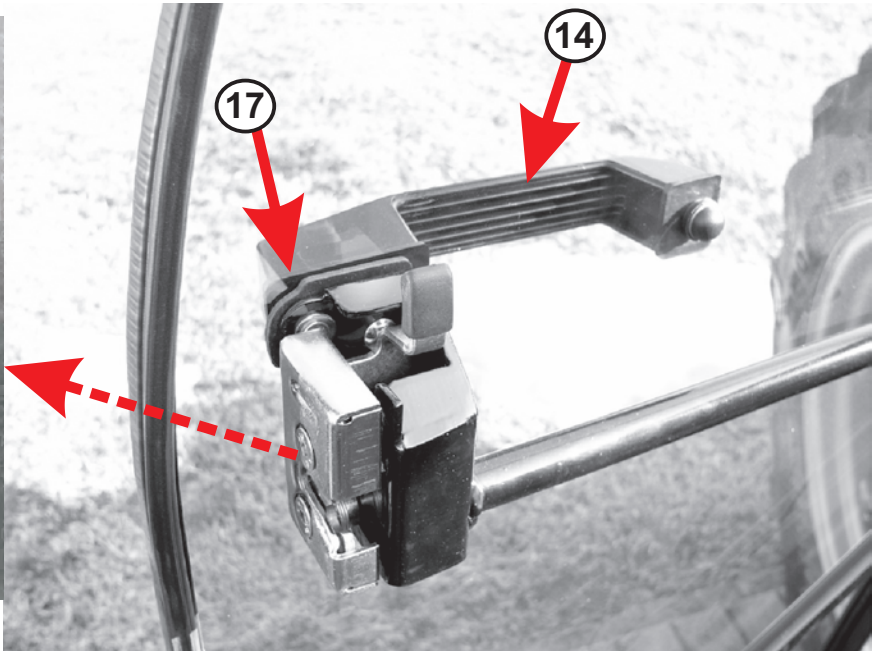

***Note: RIGHT and LEFT are determined by the operator sitting in the tractor driver's seat*

DOOR HARDWARE

Item#	Part#	Description
9	SC-M10764	Door opening gas cylinder - L=33 cm (13")
10	SC-M10946	Spherical joint for gas cylinder
14	SC-I10891	Exterior door handle kit (Right/Left)
15A	SC-M10694	Door latch assembly - SX
15B	SC-M10695	Door latch assembly - DX
16	SC-M10303	Door latch stop
17	SC-M13216	Door latch gasket (inside)