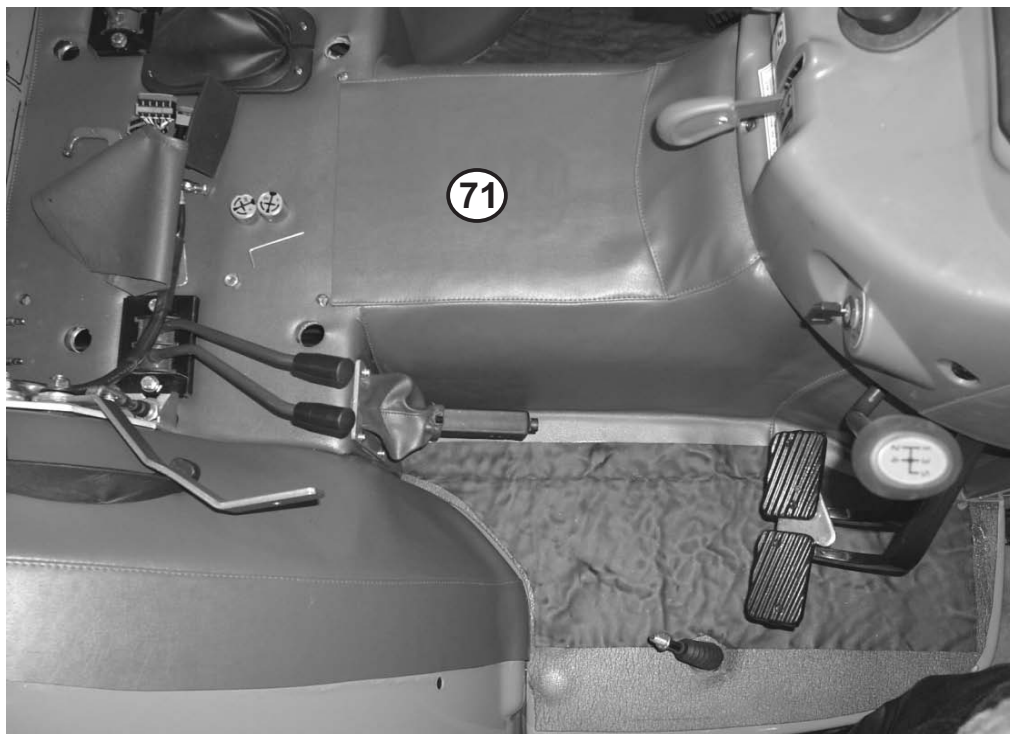

SOUNDPROOFING MATERIAL

Item#	Part#	Description
70	SC-M12432	Soundproofing material kit**
71	SC-I11421	Interior lining material (center transmission)**

** NOTE: When ordering part, please specify if part is for TNF-T4000F or TNV-T4000V