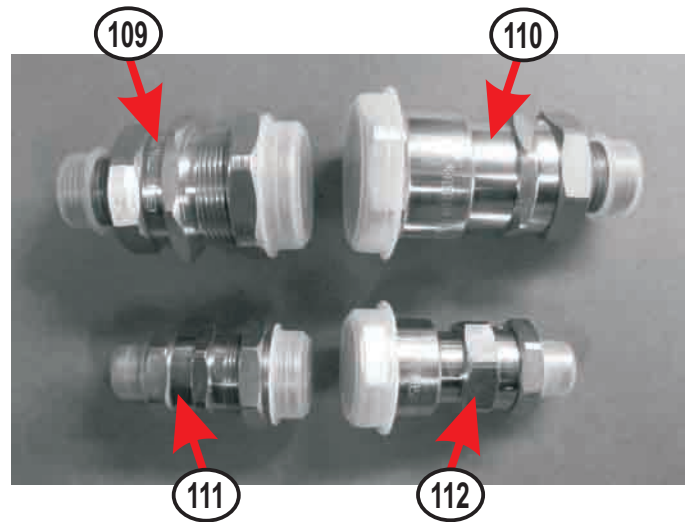

AC + HEATER COILS / QUICK CONNECTORS

Item#	Part#	Description	Item#	Part#	Description
101	SC-M10870	Heater coil assembly - 380x100x80	108	SC-M12415	Copper washer - 1/4"
102	SC-M10852	Evaporator A/C coil - 300x100	109	SC-M10813	Rapid AC connector 12 (male)
105	SC-M10834	Rapid H2O connector (male)	110	SC-M10812	Rapid AC connector 12 (female)
106	SC-M10833	Rapid H2O connector (female)	111	SC-M10811	Rapid AC connector 08 (male)
107	SC-M13197	Hose adapter fitting - 3/8" x 10 mm straight	112	SC-M10810	Rapid AC connector 08 (female)