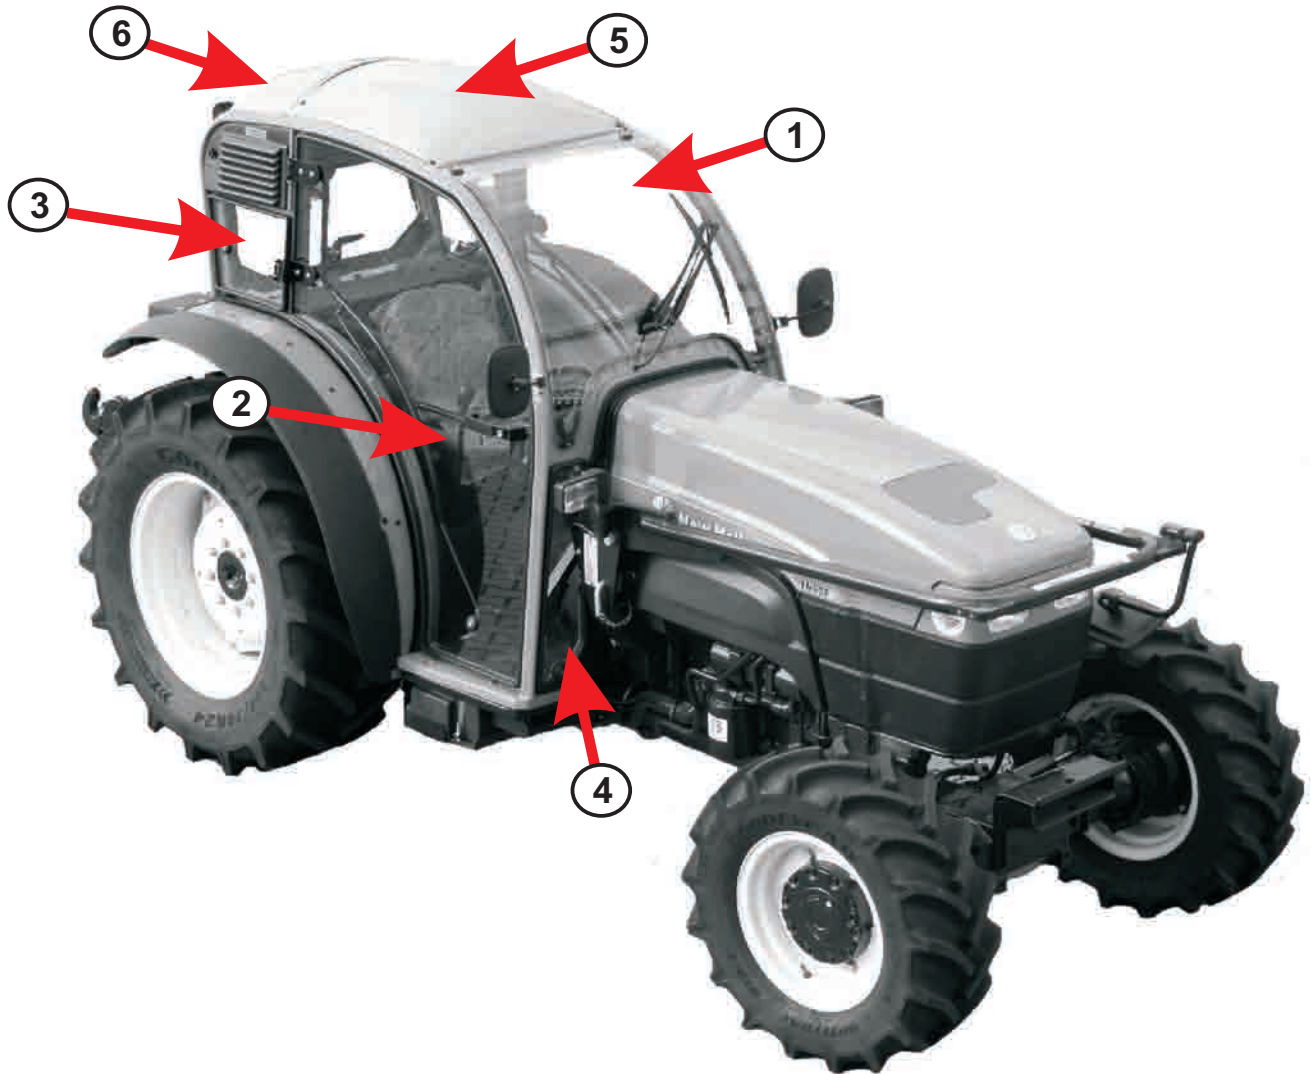

MAIN BODY / GLASS

Item#	Part#	Description
1	SC-C10472	Front curved windshield
2	(see guide)	(See pages 3-4 for correct model size)
3	SC-C10362	Side deflector glass pane - TNV
	SC-C10451	Side deflector glass pane - TNF
4	SC-C10360	Lower front fixed glass pane
5	SC-M12495	Roof panel ABS (vineyard) - flat top
	SC-M12497	Roof panel ABS (orchard) - Hi top
6	SC-M12496	Roof panel (rear) ABS (vineyard)
	SC-M12498	Roof panel (rear) ABS (orchard)