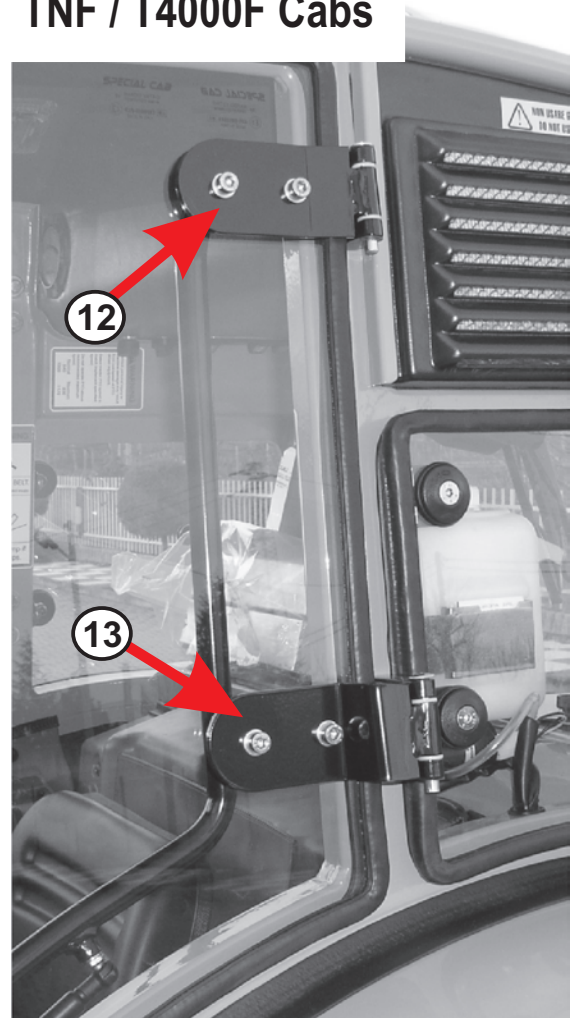

TNF / T4000F Cabs

Item#	Part#	Description
11	SC-I10910	Door hinge kit (Right/Left) - TNV cabs
12	SC-I11666	Door hinge kit (Right - upper) - TNF cabs
	SC-I11667	Door hinge kit (Left - upper) - TNF cabs
13	SC-I11668	Door hinge kit (Right - lower) - TNF cabs
	SC-I11669	Door hinge kit (Left - lower) - TNF cabs

**Note: RIGHT and LEFT are determined by the operator sitting in the tractor driver's seat