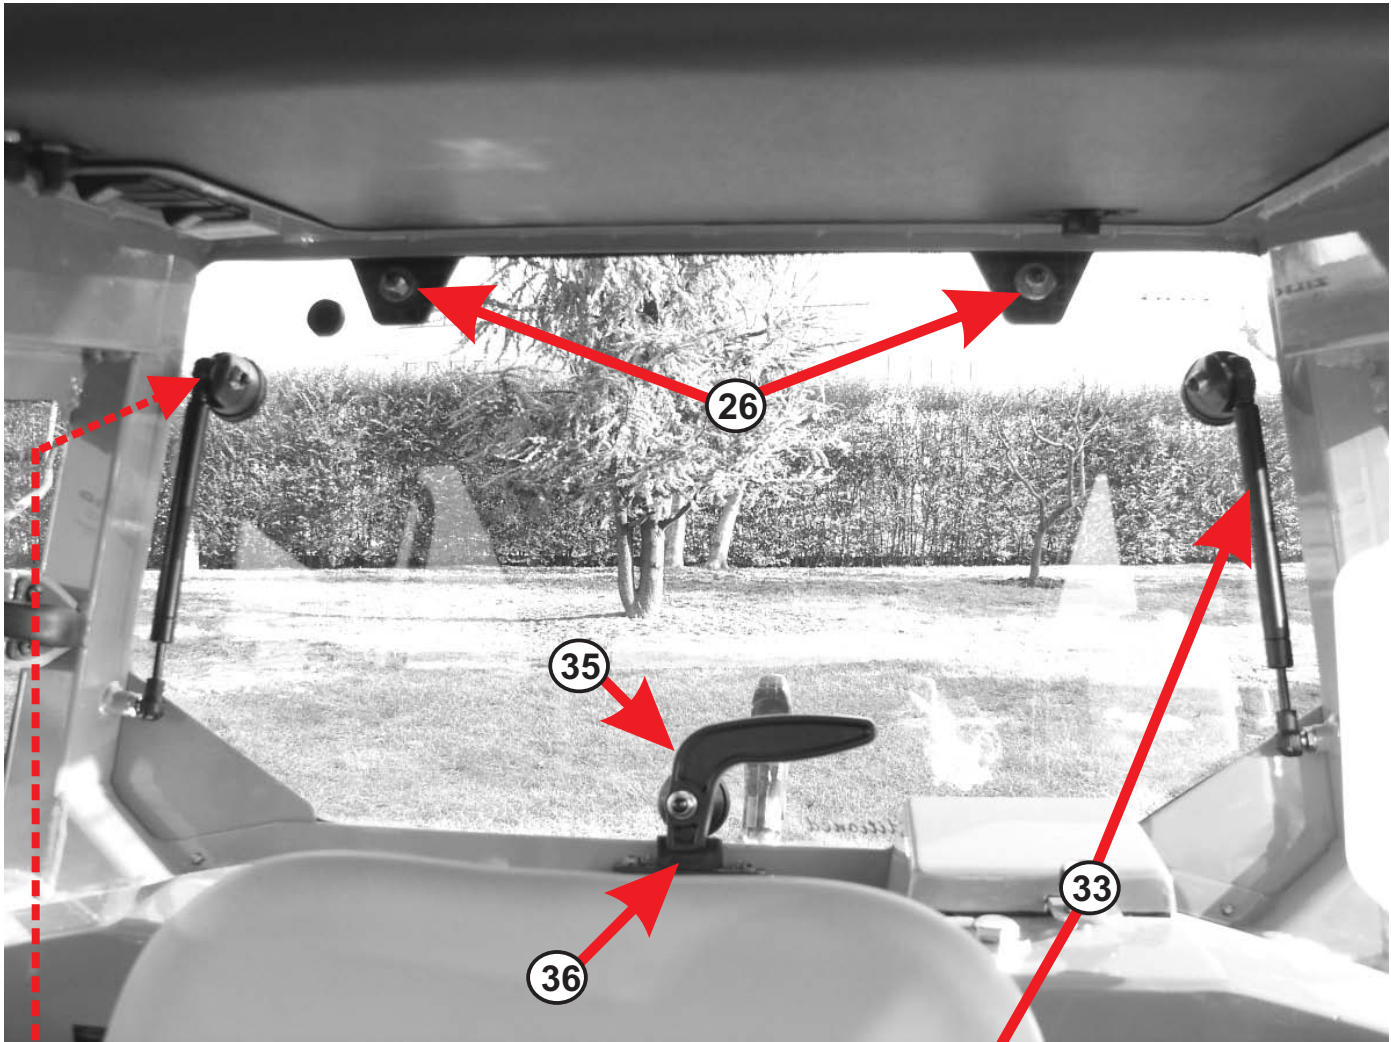

REAR WINDOW

Item#	Part#	Description
10	SC-M10946	Spherical joint for gas cylinder
26	SC-M10078K	Hinge kit - rear window (nylon)
33	SC-M11834	Rear window opening piston L=290 (11.5")
34	SC-M10020K	Gas spring mounting support
35	SC-M11851K	Handle assembly - rear window latch kit
36	SC-M10031	Rear window latch plate