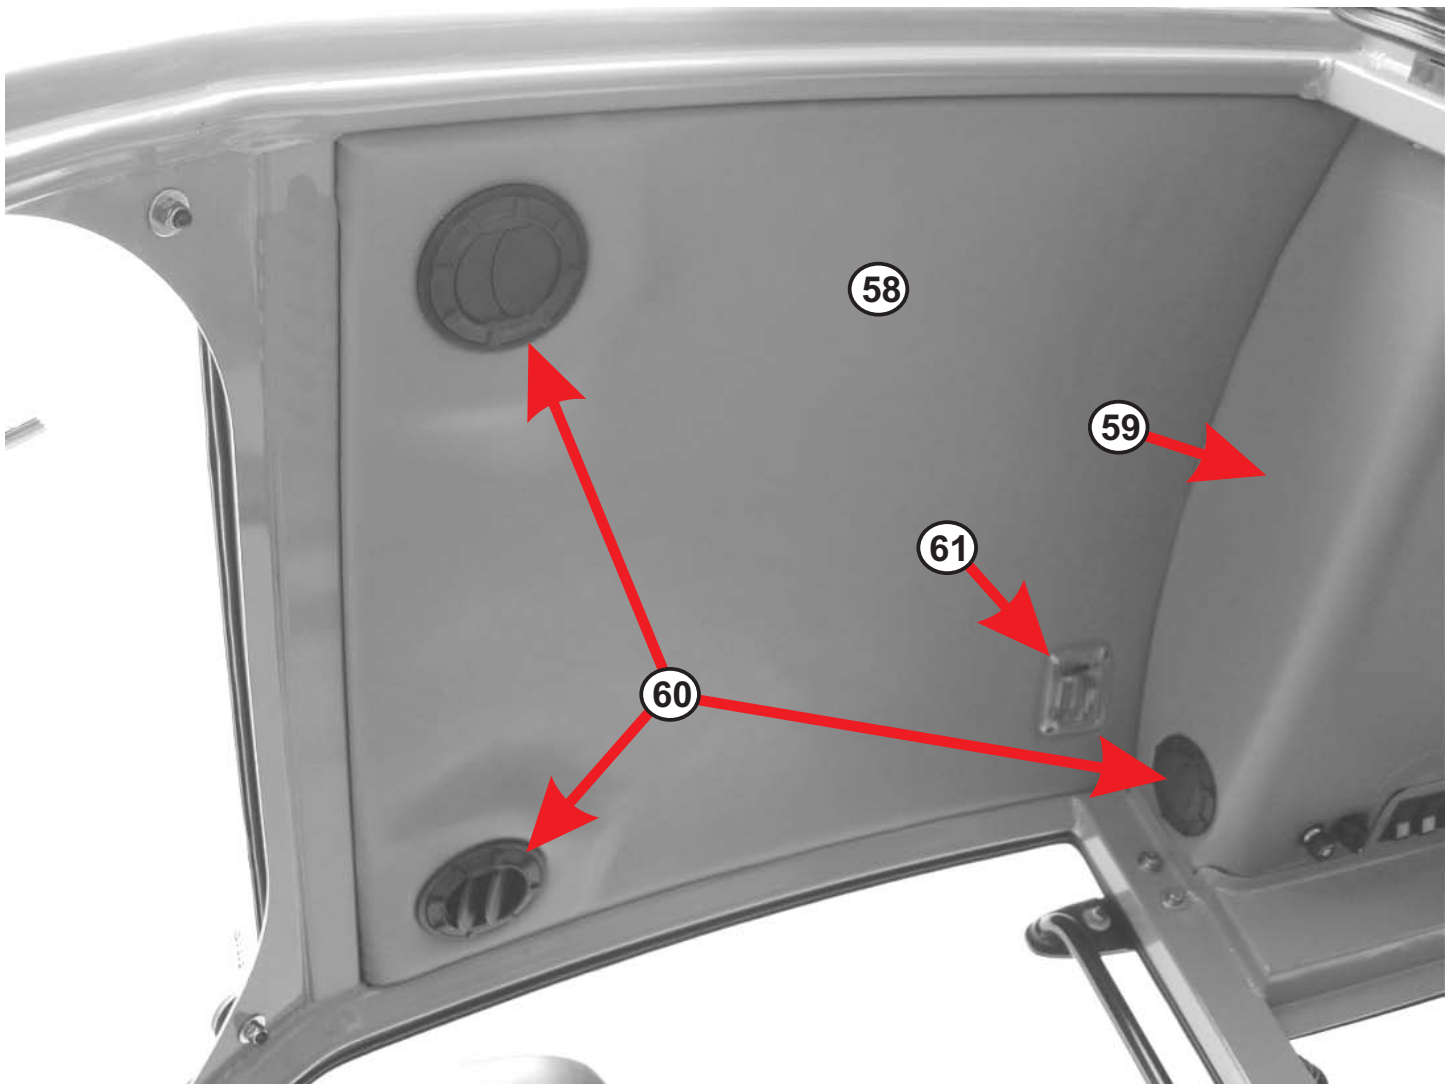

INTERIOR ROOF PANEL

Item#	Part#	Description
58	SC-M12499	Interior roof panel (Vineyard) - LP
	SC-M12500	Interior roof panel (Orchard) - HI
59	SC-M12378	Interior roof panel material (Vinpelle)
60	SC-I10236	Air vent deflector - adjustable (round)
61	SC-M10038	Interior light fixture