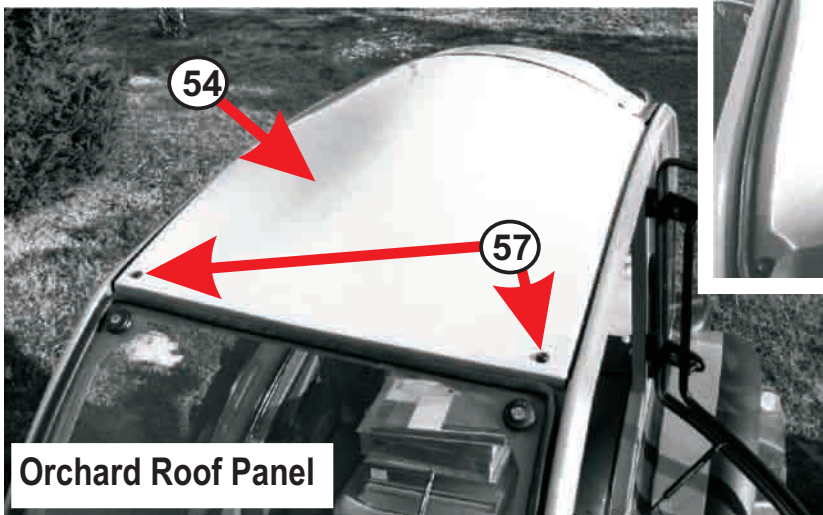

ROOF PANELS

Item#	Part#	Description
52	SC-M12495	Roof panel - ABS (Vineyard) LP 2006
53	SC-M12496	Roof panel (rear) - ABS (Vineyard) LP 2006
54	SC-M12497	Roof panel - ABS (Orchard) HP 2006
55	SC-M12498	Roof panel (rear) - ABS (Orchard) LP 2006
56	SC-M12373	Gasket-seal - rear roof panel - 220 cm
57	SC-I12035	Kit to install roof panel (screws + washers)