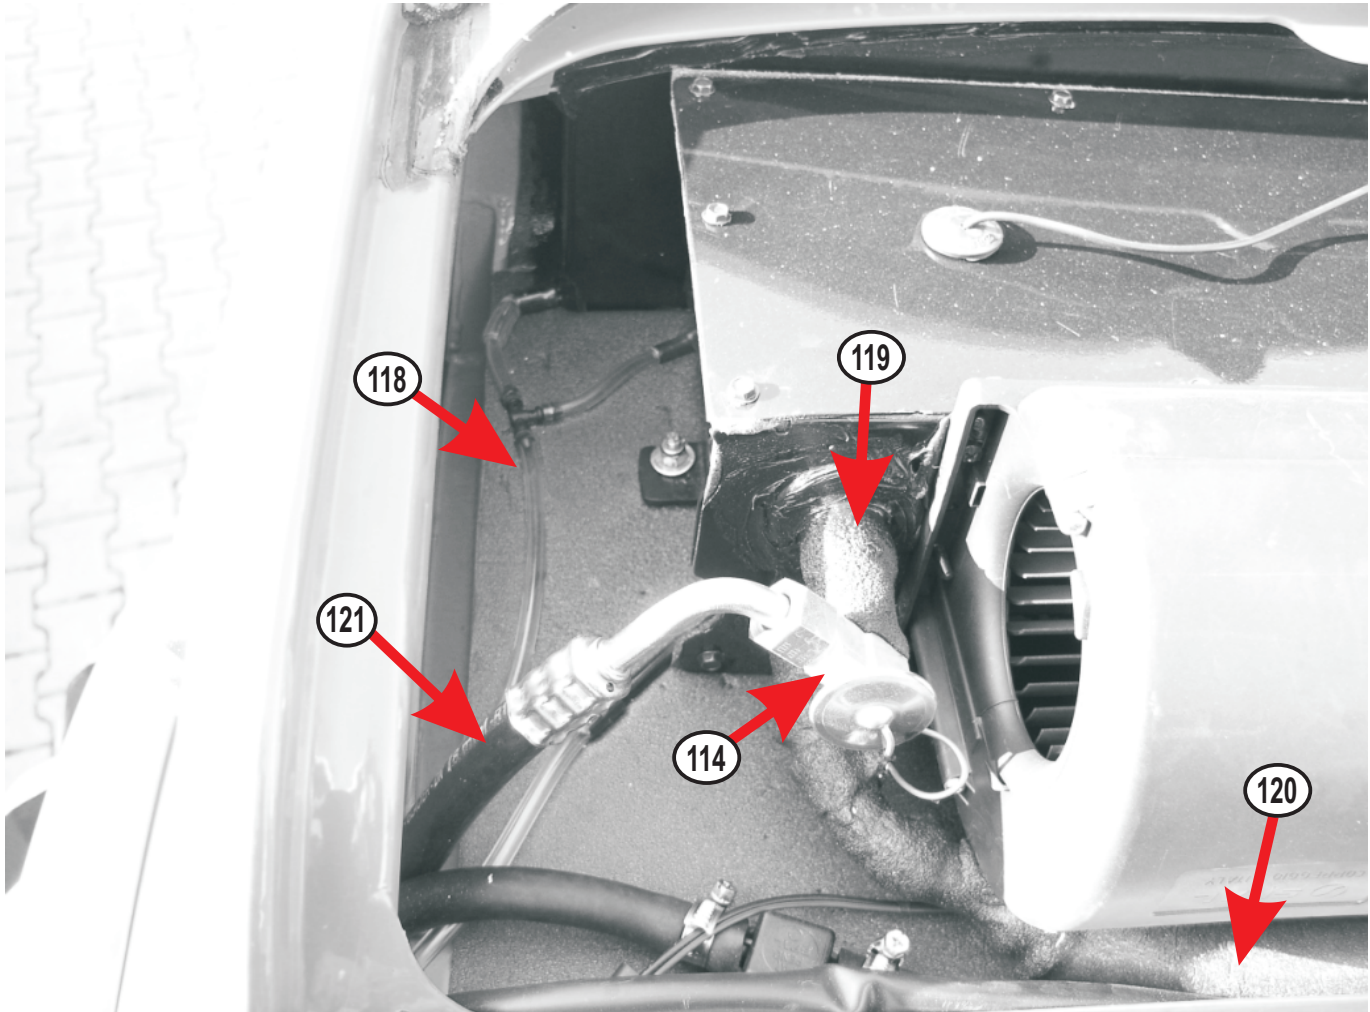

AIR CONDITIONING SYSTEM

Item#	Part#	Description
114	SC-M10461	TEC valve - N312301-R134A
118	SC-R13028	Tubing for A/C condensate drain - L=85 cm
119	SC-M11638	Tubing insulation (anti-condensate) - 80 cm
120	SC-M12090	Hose - from evaporator to q/c - L=1400
121	SC-M12091	Hose - from q/c to TEC valve - L=1000