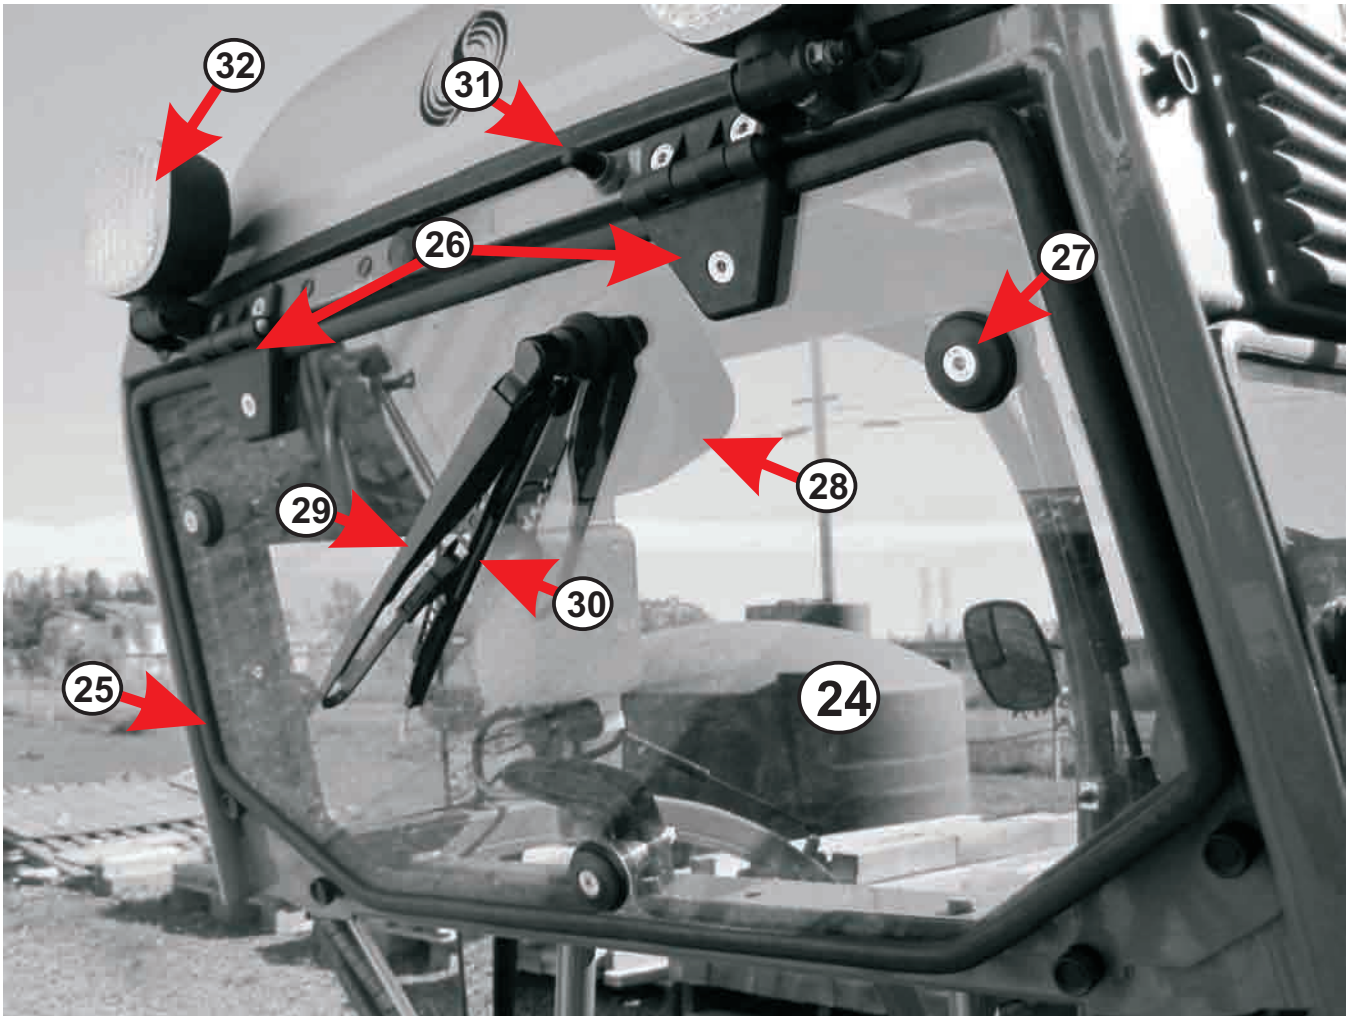

REAR WINDOW

Item#	Part#	Description
24	SC-C10413	Glass - rear window pane - TNF
	SC-C10415	Glass - rear window pane - TNV
25	SC-P10175	Gasket-seal - rear glass - 230 cm (when ordering this part, please indicate the length needed) (Sub for Part# SC-M12291)
26	SC-M10078K	Hinge kit - rear window (nylon)
27	SC-M10174K	Bolt + washers + grommets to secure glass
28	SC-M12294	Wiper motor - ITG50 - 12V (110°)
29	SC-M10105	Wiper arm assembly - L=245/325
30	SC-M12230	Wiper blade - L=260 (10")
31	SC-M10085	Wiper spray nozzle
32	SC-M13000	Light fixture - 12V 55W