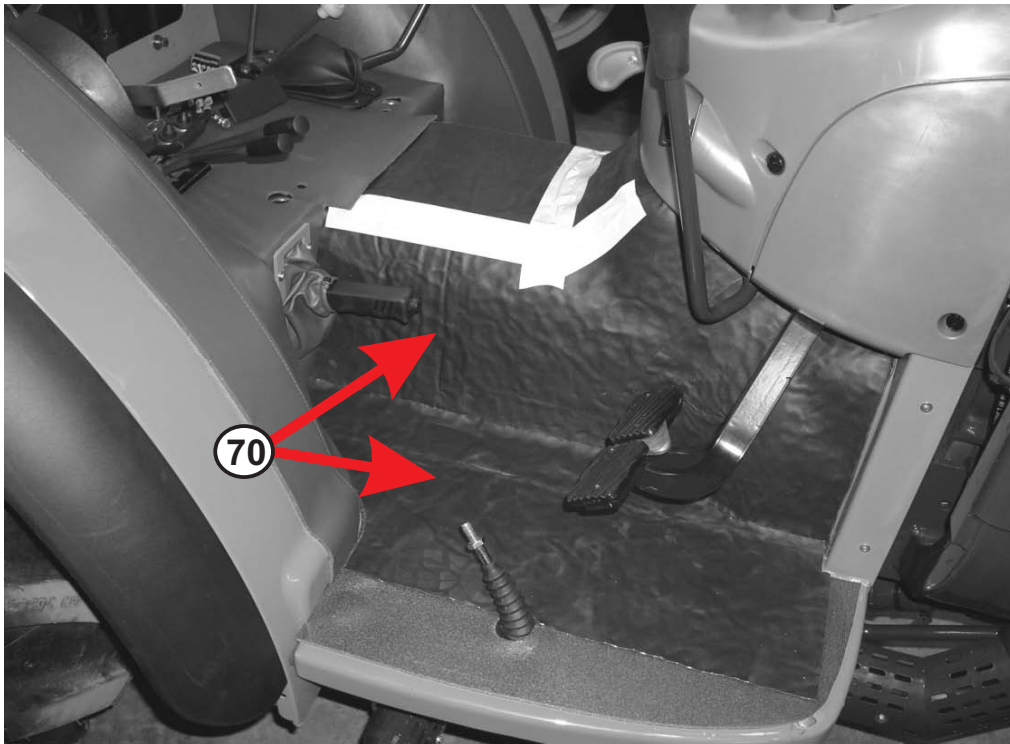

SOUNDPROOFING MATERIAL

Item#	Part#	Description
70	SC-M12432	Soundproofing material kit**
71	SC-I11421	Interior lining material (center transmission)**

** NOTE: When ordering part, please specify if part is for TNF-T4000F or TNV-T4000V