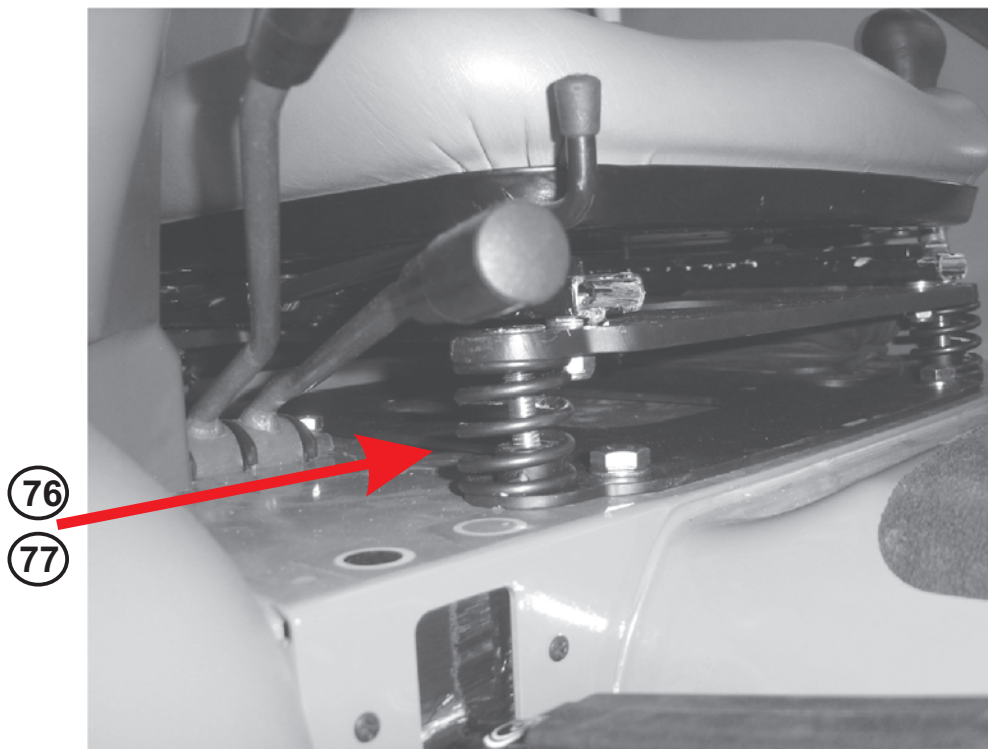

BATTERY COVER / DRIVER'S SEAT SUPPORT

Item#	Part#	Description
74	SC-R14204	Rear seat shield (battery cover)**
75	SC-R14347	Support console for Lift-O-Matic switch
76	SC-I11423	Low seat support platform - TNV/TNF
77	SC-V10817	Installation kit for low seat support platform

** NOTE: When ordering part, please specify if part is for TNF-T4000F or TNV-T4000V