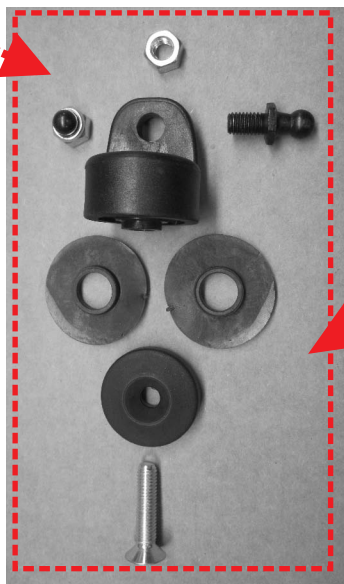

REAR WINDOW

Item#	Part#	Description
10	SC-M10946	Spherical joint for gas cylinder
26	SC-M10078K	Hinge kit - rear window (nylon)
33	SC-M11834	Rear window opening piston L=290 (11.5")
34	SC-M10020K	Gas spring mounting support
35	SC-M11851K	Handle assembly - rear window latch kit
36	SC-M10031	Rear window latch plate