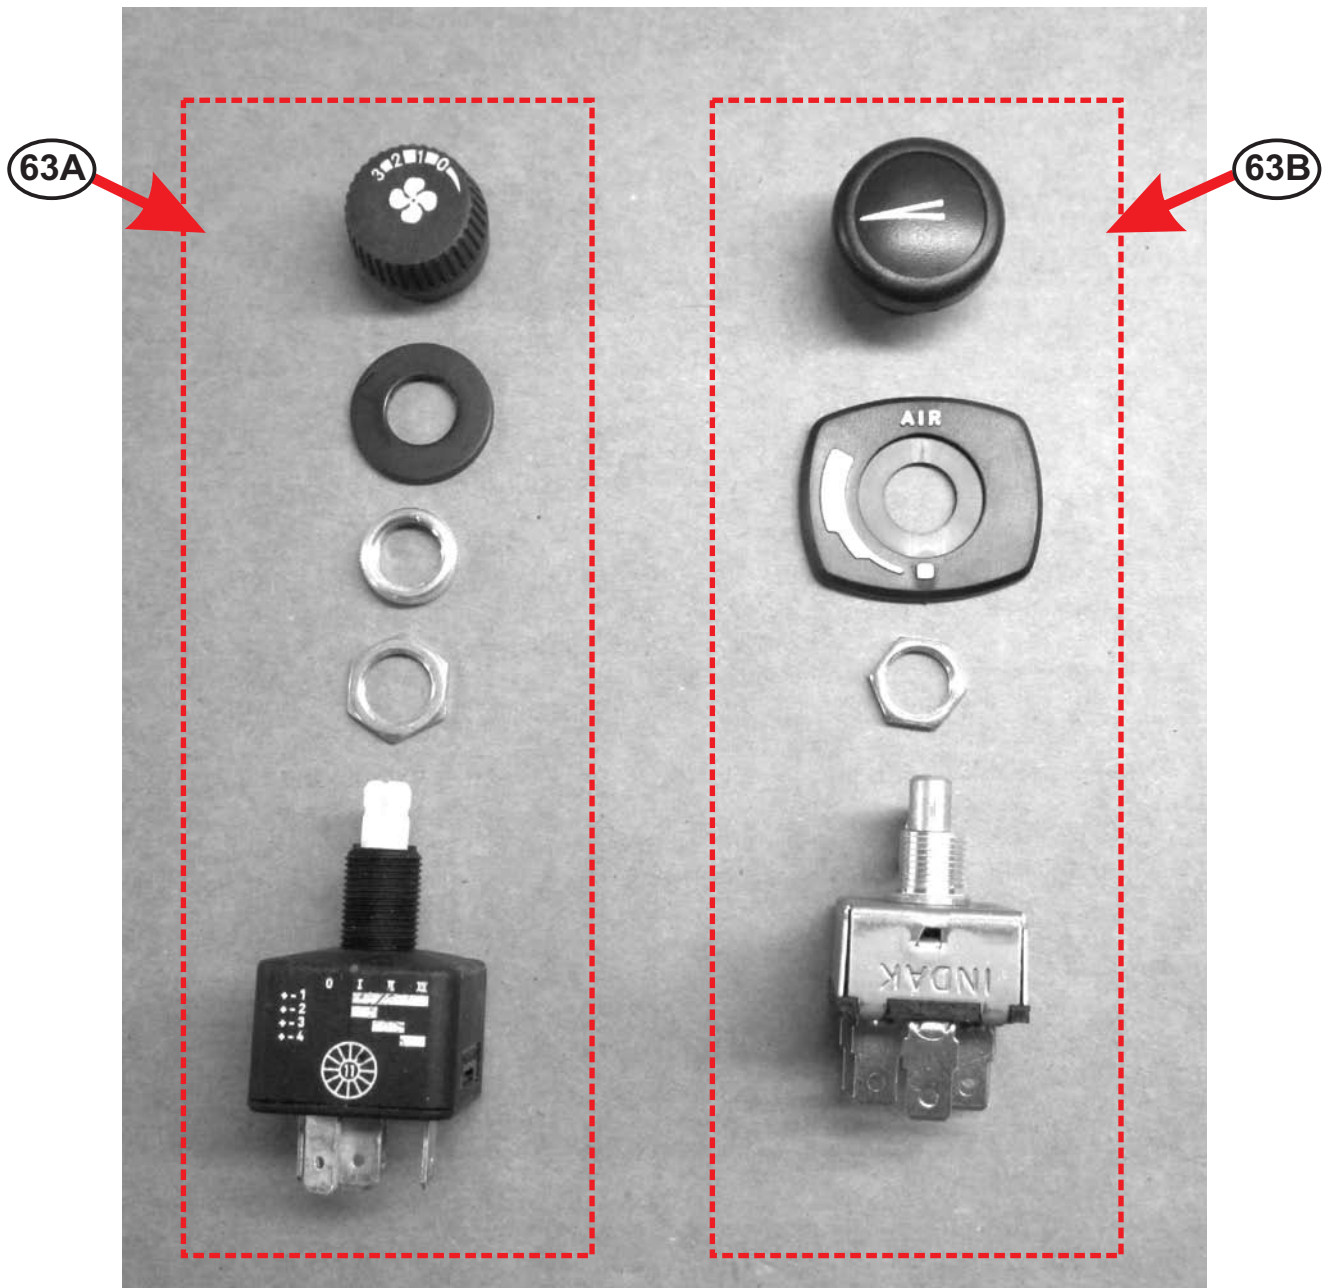

A/C FAN SWITCHES

Item#	Part#	Description
63A	SC-M10378	Fan blower switch (slanted terminal blades)
63B	SC-M12758	Fan blower switch (straight terminal blades)