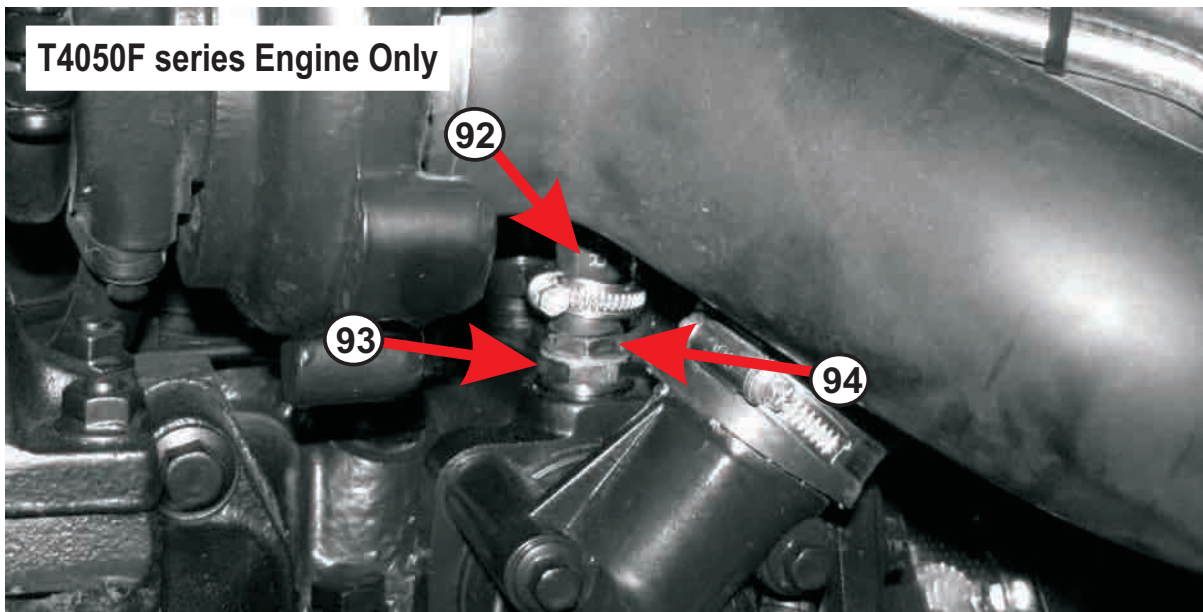

AIR CONDITIONING SYSTEM -- (TNV/TNF Series)

Item#	Part#	Description
92	SC-M12573	Hose - from water pump to q/c - L=4000
93	SC-M13444	Reducing bushing - 1/2 to 3/8"
94	SC-M13197	Hose adapter (straight) - 3/8" x 10 mm
95	SC-M12574	Hose - coil to condenser - L=3200 mm
96	SC-M10363	Banjo bolt - 14 mm
97	SC-M13196	Banjo eye fitting - 14 x 10 mm straight
98	SC-M11532	Reducing bushing - 18-14 mm