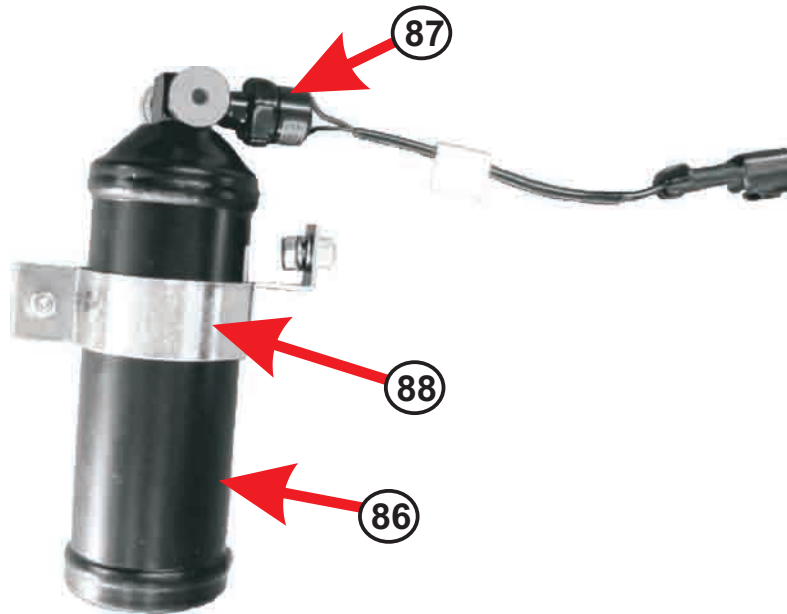

AIR CONDITIONING SYSTEM -- (TNV/TNF Series)

Item#	Part#	Description
82	SC-M12569	Hose - condenser to filter - 700 mm
85	SC-M12572	Hose - filter to q. coupler - 4000 mm
86	SC-M11837	Dehydrator filter - 017052
87	SC-M10565	Pressure switch - Binary 2LIV
88	SC-M11846	Dehydrator support strap