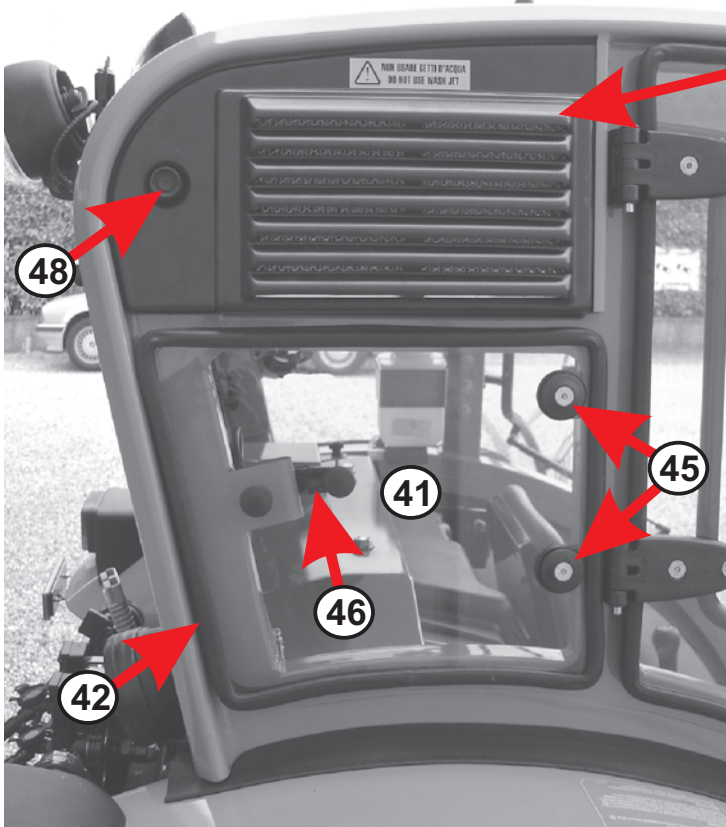

SIDE DEFLECTOR WINDOW / FILTERS

TNV / T4000V Cabs