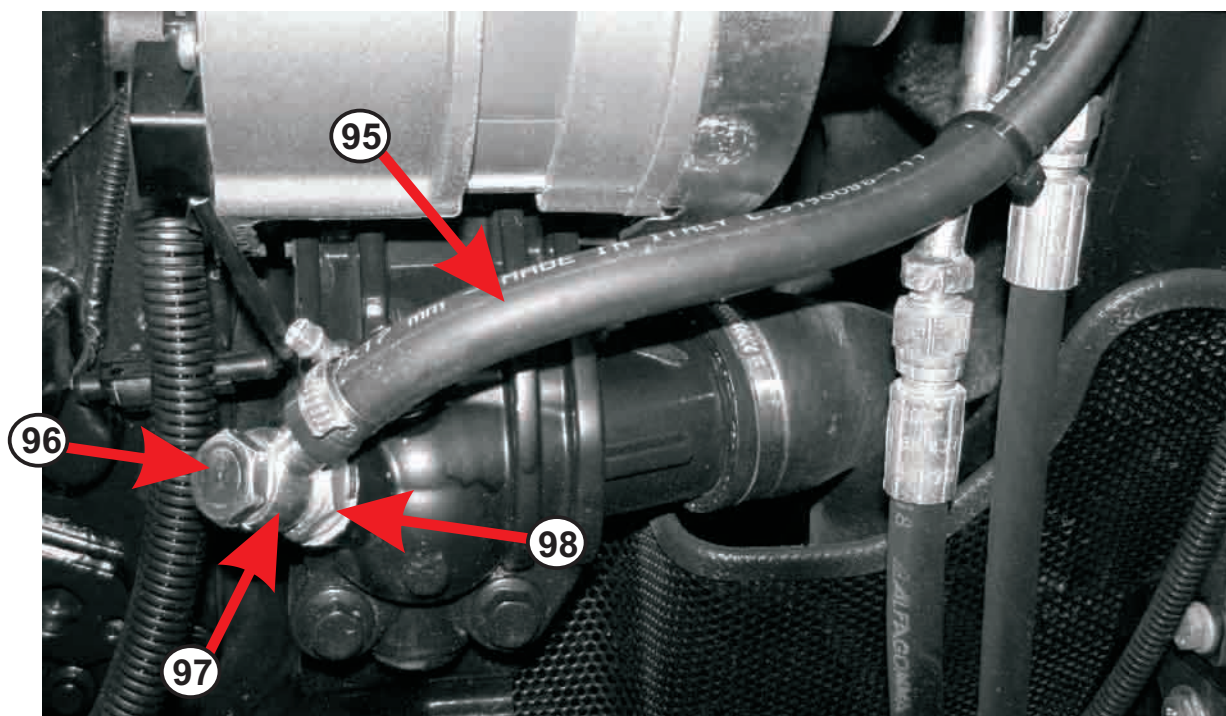

AIR CONDITIONING SYSTEM -- (TNV/TNF Series)

Item#	Part#	Description
92	SC-M12573	Hose - from water pump to q/c - L=4000
93	SC-M13444	Reducing bushing - 1/2 to 3/8"
94	SC-M13197	Hose adapter (straight) - 3/8" x 10 mm
95	SC-M12574	Hose - coil to condenser - L=3200 mm
96	SC-M10363	Banjo bolt - 14 mm
97	SC-M13196	Banjo eye fitting - 14 x 10 mm straight
98	SC-M11532	Reducing bushing - 18-14 mm