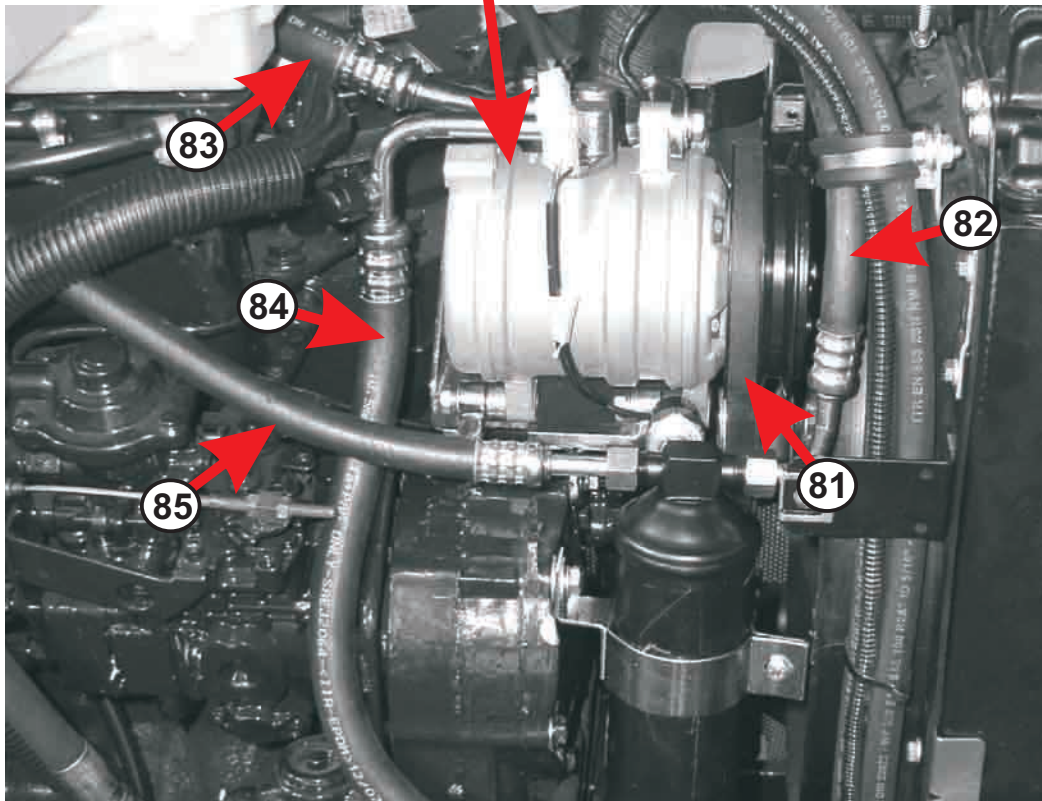

AIR CONDITIONING SYSTEM -- (TNV/TNF Series)

Item#	Part#	Description
78	SC-M10382	Compressor - Harrison SP. 10
79	SC-S10636	A/C compressor support bracket - NH
80	SC-R13511	Compressor adjustment strap
81	SC-M12577	Drive belt - A32
82	SC-M12569	Hose - condenser to filter - 700 mm
83	SC-M12570	Hose - compressor to condenser - 1600 mm
84	SC-M12571	Hose - compressor to q. coupler - 3250 mm
85	SC-M12572	Hose - filter to q. coupler - 4000 mm