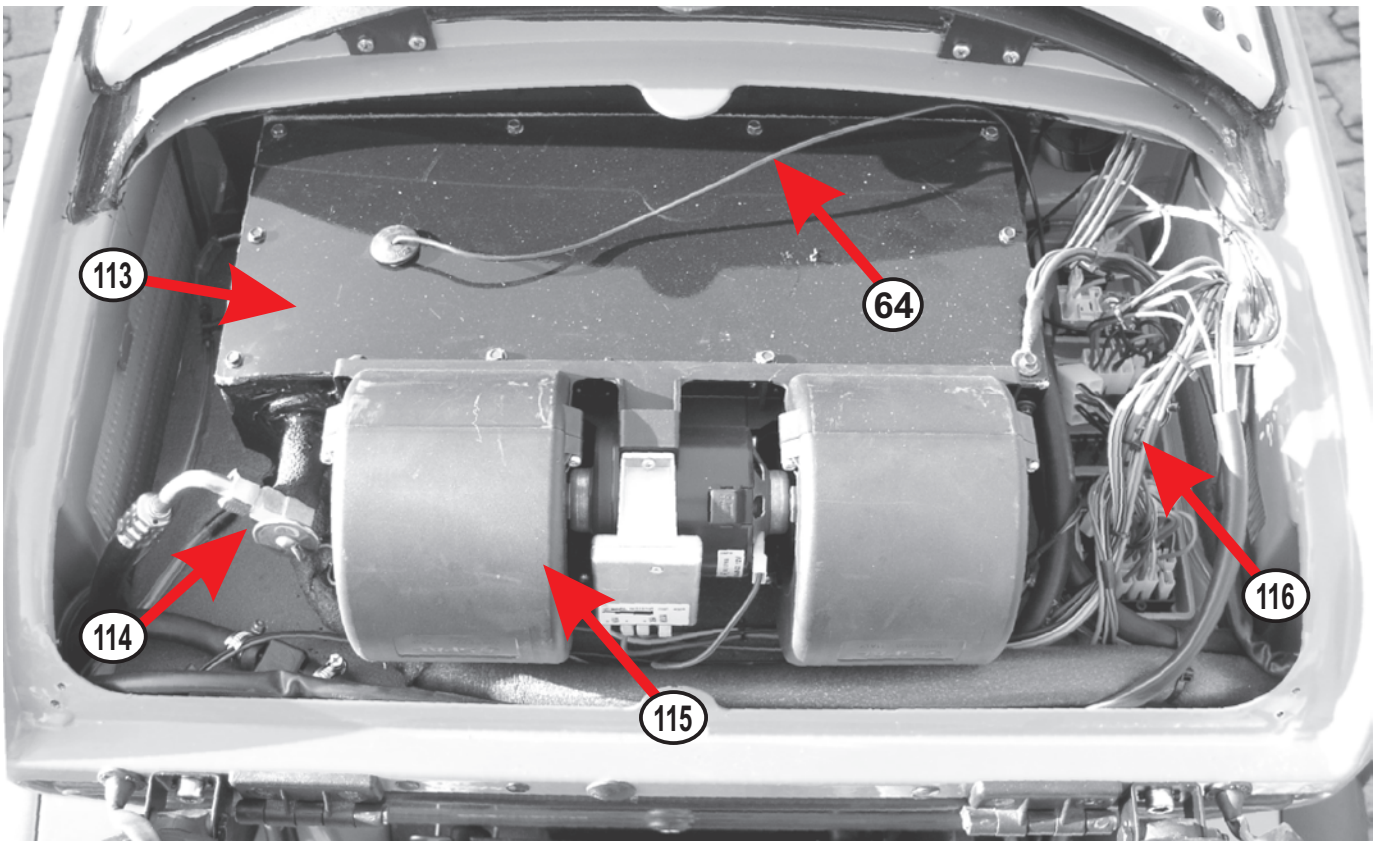

AIR CONDITIONING SYSTEM

Item#	Part#	Description
64	SC-I11587	Thermostat A/C + cable K55 S/P
113	SC-S10707	A/C system coil box
114	SC-M10461	TEC valve - N312301-R134A
115	SC-M10206	Ventilation fan (dual) - 12 V
116	SC-I11529	Electrical wire/cables - complete set
117	SC-I11428	Cable extension - fuse unit