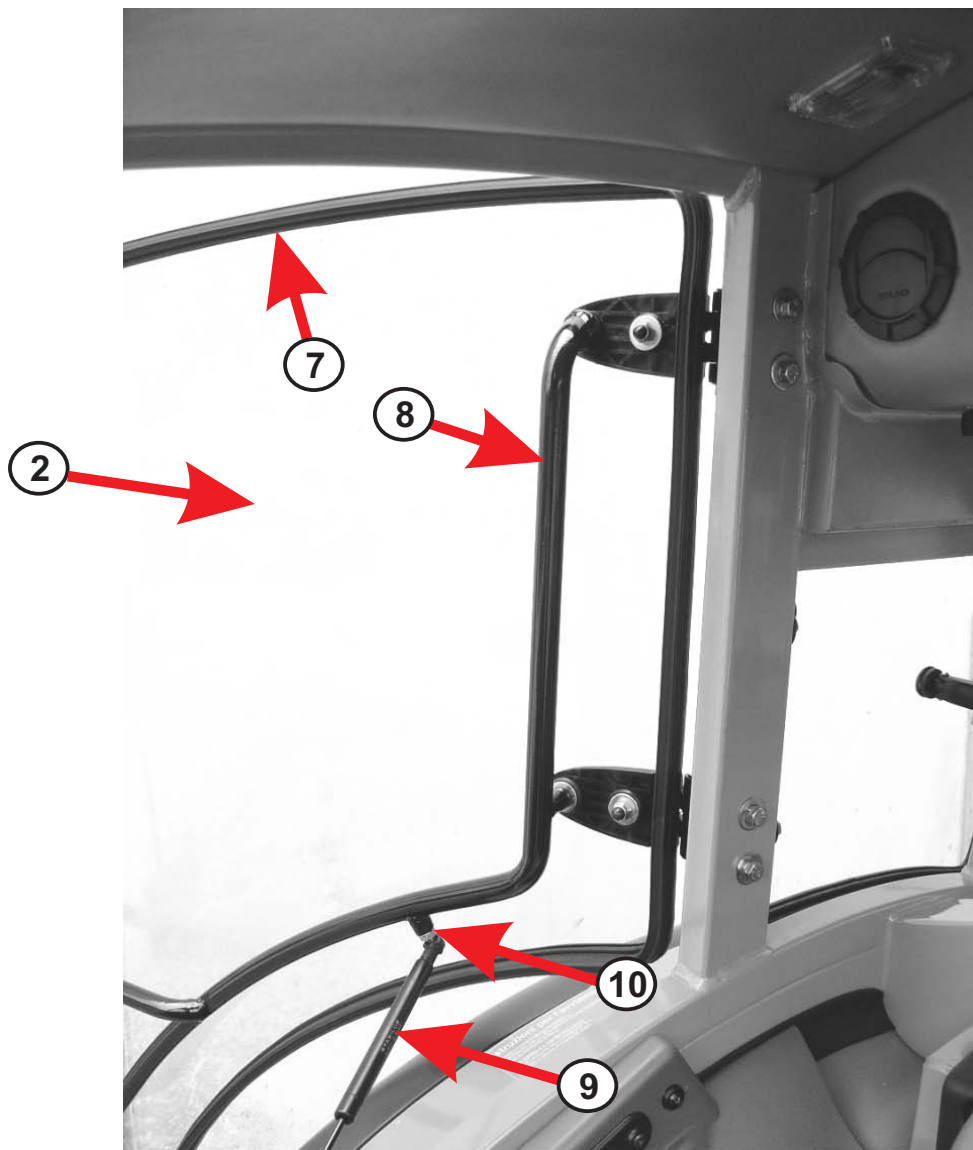

PO Box 655 Vineburg, CA 95487
mgequipment@gmail.com

Tel: (707) 996-2605

Fax: (707) 996-3405

Mobile: (510) 813-2046

MAIN BODY / GLASS

Item#	Part#	Description
1	SC-C10472	Front curved windshield
2	(see guide)	(See pages 3-4 for correct model size)
3	SC-C10362	Side deflector glass pane - TNV
	SC-C10451	Side deflector glass pane - TNF
4	SC-C10360	Lower front fixed glass pane
5	SC-M12495	Roof panel ABS (vineyard) - flat top
	SC-M12497	Roof panel ABS (orchard) - Hi top
6	SC-M12496	Roof panel (rear) ABS (vineyard)
	SC-M12498	Roof panel (rear) ABS (orchard)

DOOR GLASS / HARDWARE

Item#	Part#	Description
2	** See Guide **	(See pages 3-4 for correct model size)
7	SC-P10175	Gasket-seal - door glass - L=420 cm
		(when ordering this seal, please indicate length needed)
		(Sub for part# SC-M12288)
8	SC-S10756	Door tubular handle-rail - RIGHT**
	SC-S10757	Door tubular handle-rail - LEFT**
9	SC-M10764	Door opening gas cylinder - L=33 cm (13")
10	SC-M10946	Spherical joint for gas cylinder