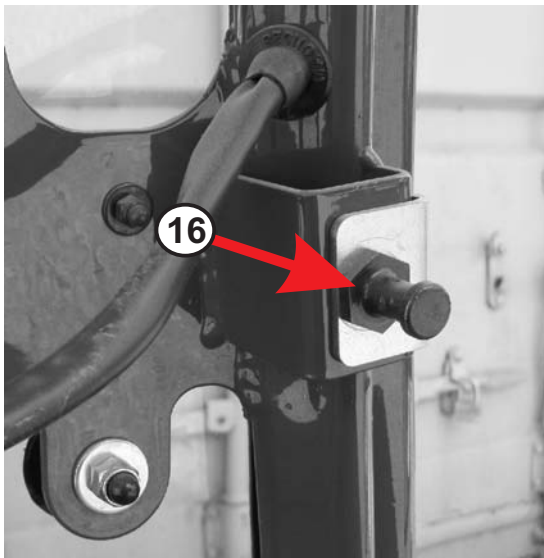

DOOR HINGES

TNV / T4000V Cabs

TNF / T4000F Cabs

Item#	Part#	Description
11	SC-I10910	Door hinge kit (Right/Left) - TNV cabs
12	SC-I11666	Door hinge kit (Right - upper) - TNF cabs
	SC-I11667	Door hinge kit (Left - upper) - TNF cabs
13	SC-I11668	Door hinge kit (Right - lower) - TNF cabs
	SC-I11669	Door hinge kit (Left - lower) - TNF cabs

***Note: RIGHT and LEFT are determined by the operator sitting in the tractor driver's seat*

DOOR HARDWARE

Item#	Part#	Description
9	SC-M10764	Door opening gas cylinder - L=33 cm (13")
10	SC-M10946	Spherical joint for gas cylinder
14	SC-I10891	Exterior door handle kit (Right/Left)
15A	SC-M10694	Door latch assembly - SX
15B	SC-M10695	Door latch assembly - DX
16	SC-M10303	Door latch stop
17	SC-M13216	Door latch gasket (inside)