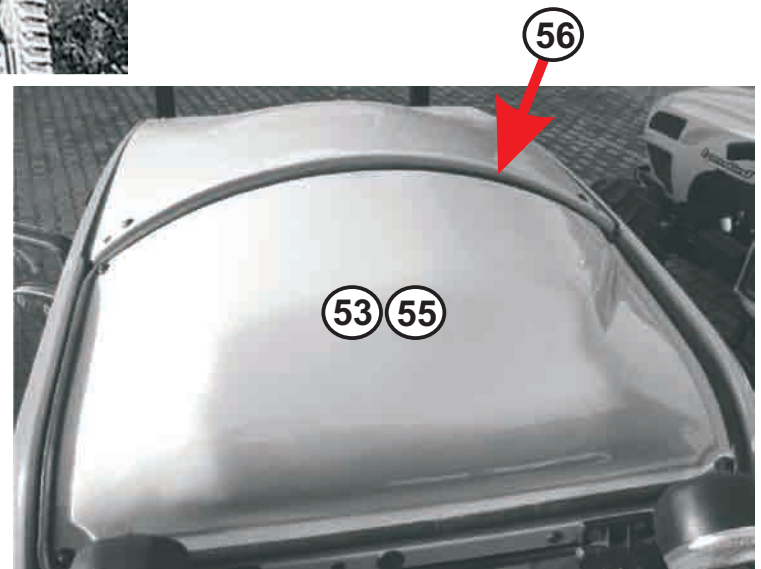

ROOF PANELS

Item#	Part#	Description
52	SC-M12495	Roof panel - ABS (Vineyard) LP 2006
53	SC-M12496	Roof panel (rear) - ABS (Vineyard) LP 2006
54	SC-M12497	Roof panel - ABS (Orchard) HP 2006
55	SC-M12498	Roof panel (rear) - ABS (Orchard) LP 2006
56	SC-M12373	Gasket-seal - rear roof panel - 220 cm
57	SC-I12035	Kit to install roof panel (screws + washers)