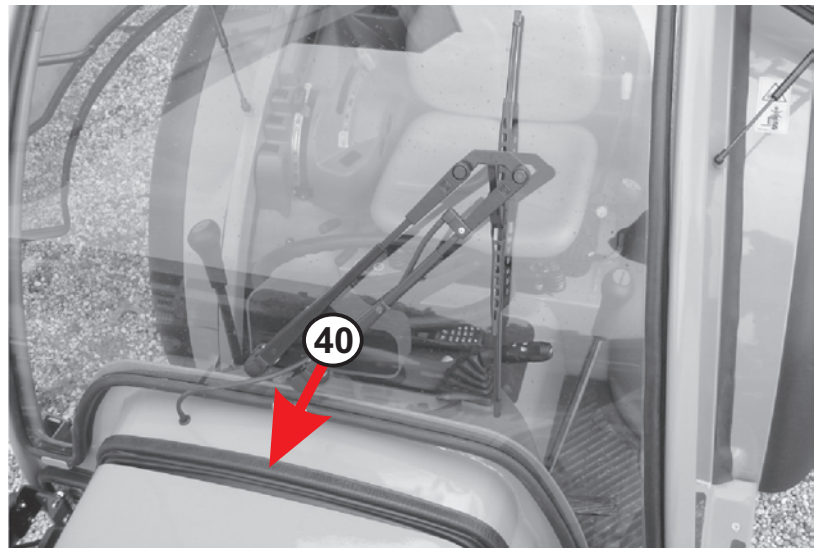

REAR WINDOW / GASKETS

Item#	Part#	Description
37	SC-R14397	Triangular coverplate (Right/Left)
38	SC-M11124	Thumb screw - M6 x 30 mm
39	SC-M12376	Gasket-seal - fenders - 130 cm
40	SC-M12377	Gasket-seal - front hood of tractor - 195 cm