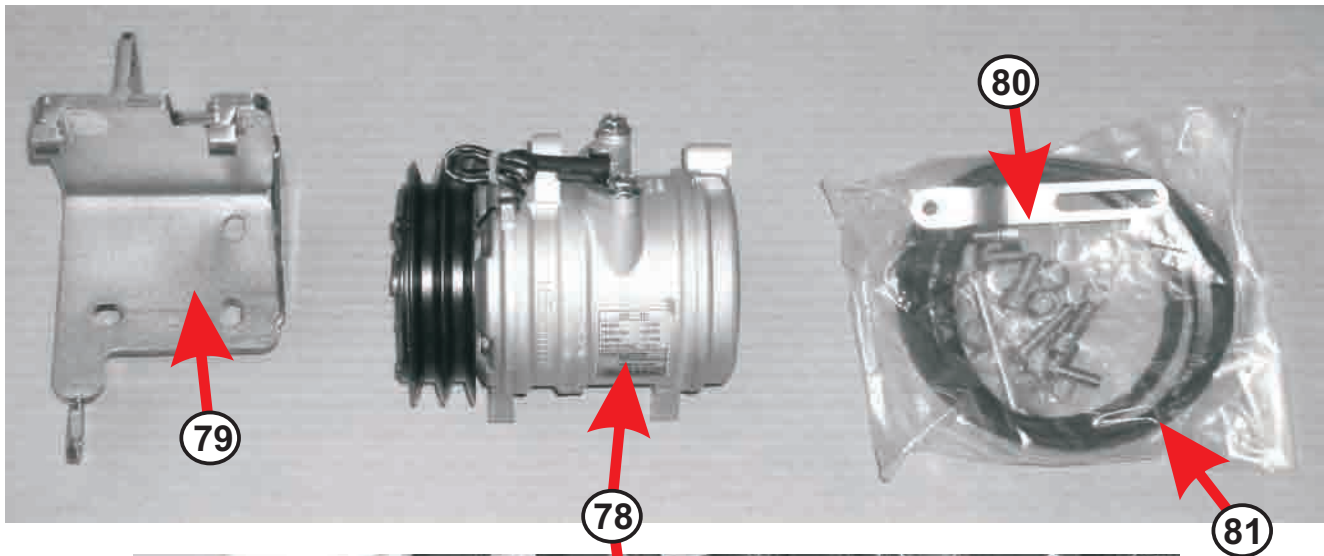

AIR CONDITIONING SYSTEM -- (TNV/TNF Series)

Item#	Part#	Description
78	SC-M10382	Compressor - Harrison SP. 10
79	SC-S10636	A/C compressor support bracket - NH
80	SC-R13511	Compressor adjustment strap
81	SC-M12577	Drive belt - A32
82	SC-M12569	Hose - condenser to filter - 700 mm
83	SC-M12570	Hose - compressor to condenser - 1600 mm
84	SC-M12571	Hose - compressor to q. coupler - 3250 mm
85	SC-M12572	Hose - filter to q. coupler - 4000 mm