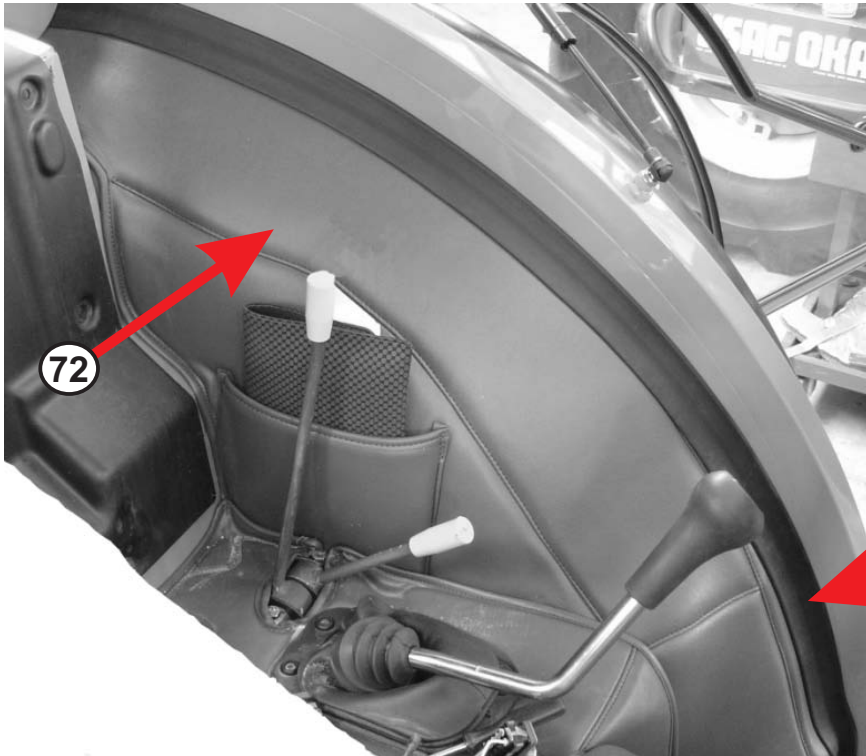

SOUNDPROOFING MATERIAL

Item#	Part#	Description
39	SC-M12376	Gasket-seal - fenders - 130 cm
72	SC-M10790	Fender interior lining material - TNF (Left)**
73	SC-M10789	Fender interior lining material - TNF (Right)**

**Note: RIGHT and LEFT are determined by the operator sitting in the tractor driver's seat