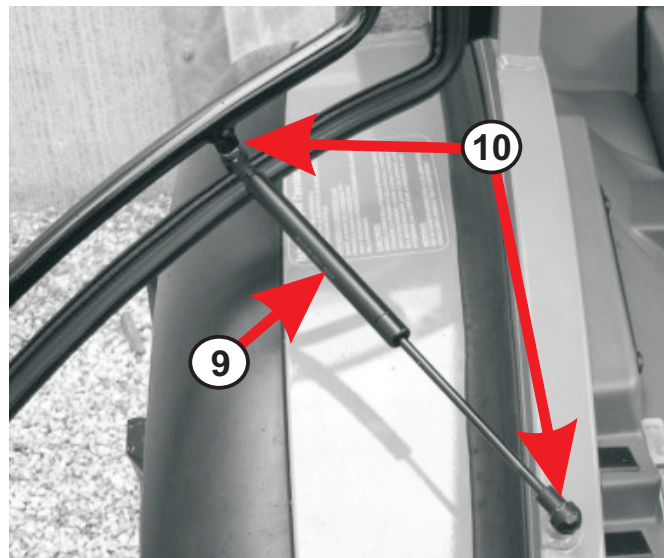

***Note: RIGHT and LEFT are determined by the operator sitting in the tractor driver's seat*

DOOR HARDWARE

Item#	Part#	Description
9	SC-M10764	Door opening gas cylinder - L=33 cm (13")
10	SC-M10946	Spherical joint for gas cylinder
14	SC-I10891	Exterior door handle kit (Right/Left)
15A	SC-M10694	Door latch assembly - SX
15B	SC-M10695	Door latch assembly - DX
16	SC-M10303	Door latch stop
17	SC-M13216	Door latch gasket (inside)