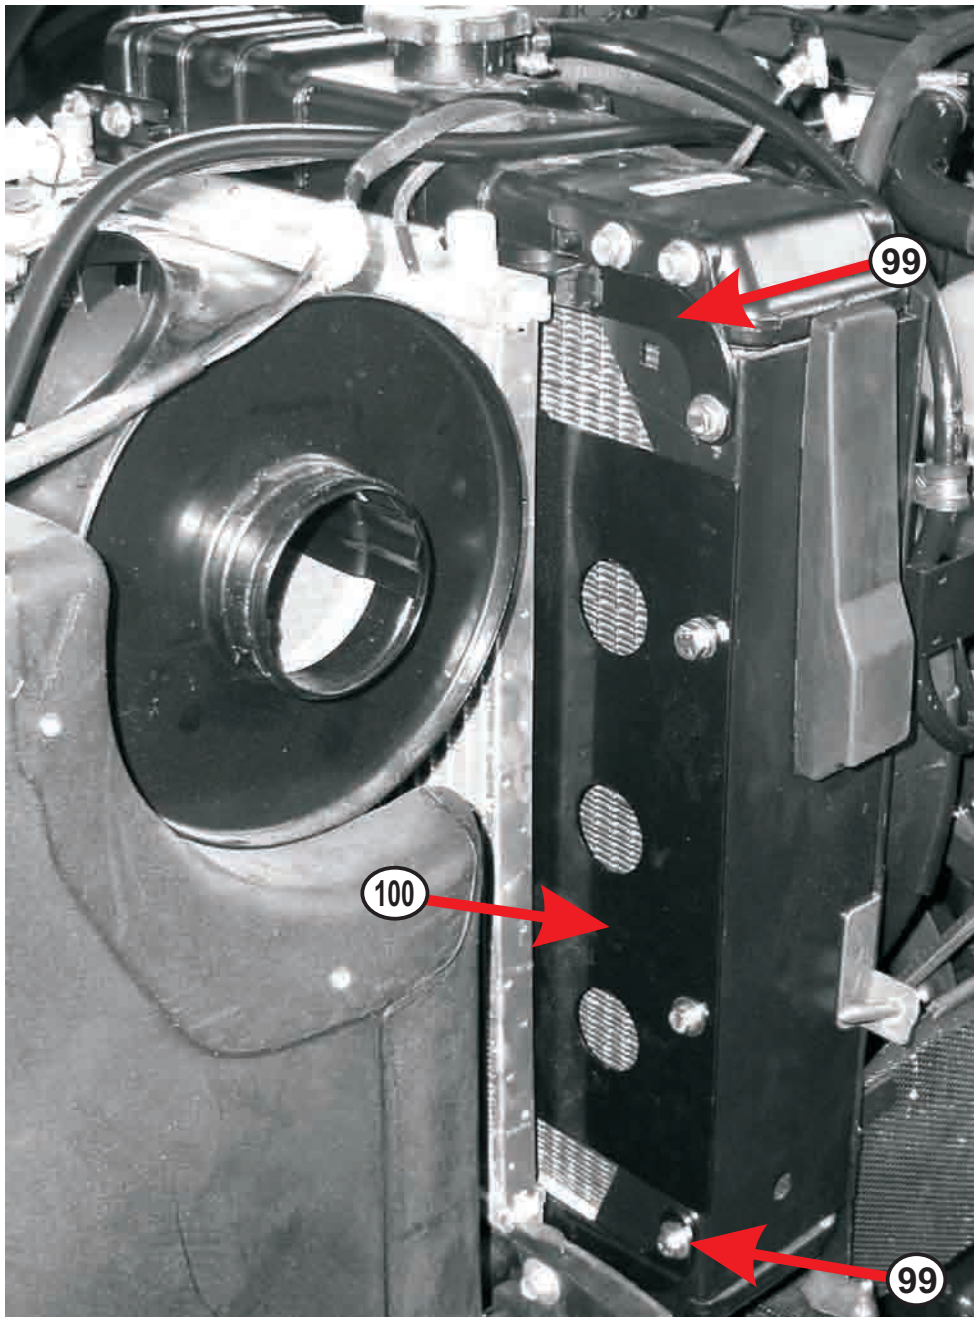

AIR CONDITIONING SYSTEM -- (TNV/TNF Series)

Item#	Part#	Description
99	SC-R14419	Condenser coil support strap
100	SC-R14426	Condenser coil support strap (center)