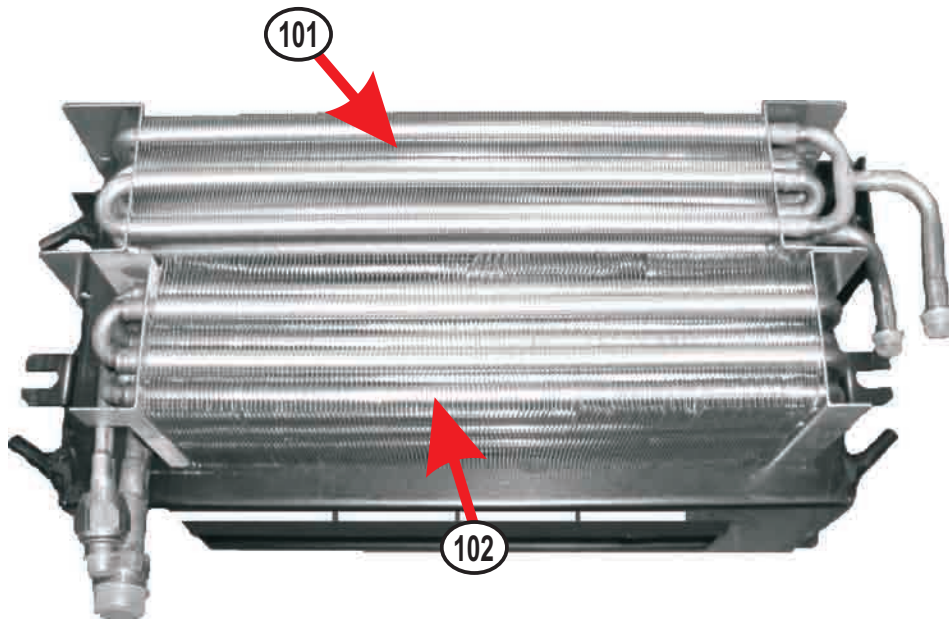

AC + HEATER COILS / QUICK CONNECTORS

Item#	Part#	Description	Item#	Part#	Description
101	SC-M10870	Heater coil assembly - 380x100x80	108	SC-M12415	Copper washer - 1/4"
102	SC-M10852	Evaporator A/C coil - 300x100	109	SC-M10813	Rapid AC connector 12 (male)
105	SC-M10834	Rapid H2O connector (male)	110	SC-M10812	Rapid AC connector 12 (female)
106	SC-M10833	Rapid H2O connector (female)	111	SC-M10811	Rapid AC connector 08 (male)
107	SC-M13197	Hose adapter fitting - 3/8" x 10 mm straight	112	SC-M10810	Rapid AC connector 08 (female)