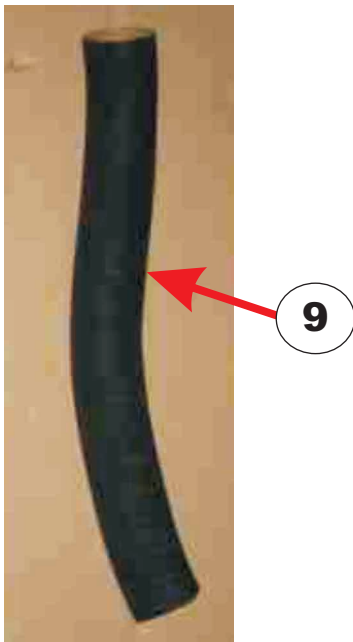

A/C SYSTEM

Item#	Part#	Description
1	SC-S11126	A/C system container (steel box)
2	SC-S11125	Coverplate in steel (cabs with ABS bubble top roof)
	SC-S11301	Coverplate in steel (cabs with STEEL top roof)
3	SC-M13853	ABS plastic cover (less air mouthpieces)
4	SC-I11587	Thermostat + probe
5	SC-I10236	Air vent mouthpiece + collar
6	SC-M13958	Air vent mouthpiece
7	SC-M13959	Reducer fitting for air duct
8	SC-R17123	Protective belly plate
9	SC-P10236	Flexible air tubing (paper) - D. = 51 mm