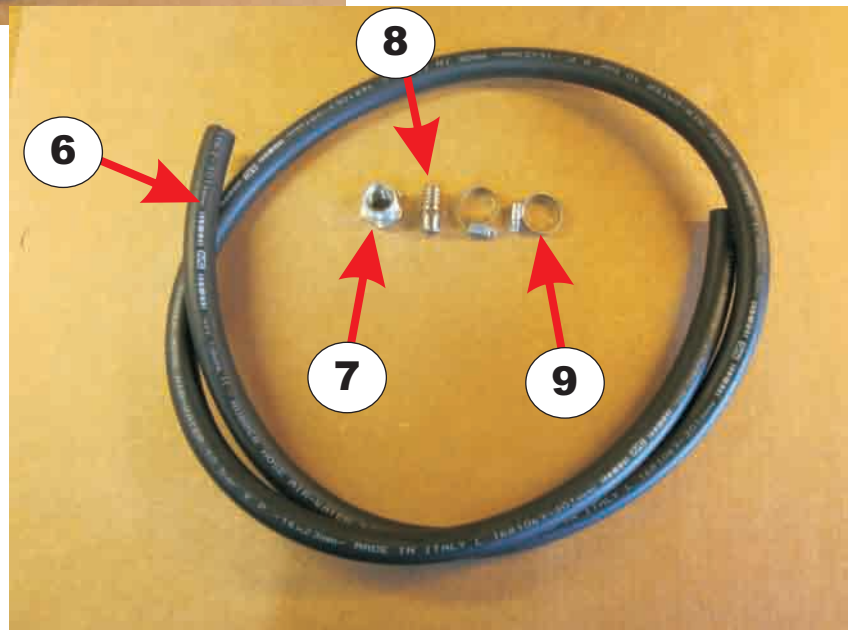

WATER HOSES / FITTINGS

Item#	Part#	Description
1	SC-M13977	Water hose tubing - 16 x 23 mm
2	SC-P10178	Tubing spiral (sold by Meter length) <i>(when ordering this material, please indicate length needed)</i>
3	SC-M14164	Hose barb fitting adapter
4	SC-M11937	Hose clamp (adjustable)

Item#	Part#	Description
5	SC-M14610	Reducer bushing
6	SC-M13977	Water hose tubing - 16 x 23 mm
7	SC-M14610	Reducer bushing
8	SC-M14164	Hose barb fitting adapter
9	SC-M11937	Hose clamp (adjustable)