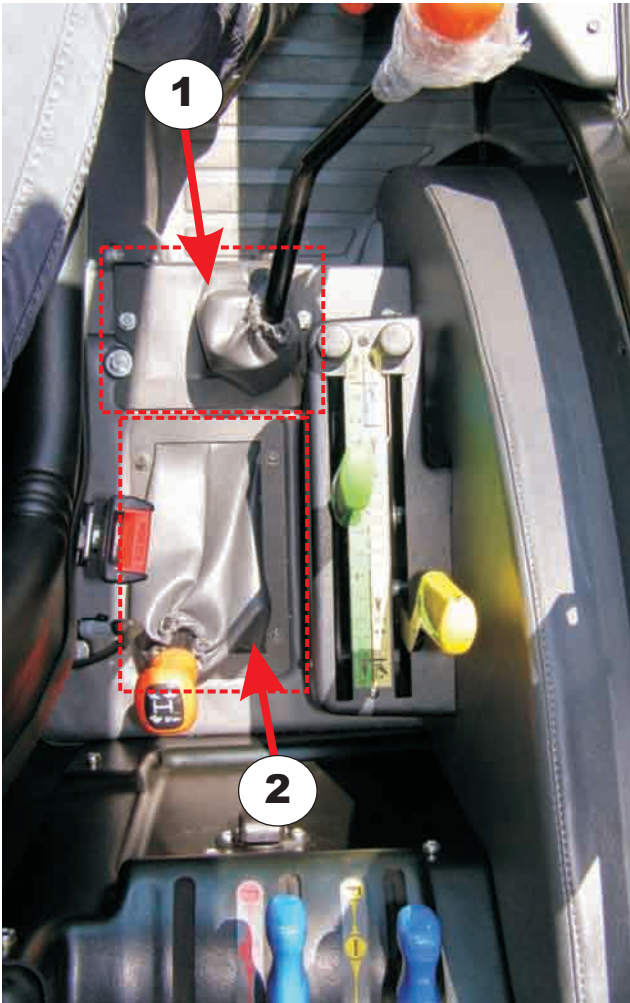

SHIFTER BOOTS / COVERS

Item#	Part#	Description
1	SC-I12337	Cover plate / Shifter boot - single lever
	SC-I12338	Cover plate / Shifter boot - dual lever
2	SC-I12336	Cover plate / Shifter boot - range lever
3	SC-I12335	Cover plate / Boot - parking brake