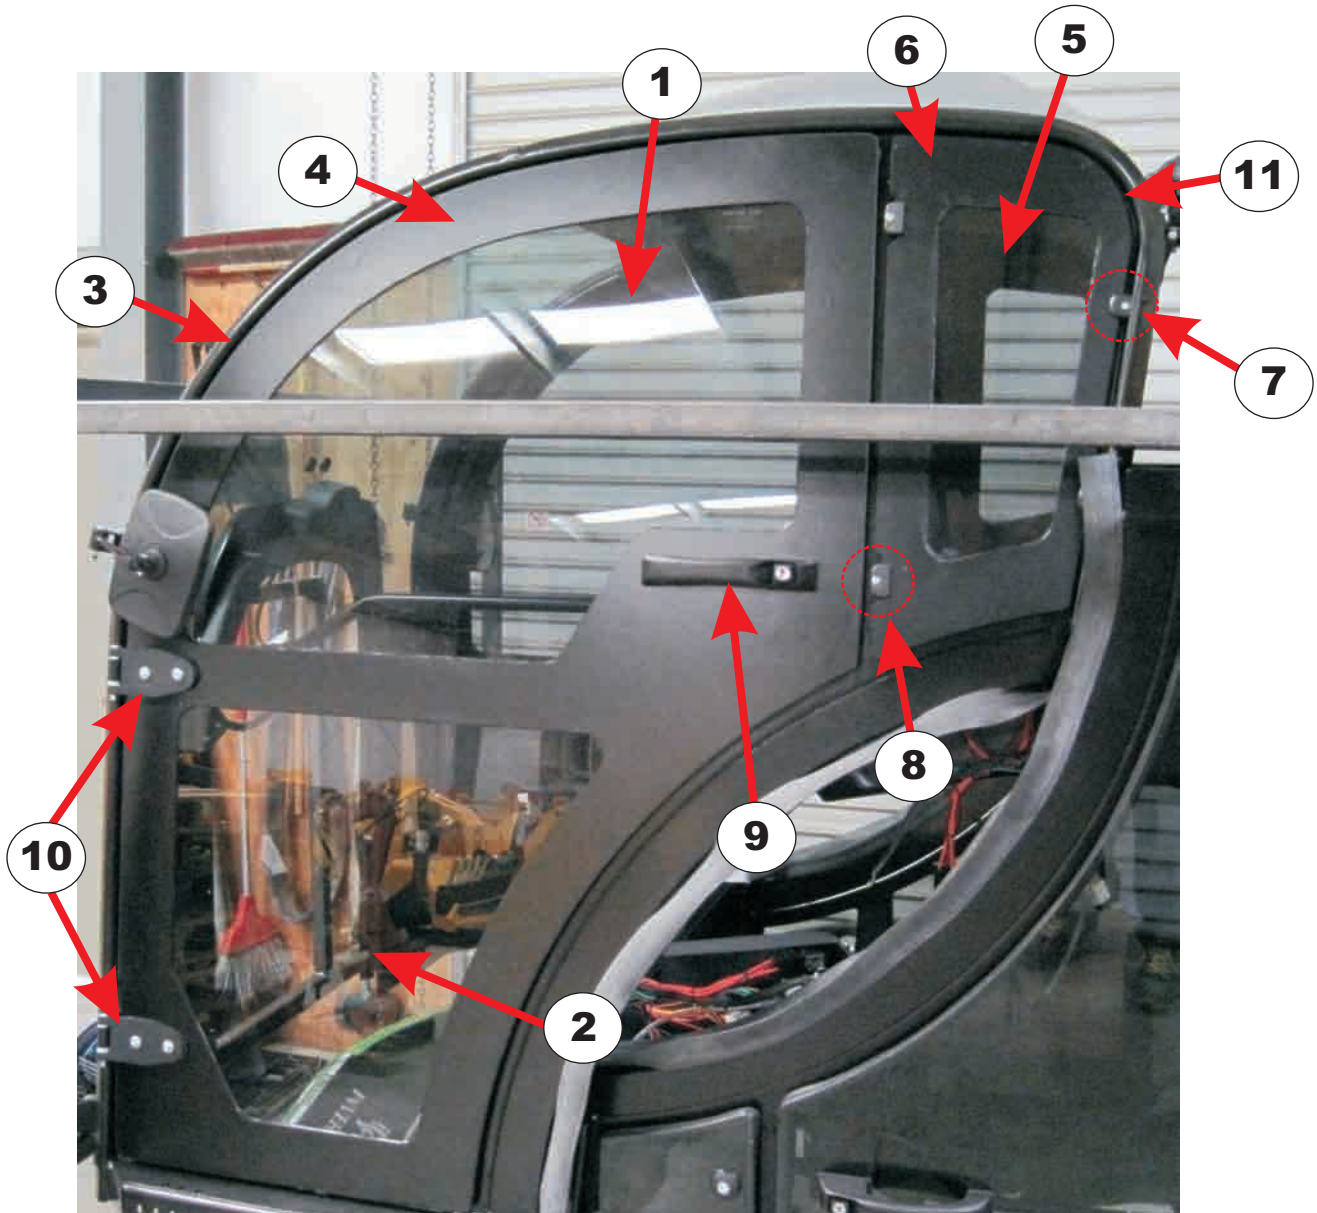

LH DOOR AND DEFLECTOR PANE + STEEL FRAMES

*** For Cabs With Plastic (ABS) "BUBBLE TOP" Roof Panel ***

Item#	Part#	Description
1	SC-C10755	Glass - Door pane (UPPER) - inlaid
2	SC-C10756	Glass - Door pane (LOWER) - inlaid
3	SC-P10211	Gasket/seal (glue-on) L = 420 cm <i>(when ordering this seal, please indicate length needed)</i>
4	SC-S11213	Steel door frame (1' series)
5	SC-C10789	Glass - Side deflector pane (inlaid)

Item#	Part#	Description
6	SC-S11214	Steel deflector glass frame (1' series)
7	SC-M13632K	L-bracket (dual-sided) with screw
8	SC-M10065K	L-bracket + screw + cap nut
9	SC-M12747K	Exterior door handle assembly
10	SC-S11224K	Metal door hinge kit
11	SC-P10211	Gasket/seal (glue-on) L = 170 cm <i>(when ordering this seal, please indicate length needed)</i>