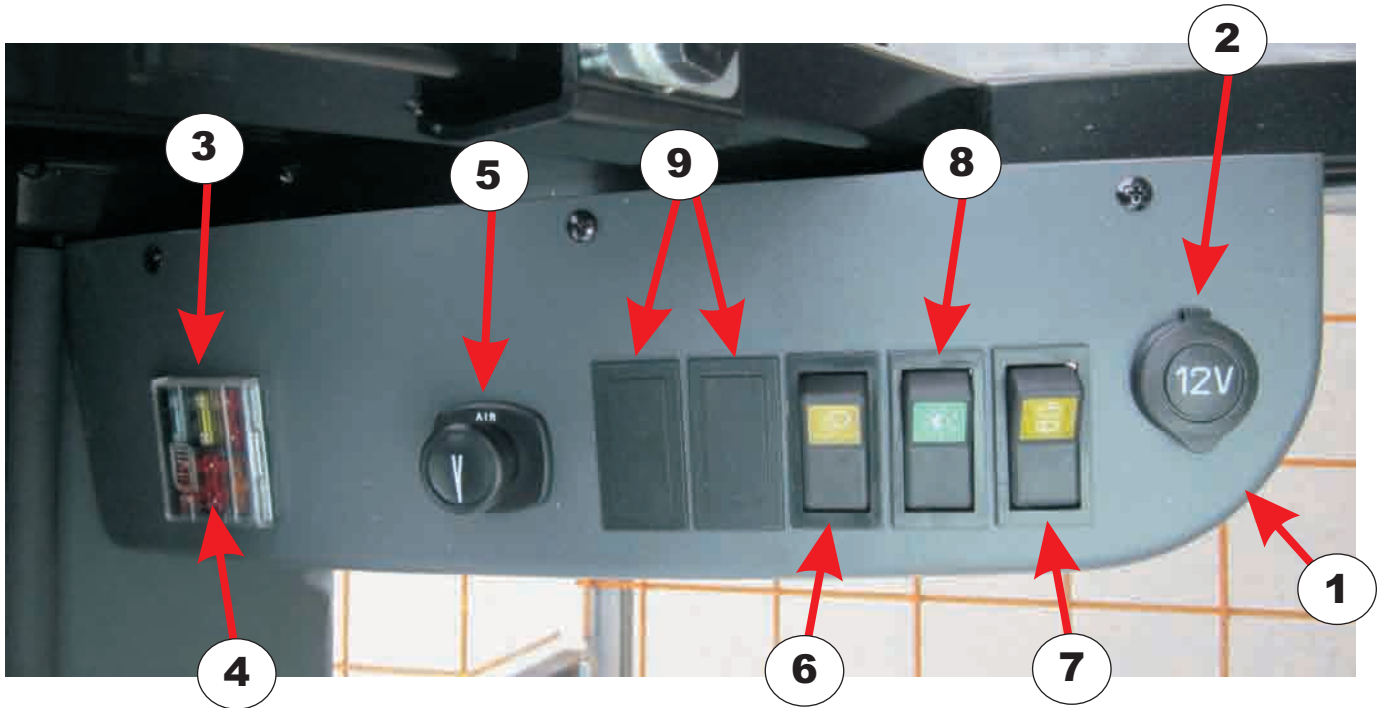

CONTROL CONSOLE

Item#	Part#	Description
1	SC-M14471	Control panel console (plastic)
2	SC-M10059	FM power socket - 12V
3	SC-M10514	Fuse box assembly with cover
	SC-M11184	Fuse - 10A (red)
	SC-M10453	Fuse - 15A (blue)
4	SC-M10632	Fuse - 20A (yellow)
	SC-M10630	Fuse - 5A (beige)
	SC-M10631	Fuse - 7.5A (brown)

Item#	Part#	Description
5	SC-M12758	Fan switch - 3 speed + round knob
6	SC-M10715	Toggle switch - lights
7	SC-M10717	Toggle switch - wiper + liquid spray
8	SC-M10713	Toggle switch - A/C compressor
9	SC-M12319	Blank cover plate