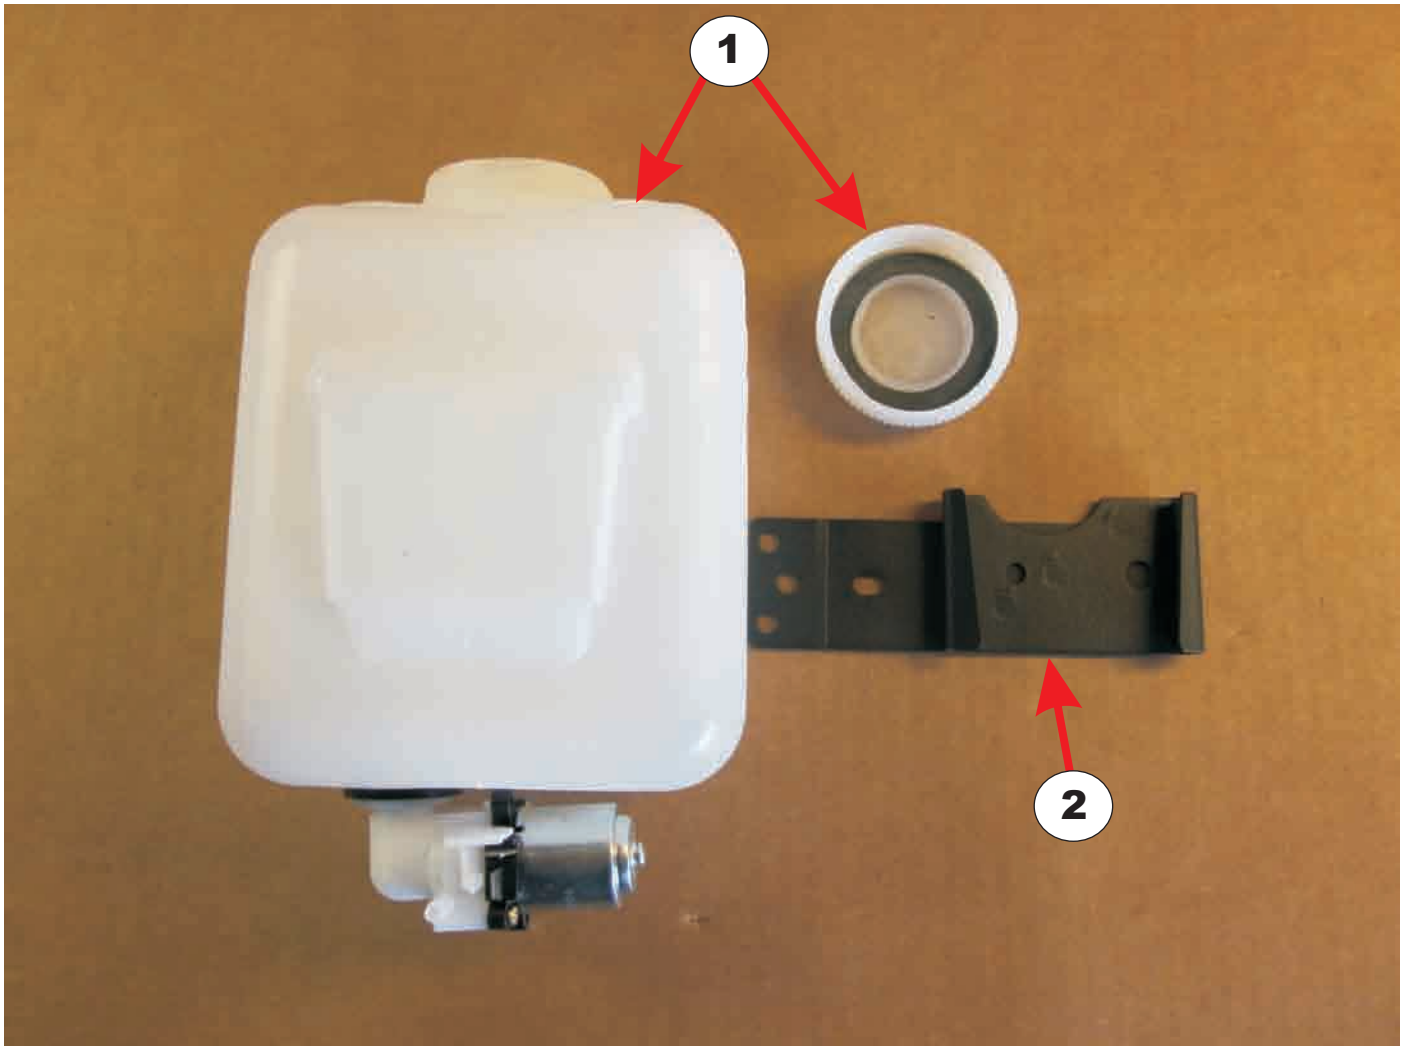

---

Item#	Part#	Description
1	SC-M11770	Main fuse
2	SC-M11771	Main fuse socket

---

**WIPER FLUID TANK**

---

Item#	Part#	Description
1	SC-M10066	Wiper fluid tank + 1 pump (12V)
2	SC-S11358	Support bracket

---