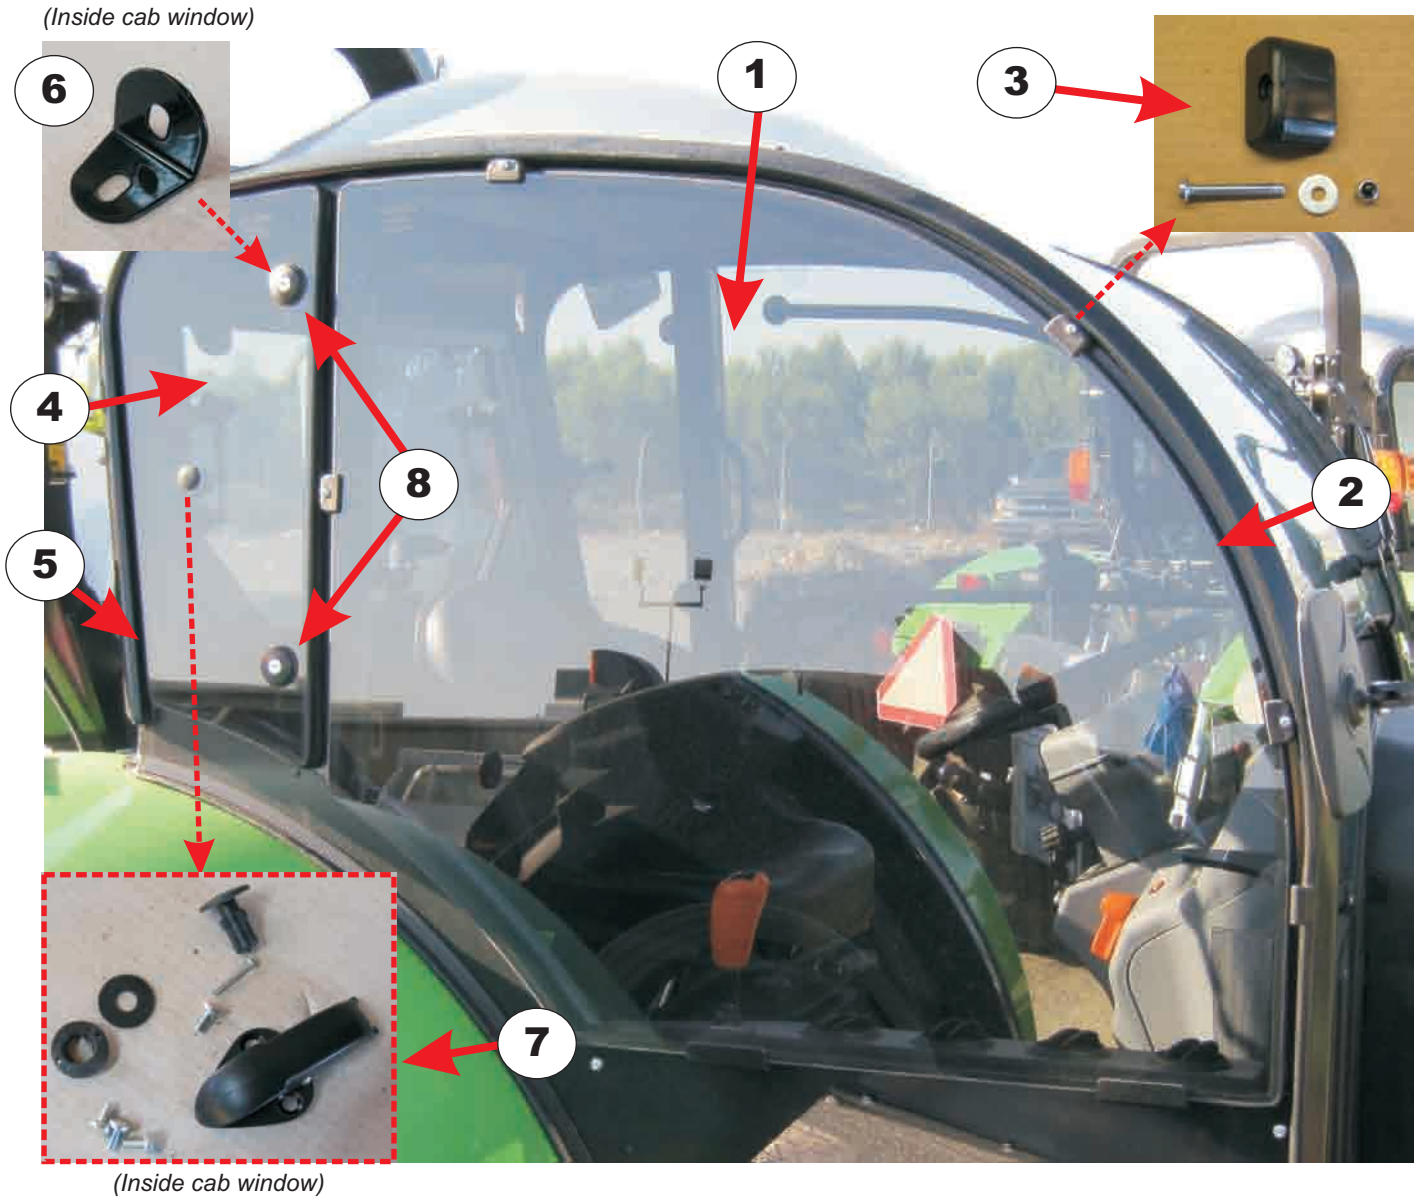

RH FIXED ALL-GLASS SIDE PANELS

*** For Cabs With Plastic (ABS) "BUBBLE TOP" Roof Panel ***

Item#	Part#	Description
1	SC-C10708	Side fixed glass pane - above A/C box
2	SC-P10211	Gasket/seal (glue-on) L = 350 cm <i>(when ordering this seal, please indicate length needed)</i>
3	SC-M10065K	L-bracket + screw + cap nut
4	SC-C10659	Side deflector glass

Item#	Part#	Description
5	SC-P10211	Gasket/seal (glue-on) L = 170 cm <i>(when ordering this seal, please indicate length needed)</i>
6	SC-R13152	Angle bracket to fix deflector glass
7	SC-V10613	Latch kit for side deflector window
8	SC-M10174K	Bolt + washer + grommets