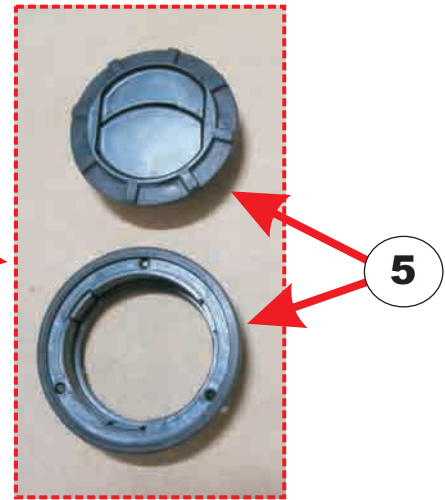

A/C SYSTEM

Item#	Part#	Description
1	SC-S11126	A/C system container (steel box)
2	SC-S11125	Coverplate in steel (cabs with ABS bubble top roof)
	SC-S11301	Coverplate in steel (cabs with STEEL top roof)
3	SC-M13853	ABS plastic cover (less air mouthpieces)
4	SC-I11587	Thermostat + probe
5	SC-I10236	Air vent mouthpiece + collar
6	SC-M13958	Air vent mouthpiece
7	SC-M13959	Reducer fitting for air duct
8	SC-R17123	Protective belly plate
9	SC-P10236	Flexible air tubing (paper) - D. = 51 mm