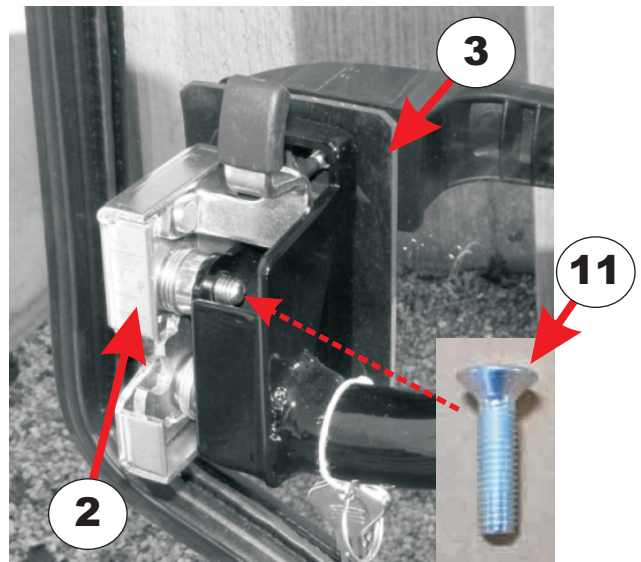

DOOR HARDWARE