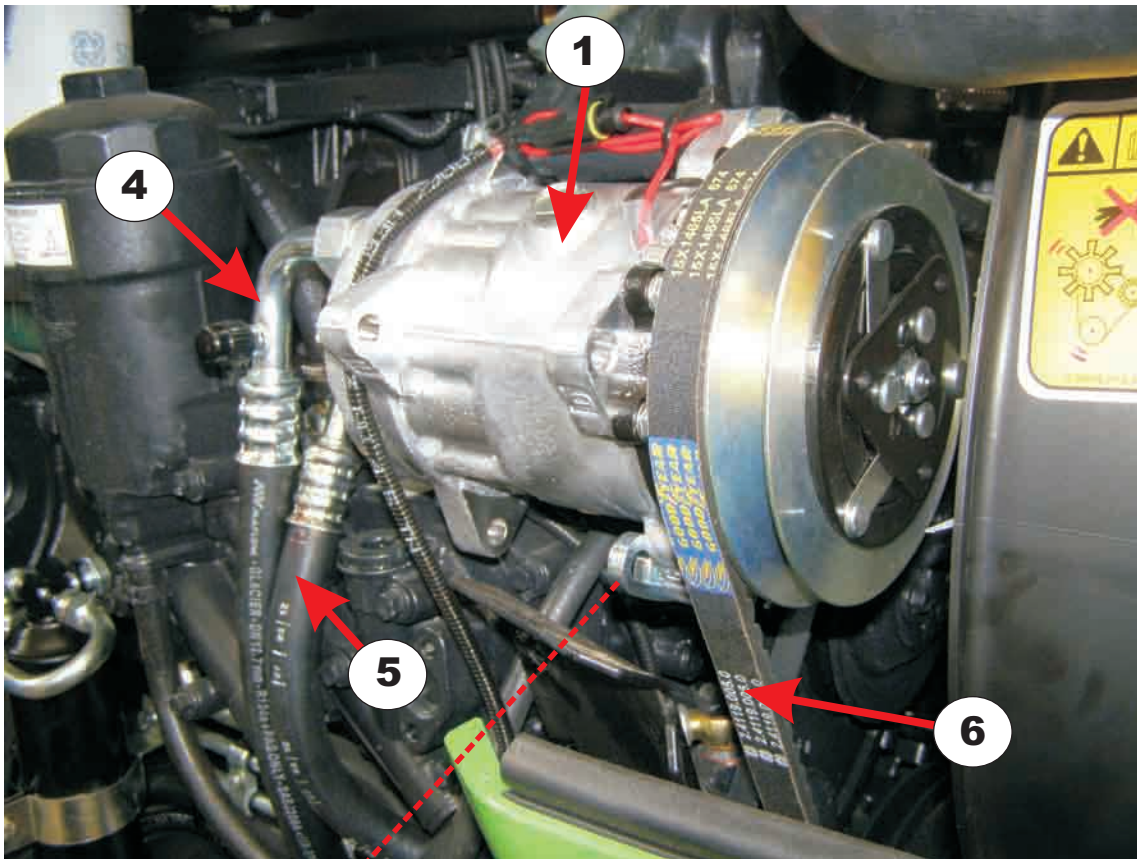

A/C SYSTEM

Item#	Part#	Description
1	SC-M13695	A/C compressor
2	SC-I12758	Tension strap + hardware kit
3	SC-R16554	Tension strap for A/C compressor
4	SC-M13976	A/C hose - compressor to evaporator
5	SC-M13973	A/C hose - compressor to condenser
6	---	Drive belt (Note: Replacement drive belt is supplied by your Deutz-Fahr dealer)