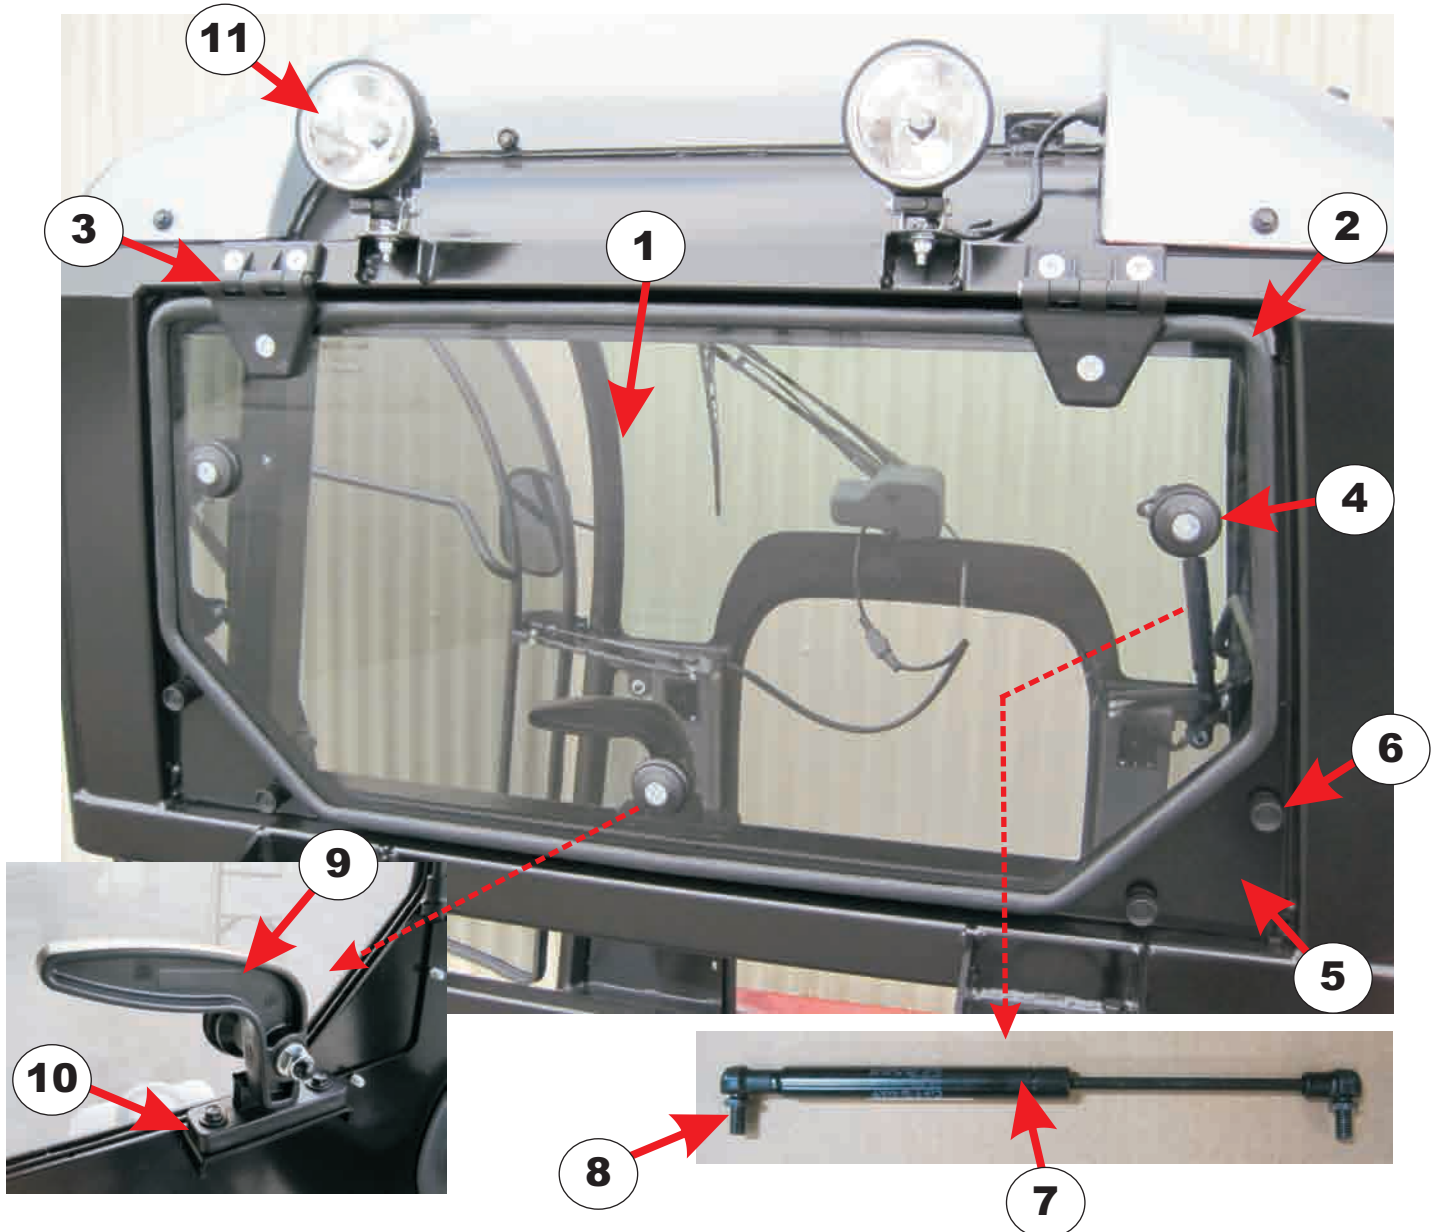

REAR GLASS WINDOW

*** For Cabs With Plastic (ABS) "BUBBLE TOP" Roof Panel ***

Item#	Part#	Description
1	SC-C10663	Glass - rear window pane
2	SC-P10175	Gasket/seal (U-clamp) L = 230 cm <i>(when ordering this seal, please indicate length needed)</i>
3	SC-M10078K	Hinge kit - rear window (nylon)
4	SC-M10020K	Piston support block / bolt / washer kit
5	SC-R16525	Metal (triangular) coverplate

Item#	Part#	Description
6	SC-M11281	Thumb screw + washer
7	SC-M11834	Rear window opening piston - L=290 (11.5")
8	SC-M10946	Spherical joint for gas cylinder
9	SC-M11851K	Rear window latch kit
10	SC-M10031	Rear window latch plate
11	SC-M13000	Rear light fixture - Round (complete kit) <i>(see page 34 for additional light fixture parts)</i>