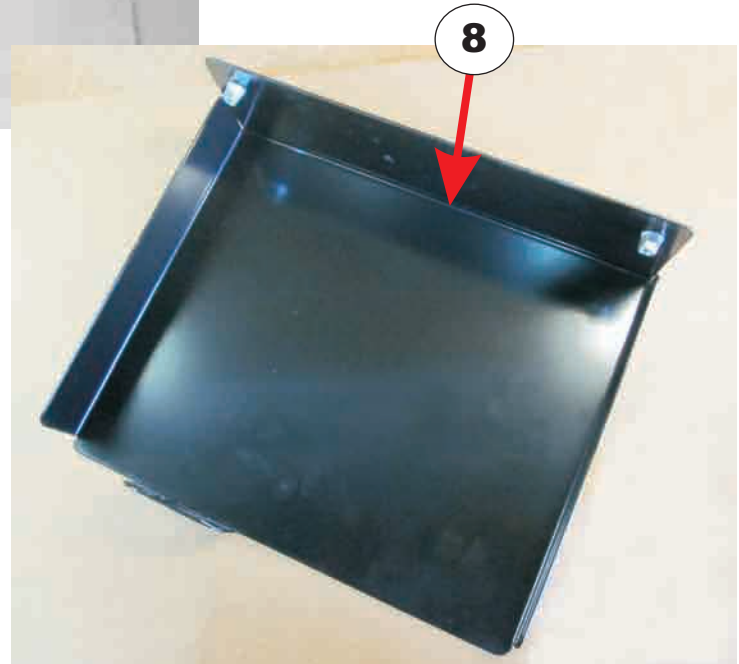

A/C SYSTEM

Item#	Part#	Description
1	SC-S11126	A/C system container (steel box)
2	SC-S11125	Coverplate in steel (cabs with ABS bubble top roof)
	SC-S11301	Coverplate in steel (cabs with STEEL top roof)
3	SC-M13853	ABS plastic cover (less air mouthpieces)
4	SC-I11587	Thermostat + probe
5	SC-I10236	Air vent mouthpiece + collar
6	SC-M13958	Air vent mouthpiece
7	SC-M13959	Reducer fitting for air duct
8	SC-R17123	Protective belly plate
9	SC-P10236	Flexible air tubing (paper) - D. = 51 mm