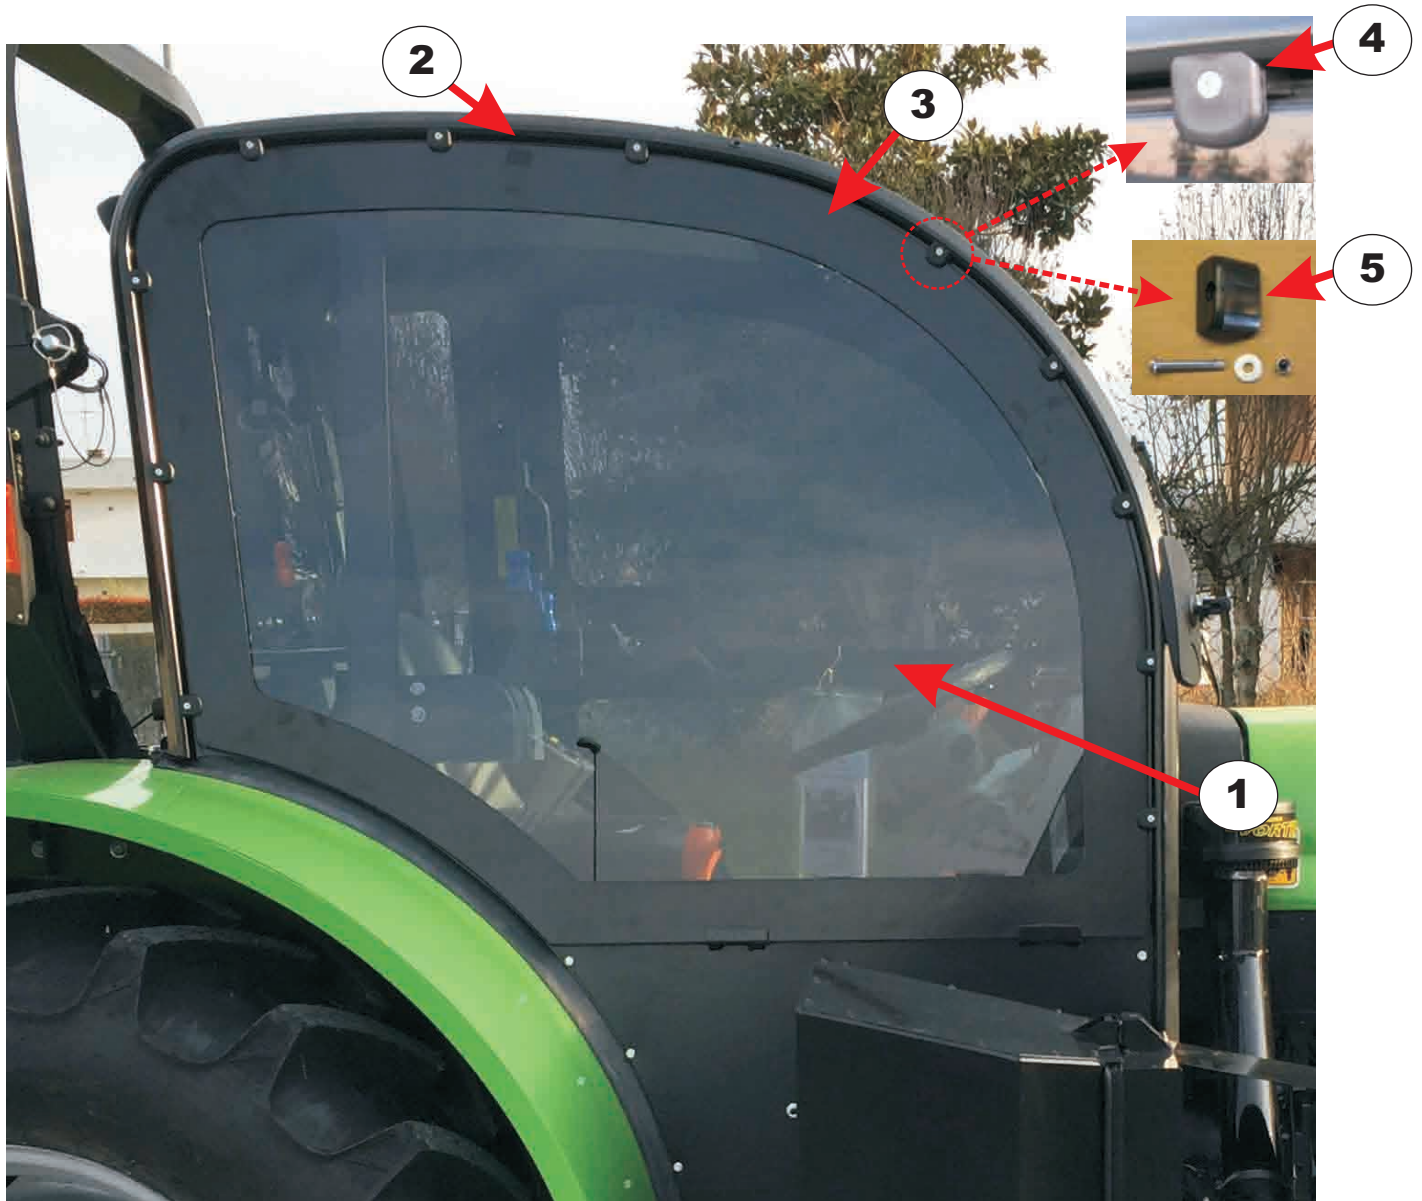

RH FIXED GLASS SIDE PANEL + STEEL FRAME

*** For Cabs With Plastic (ABS) "BUBBLE TOP" Roof Panel ***

Item#	Part#	Description
1	SC-C10790	Glass - RH fixed pane (inlaid)
2	SC-P10211	Gasket/seal (glue-on) L = 440 cm (when ordering this seal, please indicate length needed)
3	SC-S11215	Steel frame for RH fixed glass (1` series)
4	SC-M13632K	L-bracket (dual-sided) with screw
5	SC-M10065K	L-bracket + screw + cap nut