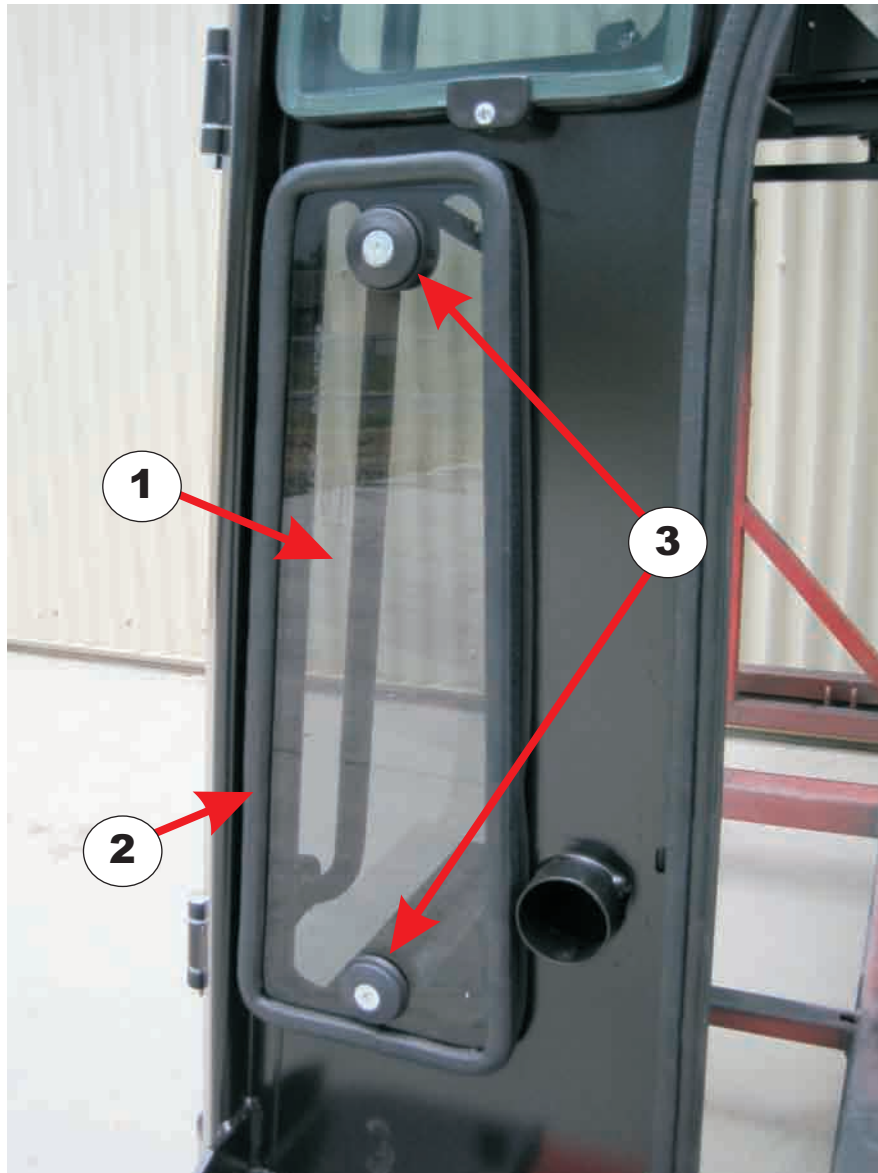

LOWER FRONT FIXED GLASS

*** For Cabs With Plastic (ABS) "BUBBLE TOP" Roof Panel ***

Item#	Part#	Description
1	SC-C10660	Glass - Lower front fixed pane
2	SC-P10175	Gasket/seal (U-clamp) L = 135 cm <i>(when ordering this seal, please indicate length needed)</i>
3	SC-M10174K	Bolt + washer + grommets