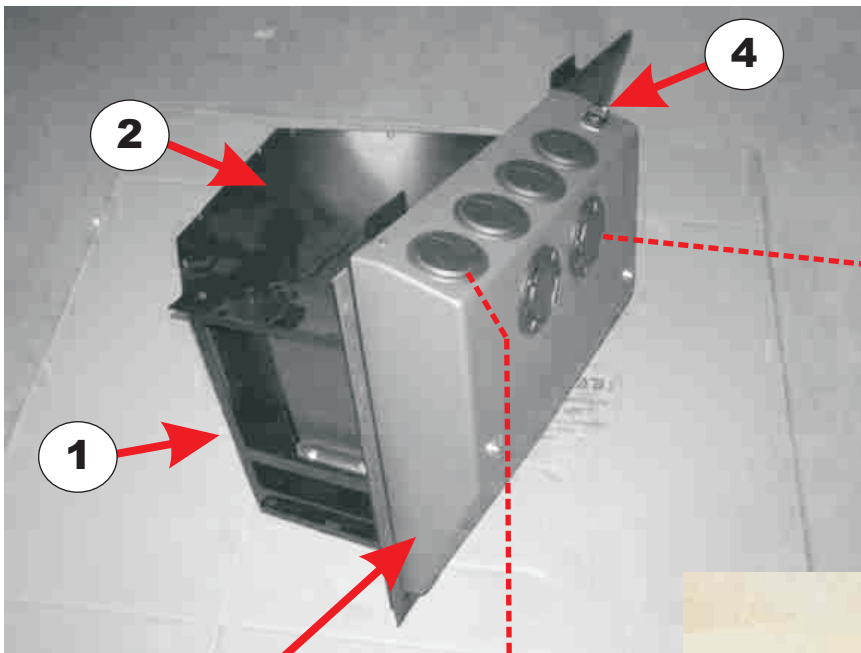

A/C SYSTEM

Item#	Part#	Description
1	SC-S11126	A/C system container (steel box)
2	SC-S11125	Coverplate in steel (cabs with ABS bubble top roof)
	SC-S11301	Coverplate in steel (cabs with STEEL top roof)
3	SC-M13853	ABS plastic cover (less air mouthpieces)
4	SC-I11587	Thermostat + probe
5	SC-I10236	Air vent mouthpiece + collar
6	SC-M13958	Air vent mouthpiece
7	SC-M13959	Reducer fitting for air duct
8	SC-R17123	Protective belly plate
9	SC-P10236	Flexible air tubing (paper) - D. = 51 mm