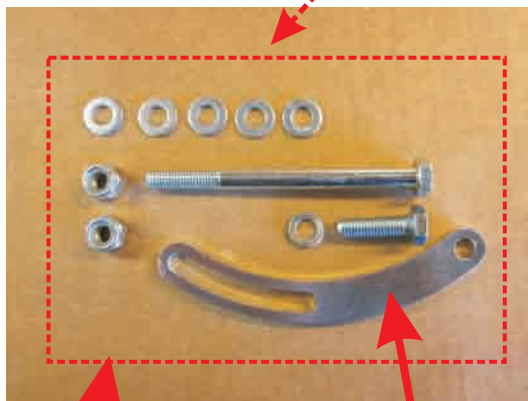

A/C SYSTEM

Item#	Part#	Description
1	SC-M13695	A/C compressor
2	SC-I12758	Tension strap + hardware kit
3	SC-R16554	Tension strap for A/C compressor
4	SC-M13976	A/C hose - compressor to evaporator
5	SC-M13973	A/C hose - compressor to condenser
6	---	Drive belt (Note: Replacement drive belt is supplied by your Deutz-Fahr dealer)