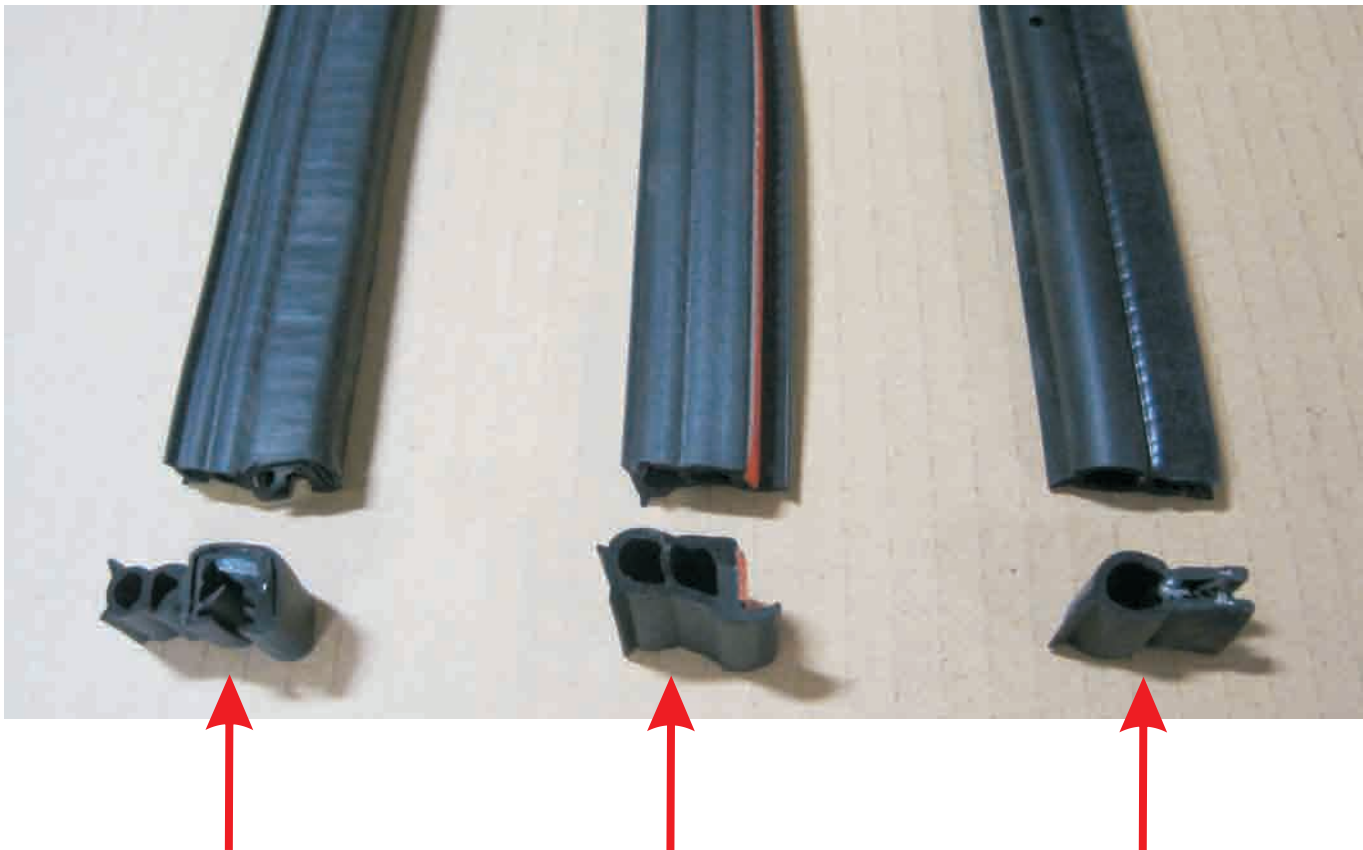

WINDOW GASKET MATERIAL GUIDE

Part# SC-P10175
U-Clamp Gasket
90° Gasket Seal

Used for:

- Rear windshield
- Lower front fixed glass

Part# SC-P10211
Self-Adhesive (Glue-On)
Gasket Seal

Used for:

- Front windshield
- Door glass / frame
- Side deflector glass

Part# SC-P10098
U-Clamp Gasket
Straight Seal
Gasket

Used for:

- ABS rear roof panel
- A/C box filter cover

Note: Rubber gasket material is sold “per Meter” length. Please specify length needed when placing an order for this bulk material.