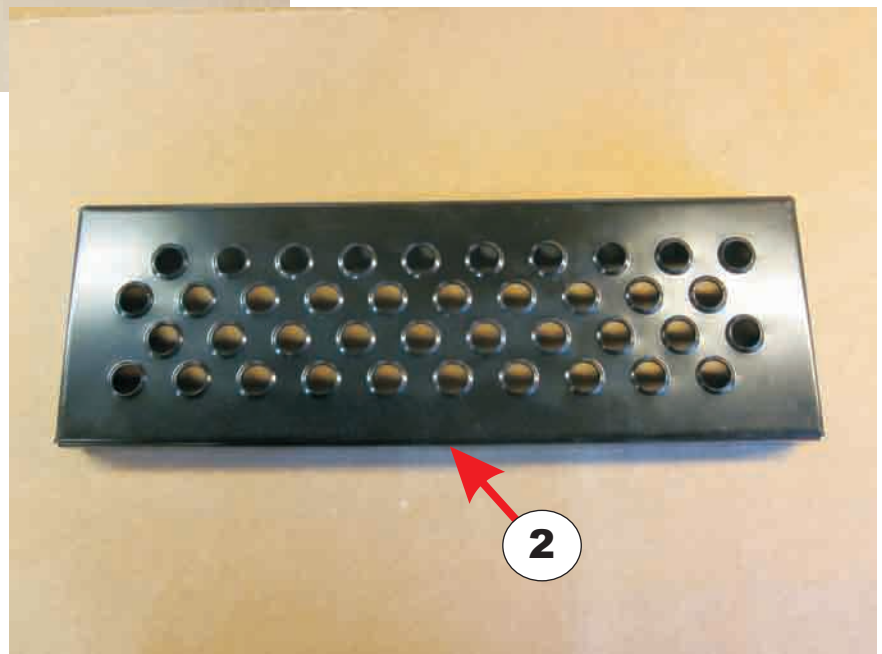

METAL STEP

Item#	Part#	Description
1	SC-S11057	Support bracket for exterior step
2	SC-R16501	Step plate (perforated)