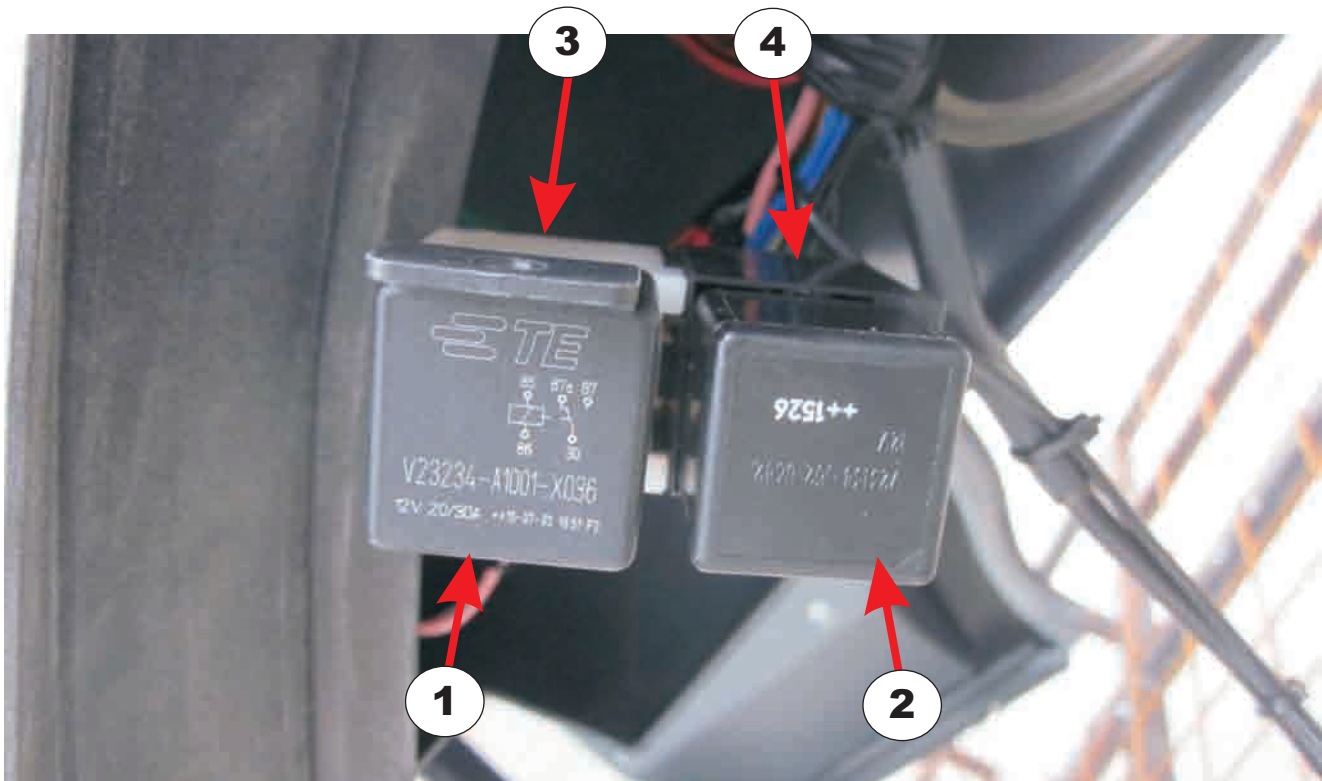

RELAYS

Item#	Part#	Description
1	SC-M10513	Relay - 12V - 20/30A
2	SC-M10515	Relay - 12V - 70A
3	SC-M10517	Connector block (white) for relay
4	SC-M12706	Connector block (black) for relay