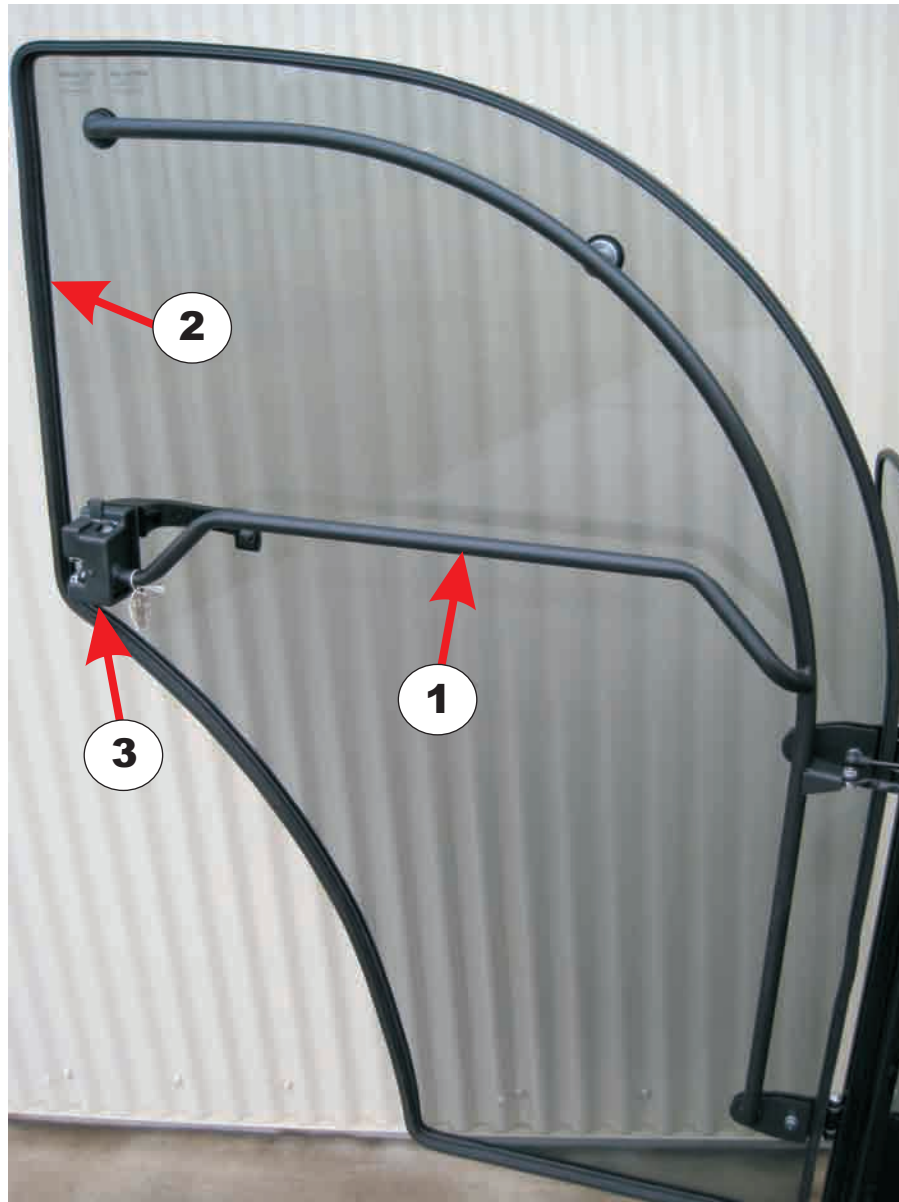

Item#	Part#	Description
5	SC-C10659	Side deflector glass
6	SC-P10211	Gasket/seal (glue-on) L = 170 cm <i>(when ordering this seal, please indicate length needed)</i>
7	SC-S11224K	Metal door hinge kit
8	SC-M13142	Door hinge gasket

**ALL-GLASS SIDE DEFLECTOR WINDOW**

**\*\*\* For Cabs With Plastic (ABS) "BUBBLE TOP" Roof Panel \*\*\***

Item#	Part#	Description
1	SC-M10174K	Bolt + washer + grommets
2	SC-R13152	Angle bracket to fix deflector glass
3	SC-V10613	Latch kit for side deflector window

**LH ALL- GLASS DOOR**

**\*\*\* For Cabs With Plastic (ABS) "BUBBLE TOP" Roof Panel \*\*\***

Item#	Part#	Description
1	SC-S11082	Door tubular handle/rail - LH side
2	SC-P10211	Gasket/seal (glue-on) L = 420 cm <i>(when ordering this seal, please indicate length needed)</i>
3	(see page 17)	Door latch hardware

**RH FIXED ALL-GLASS SIDE PANELS**

**\*\*\* For Cabs With Plastic (ABS) "BUBBLE TOP" Roof Panel \*\*\***

Item#	Part#	Description
1	SC-C10708	Side fixed glass pane - above A/C box
2	SC-P10211	Gasket/seal (glue-on) L = 350 cm <i>(when ordering this seal, please indicate length needed)</i>
3	SC-M10065K	L-bracket + screw + cap nut
4	SC-C10659	Side deflector glass