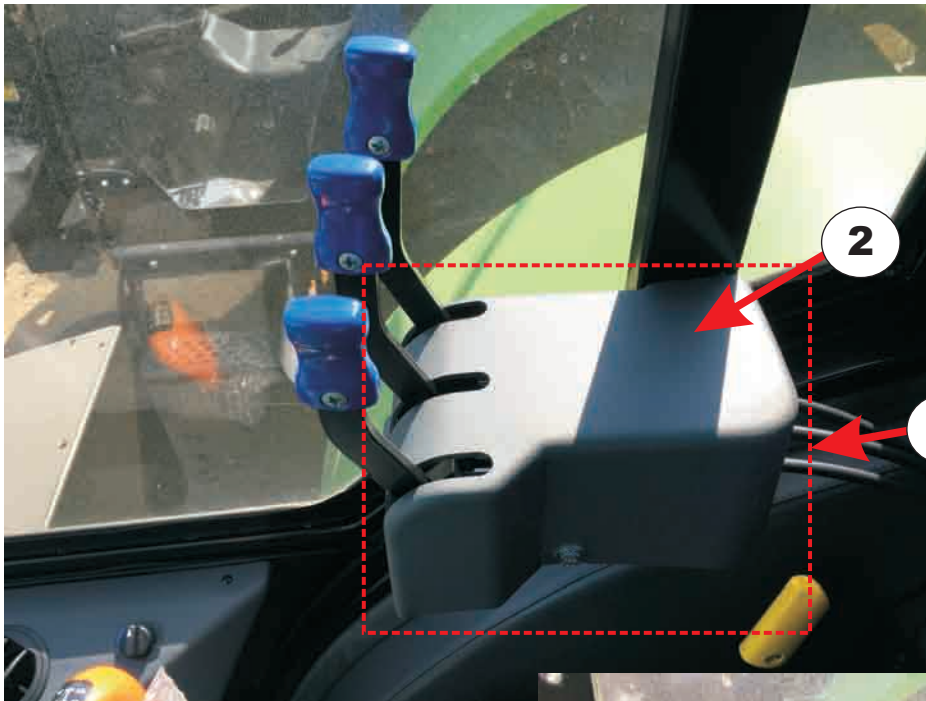

HYDRAULIC REMOTE LEVERS

Item#	Part#	Description
1	SC-I12747	Remote lever assembly (complete kit) Metal support / plastic cover / cables
2	SC-M14535	Plastic cover / shield

Item#	Part#	Description
3	SC-S11323	Metal support assembly
4	SC-M14532	Remote cable - L=950 mm (37")
	SC-M14533	Extension cable - L=1200 cm (47")