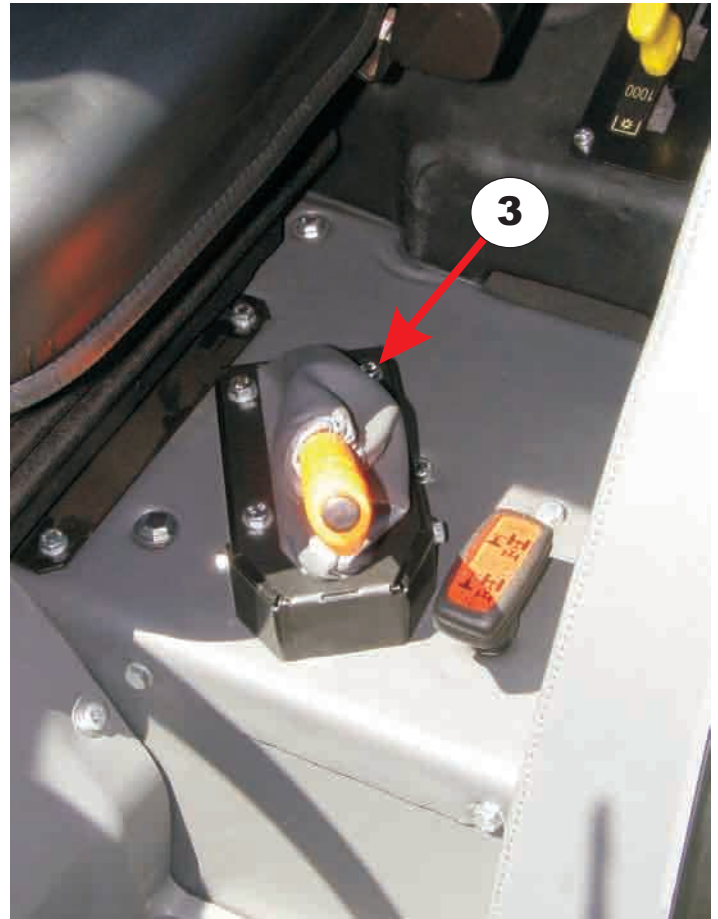

SHIFTER BOOTS / COVERS

Item#	Part#	Description
1	SC-I12337	Cover plate / Shifter boot - single lever
	SC-I12338	Cover plate / Shifter boot - dual lever
2	SC-I12336	Cover plate / Shifter boot - range lever
3	SC-I12335	Cover plate / Boot - parking brake