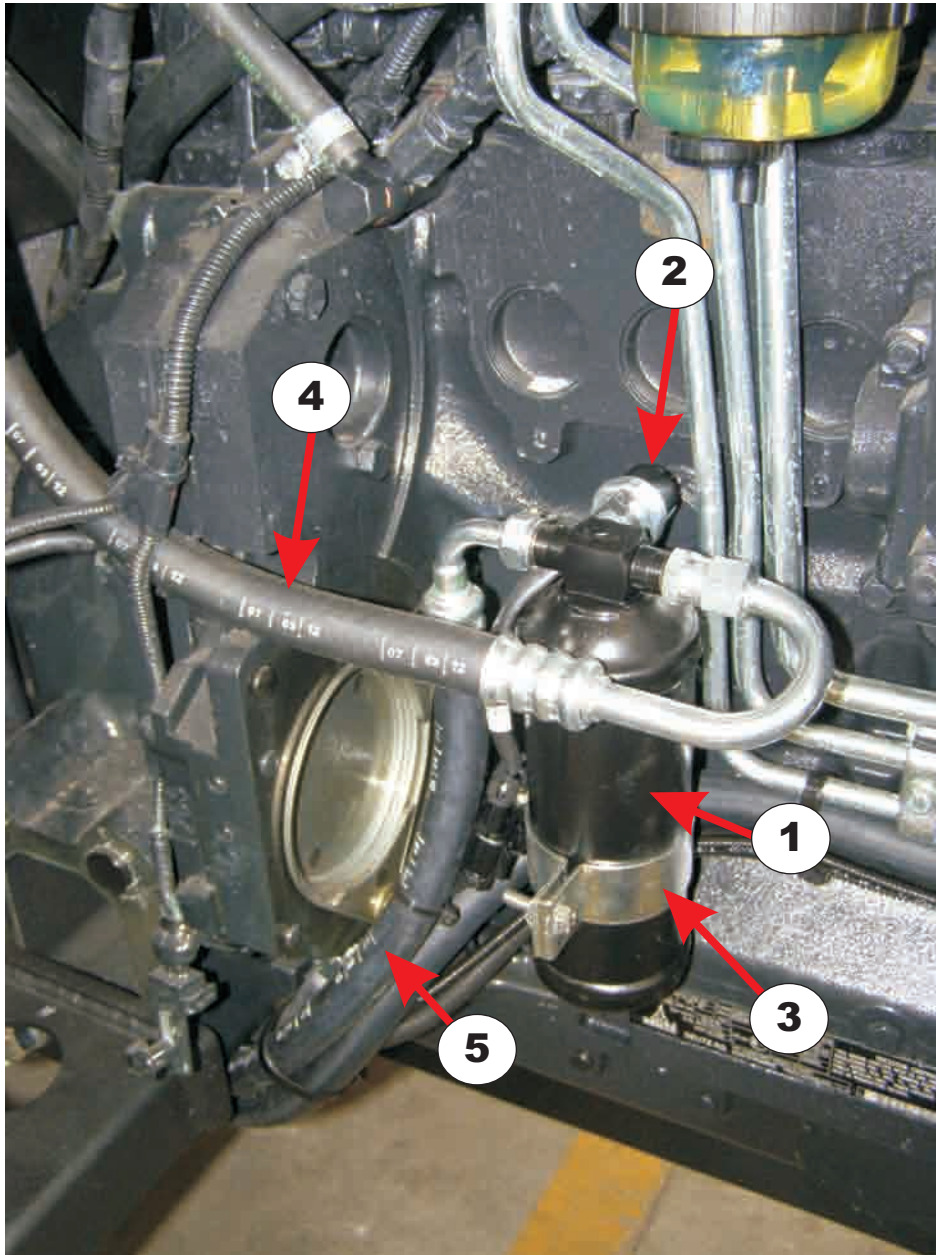

A/C SYSTEM

Item#	Part#	Description
1	SC-M11837	Dehydrator filter
2	SC-M12659	Pressure switch
3	SC-M11846	Support strap for dehydrator filter
4	SC-M13974	A/C hose - condenser to dryer
5	SC-M13975	A/C hose - dryer to evaporator