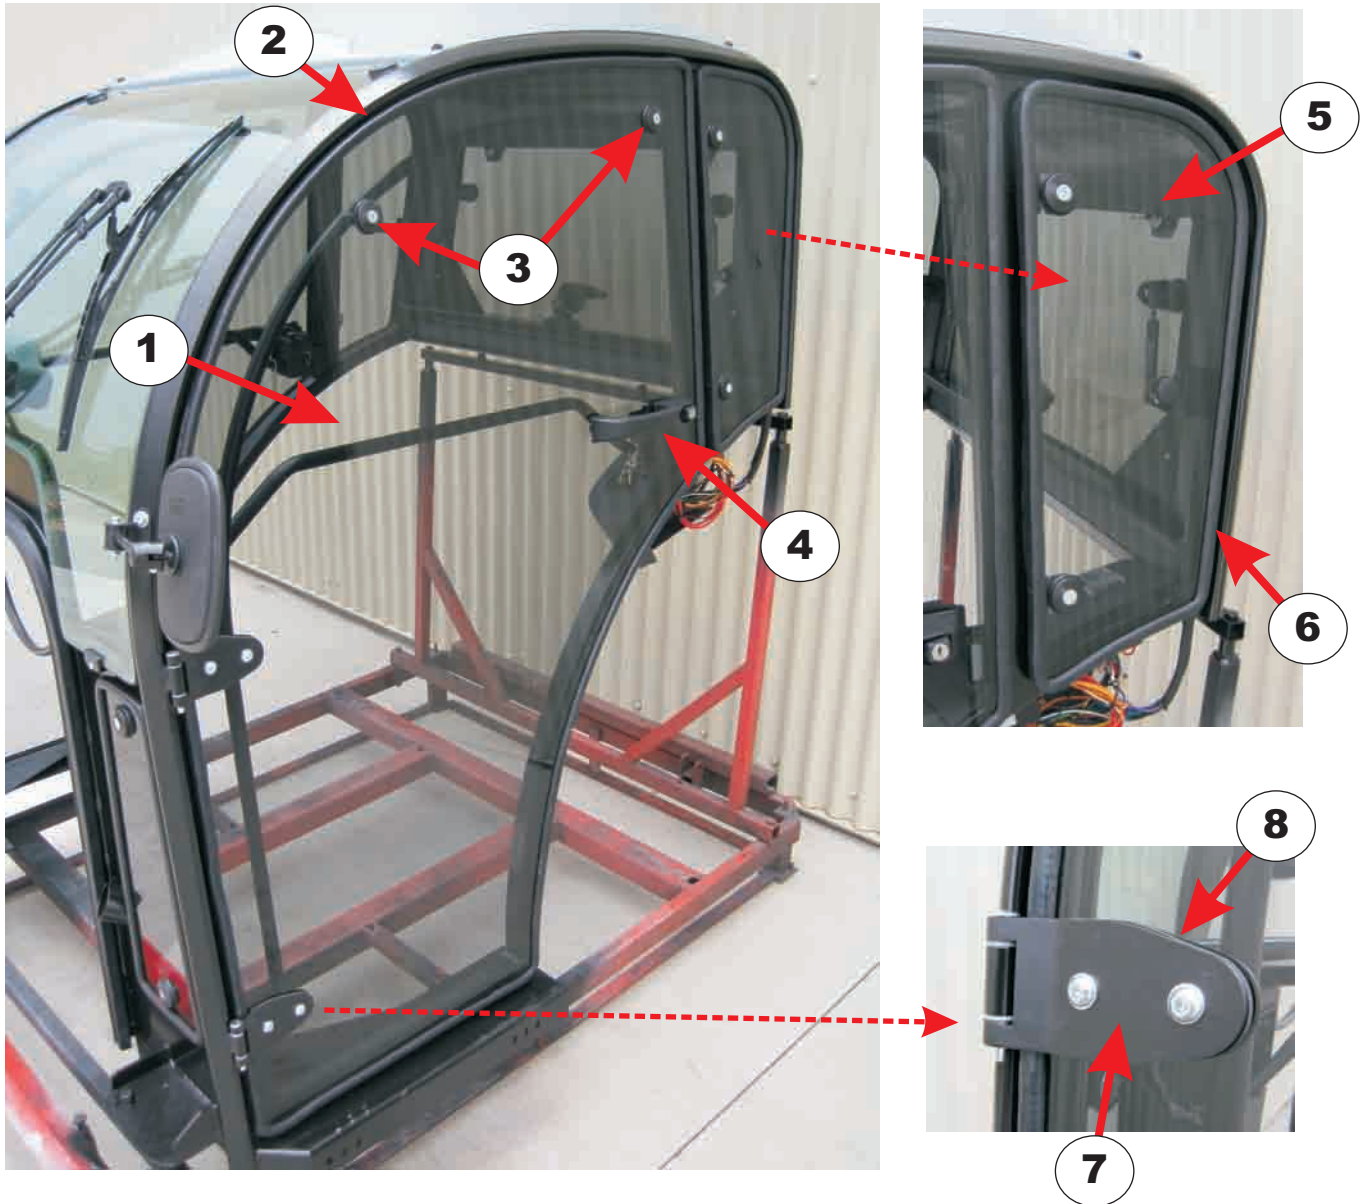

LH ALL-GLASS DOOR AND DEFLECTOR WINDOW

*** For Cabs With Plastic (ABS) "BUBBLE TOP" Roof Panel ***

Item#	Part#	Description
1	SC-C10658	Glass - door pane (Left)
2	SC-P10211	Gasket/seal (glue-on) L = 420 cm <i>(when ordering this seal, please indicate length needed)</i>
3	SC-M10174K	Bolt + washer + grommets
4	SC-M12747K	Exterior door handle assembly

Item#	Part#	Description
5	SC-C10659	Side deflector glass
6	SC-P10211	Gasket/seal (glue-on) L = 170 cm <i>(when ordering this seal, please indicate length needed)</i>
7	SC-S11224K	Metal door hinge kit
8	SC-M13142	Door hinge gasket