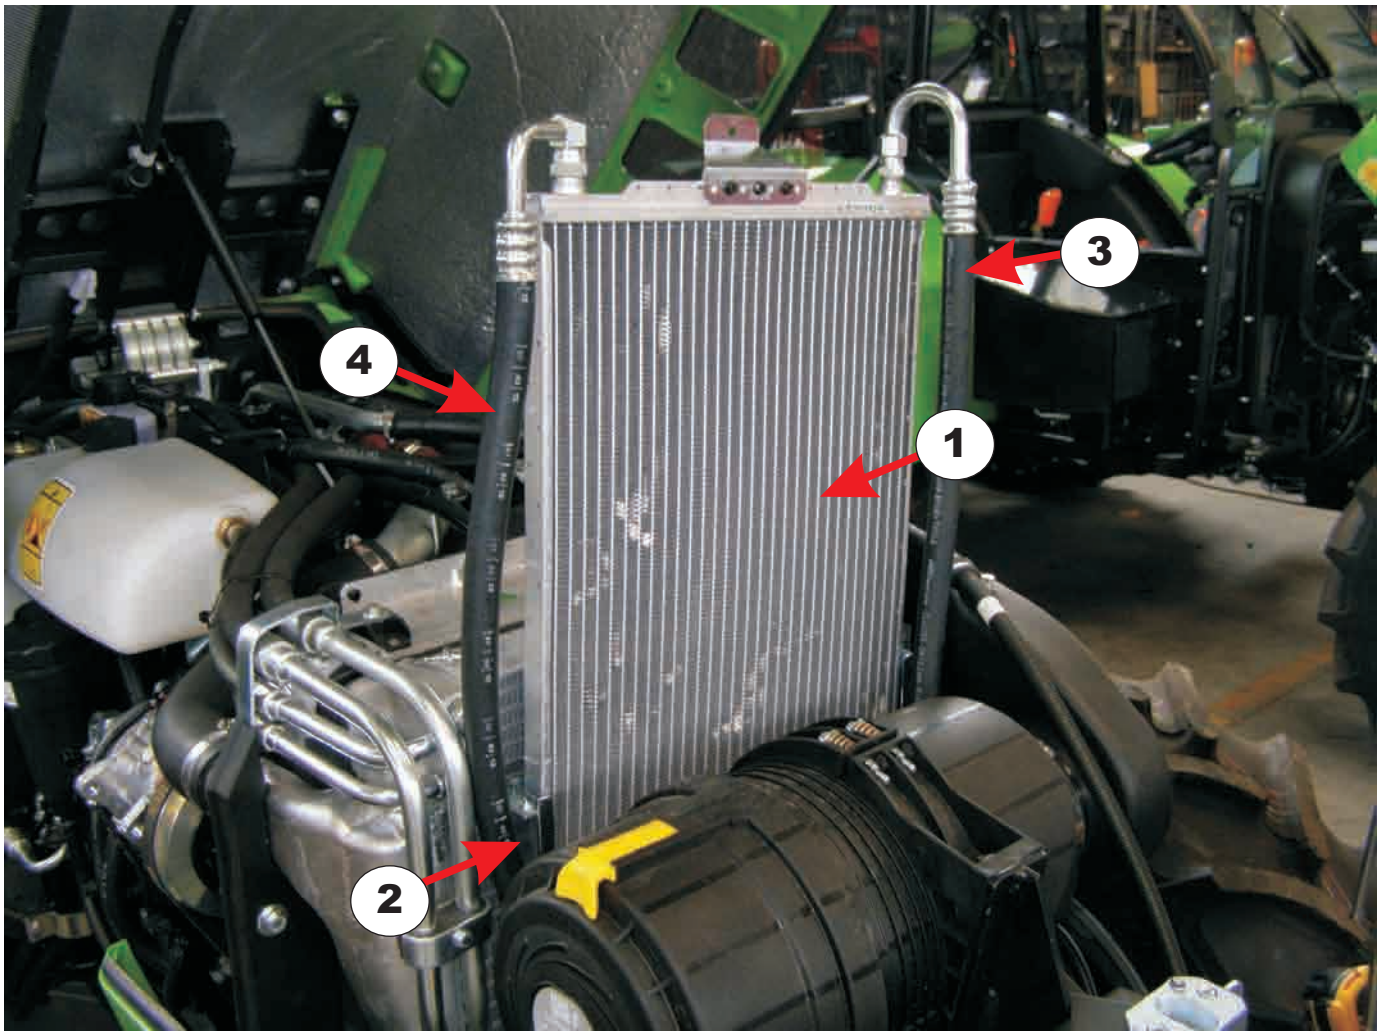

A/C SYSTEM

Item#	Part#	Description
1	SC-M12531	Condenser coil
2	SC-S11060	Support frame for condenser coil
3	SC-M13974	A/C hose - condenser to dryer
4	SC-M13973	A/C hose - compressor to condenser
5	SC-R16592	Plate to fix condensor