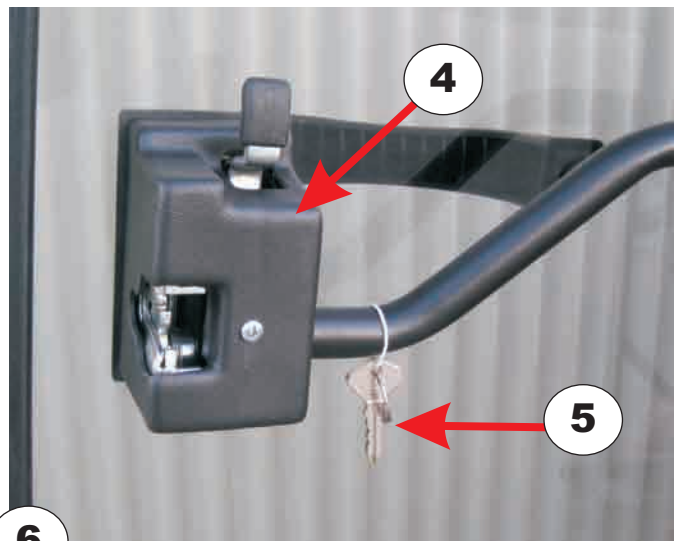

**DOOR HARDWARE**

Item#	Part#	Description
1	SC-M12747K	Door handle assembly (exterior)
2	SC-M10695	Internal lock assembly
3	SC-M13216	Gasket for door lock assembly (interior)
4	SC-M12804	Cover for door lock assembly (interior)
5	SC-M12722	Door keys (set of 2 pcs)
6	SC-M10764	Door opening piston (L = 330 mm - 13")
7	SC-M10946	Spherical joint for gas door piston
8	SC-U10083	Cap nut - M8
9	SC-M10151	Door opening limit strap with flanges
10	SC-I11692	Door locking catch (threaded stud)
11	SC-U10038	FH bolt - M8 x 30 mm