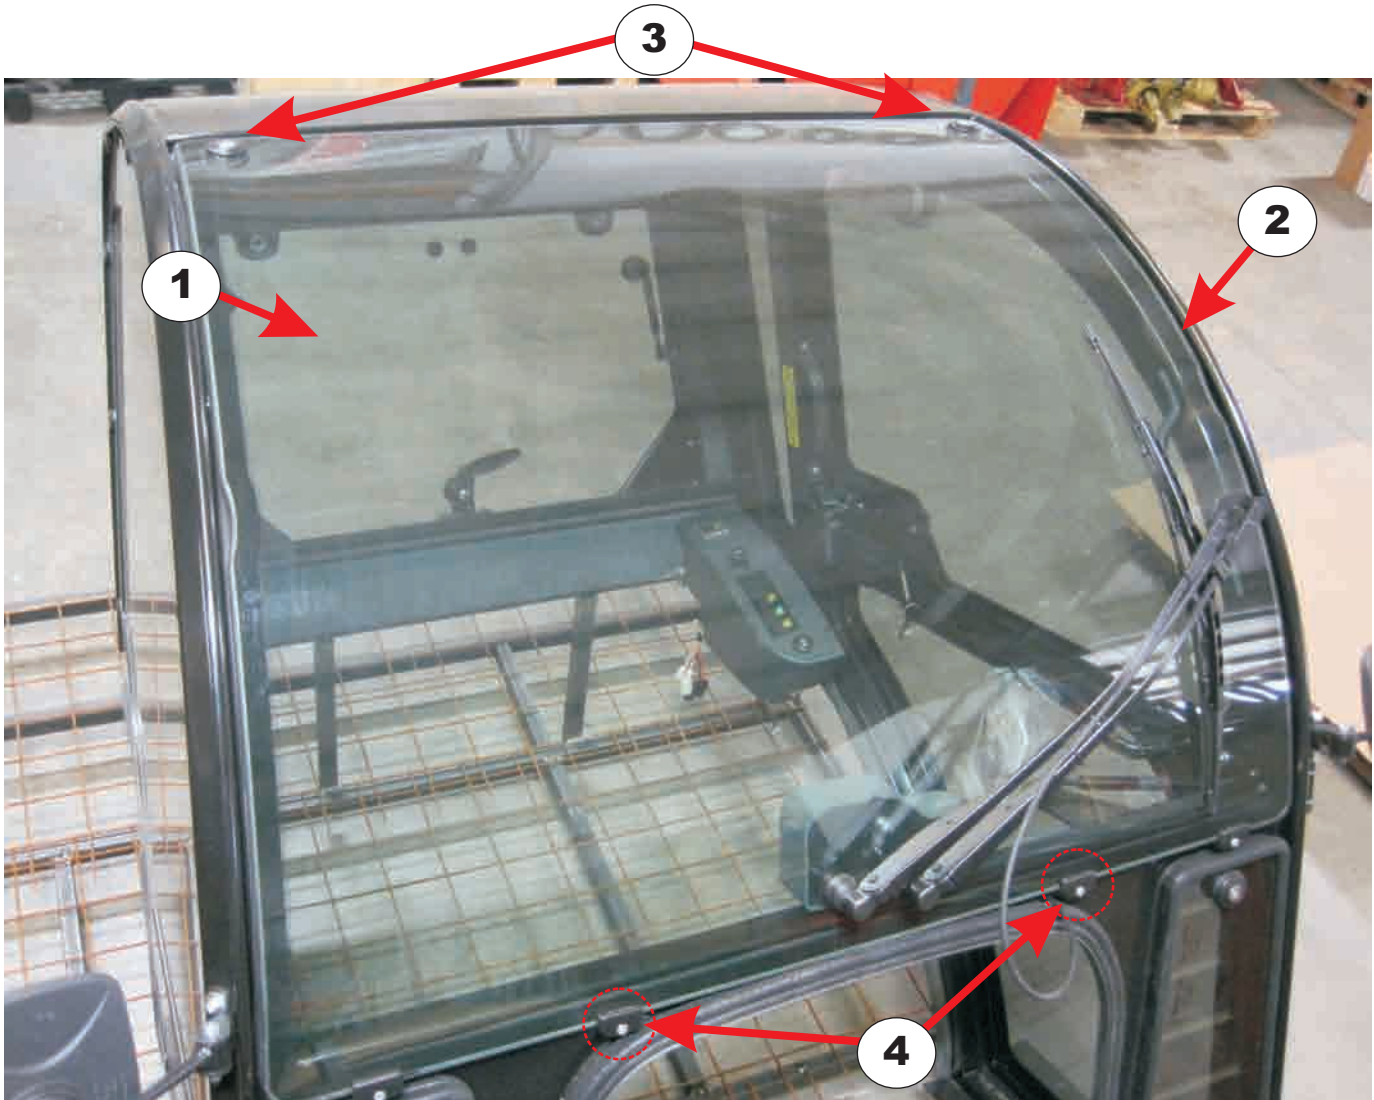

FRONT WINDSHIELD

*** For Cabs with All-Steel "FLAT TOP" Roof Panel ***

Item#	Part#	Description
1	SC-C10845	Glass - front windshield
2	SC-P10211	Gasket/seal (glue-on) L = 420 cm <i>(when ordering this seal, please indicate length needed)</i>
3	SC-M10174K	Bolt + washer + grommets
4	SC-M10065K	L-bracket + screw + cap nut