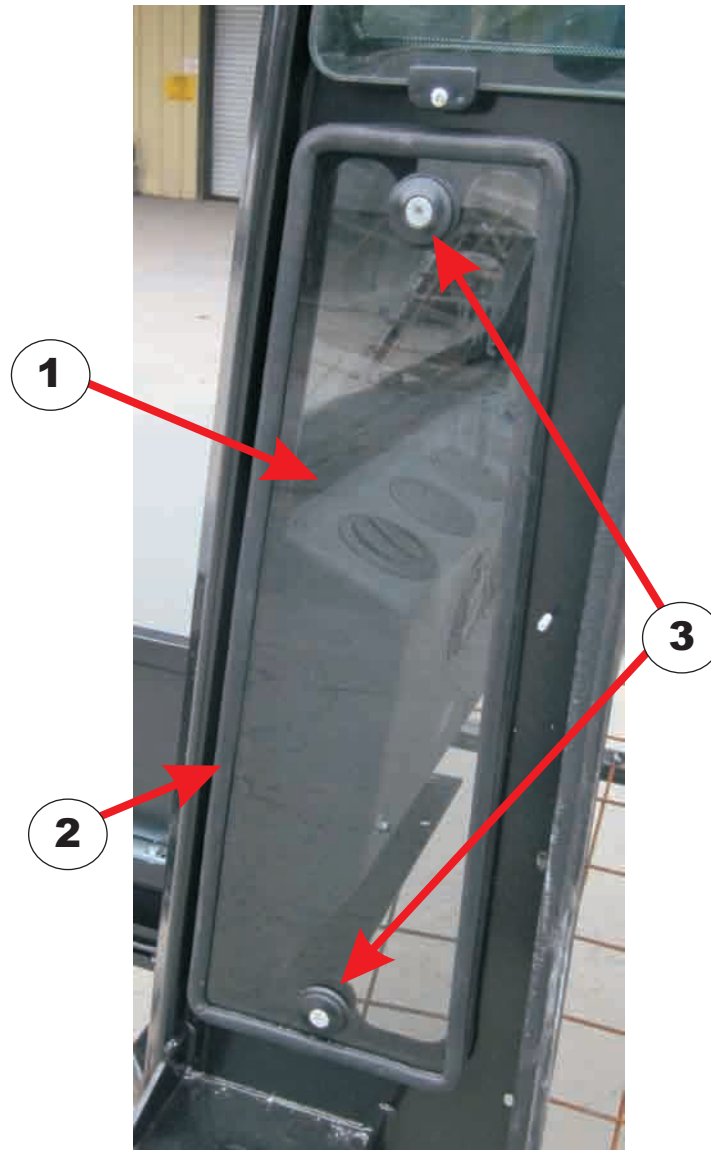

LOWER FRONT FIXED GLASS

*** For Cabs with All-Steel "FLAT TOP" Roof Panel ***

Item#	Part#	Description
1	SC-C10846	Glass - Lower front fixed pane
2	SC-P10175	Gasket/seal (U-clamp) L = 180 cm <i>(when ordering this seal, please indicate length needed)</i>
3	SC-M10174K	Bolt + washer + grommets