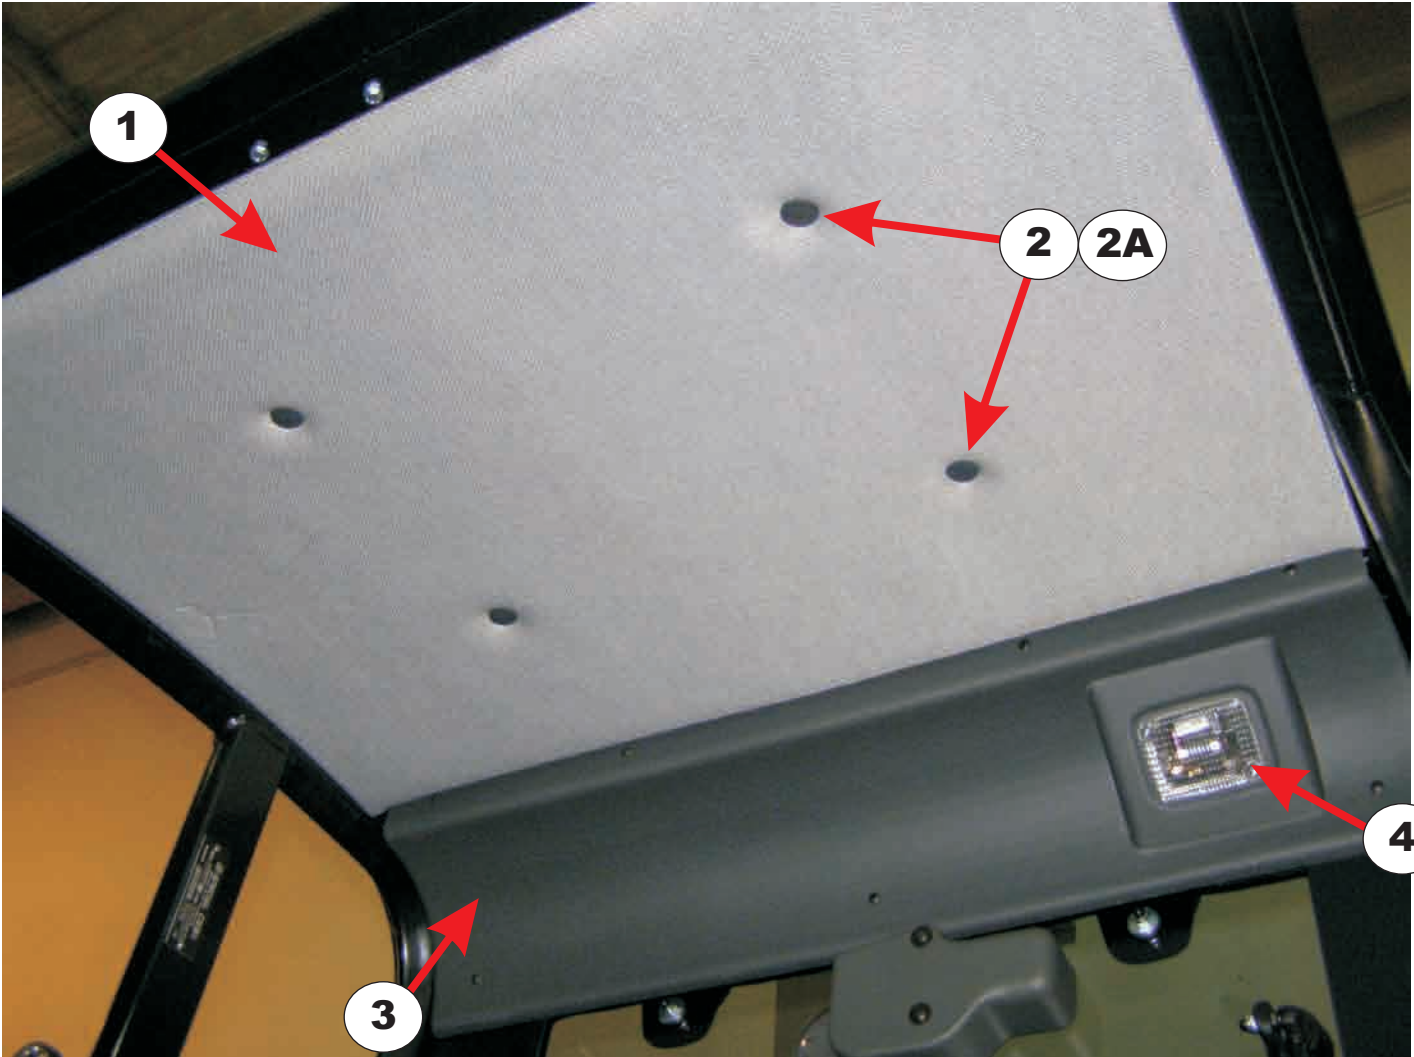

ROOF PANEL (INTERIOR)

*** For Cabs with All-Steel "FLAT TOP" Roof Panel ***

Item#	Part#	Description
1	SC-M14631	Interior lining material (steel roof)
2	SC-M10187	Plastic grommet/plug for lining material
2A	SC-S11366	Metal stud for lining material (not shown)
3	SC-M14470	Curved rear interior ceiling panel
4	SC-M10038	Interior light fixture with switch