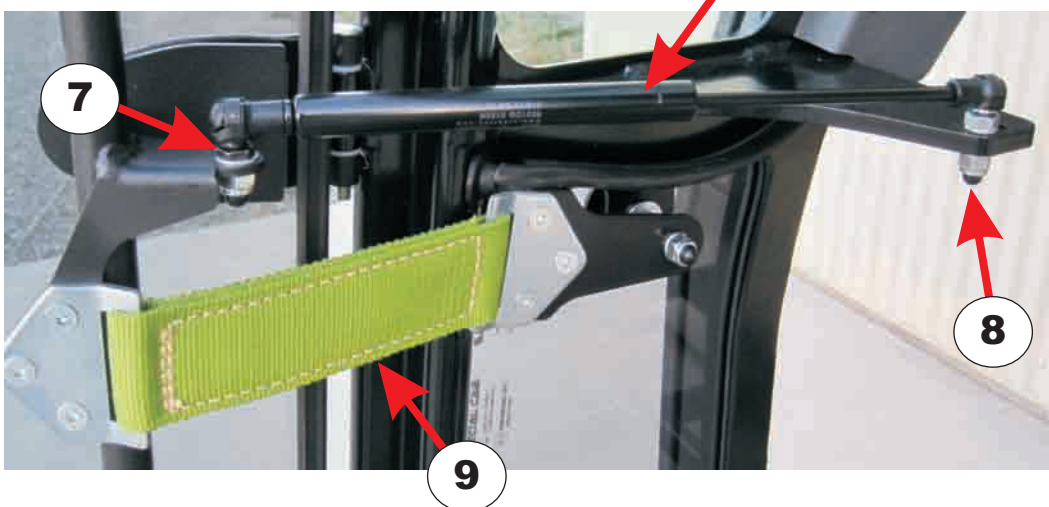

**DOOR HARDWARE**

Item#	Part#	Description
1	SC-M12747K	Door handle assembly (exterior)
2	SC-M10695	Internal lock assembly
3	SC-M13216	Gasket for door lock assembly (interior)
4	SC-M12804	Cover for door lock assembly (interior)
5	SC-M12722	Door keys (set of 2 pcs)
6	SC-M10764	Door opening piston (L = 330 mm - 13")
7	SC-M10946	Spherical joint for gas door piston
8	SC-U10083	Cap nut - M8
9	SC-M10151	Door opening limit strap with flanges
10	SC-I11692	Door locking catch (threaded stud)
11	SC-U10038	FH bolt - M8 x 30 mm