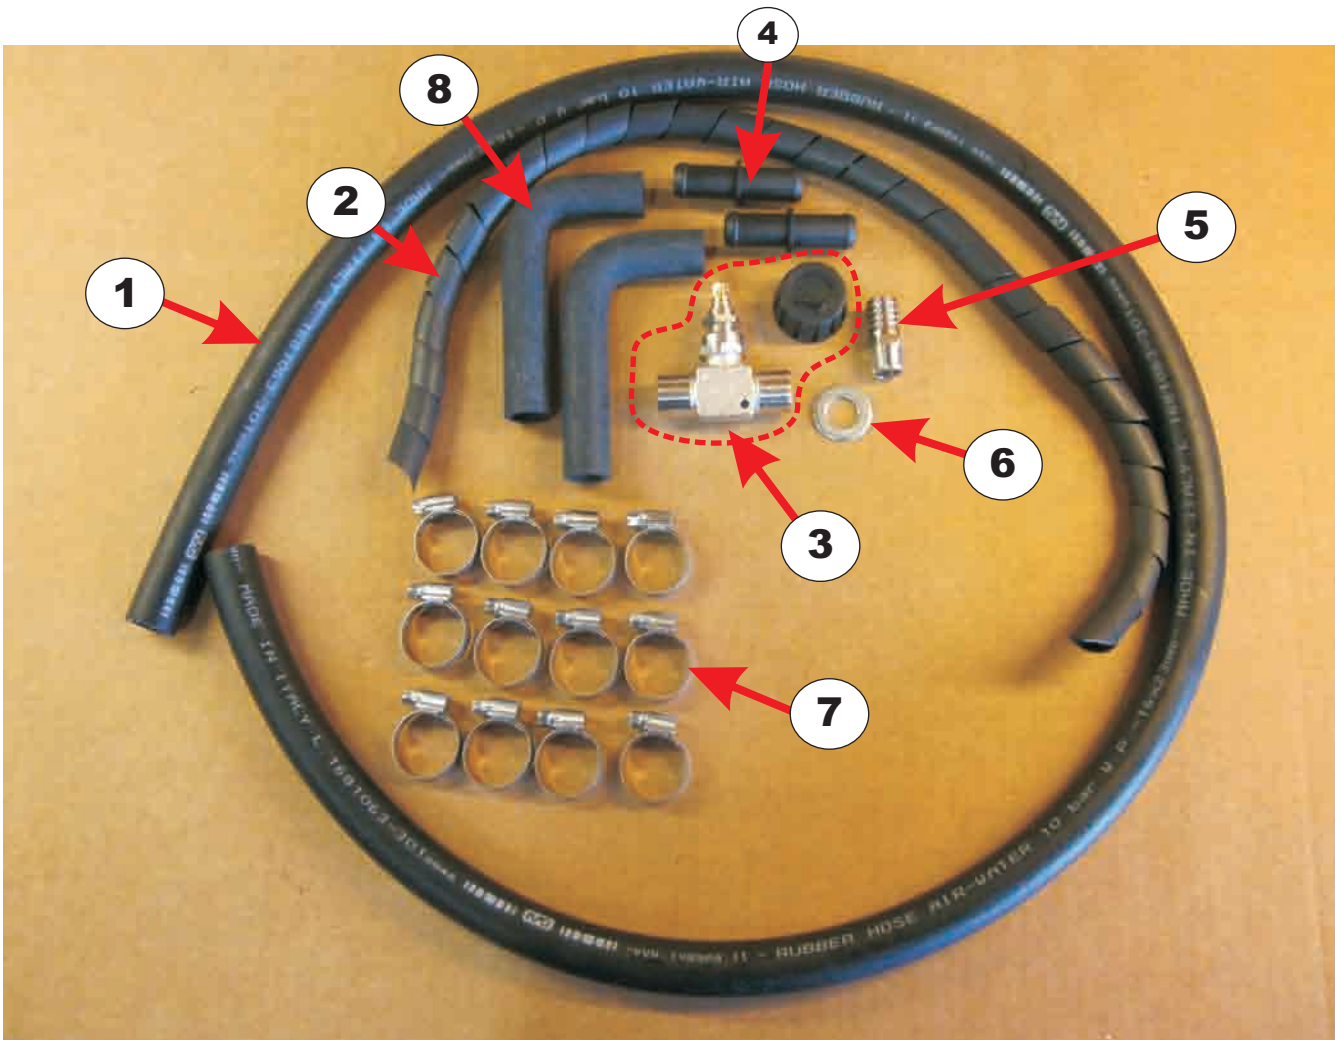

**A/C SYSTEM**

Item#	Part#	Description
1	SC-M12531	Condenser coil
2	SC-S11060	Support frame for condenser coil
3	SC-M13974	A/C hose - condenser to dryer
4	SC-M13973	A/C hose - compressor to condenser
5	SC-R16592	Plate to fix condensor

**WATER HOSES / FITTINGS**

Item#	Part#	Description
1	SC-M13979	Water hose tubing - 16 x 23 mm
2	SC-P10178	Tubing spiral (sold by Meter length) <i>(when ordering this material, please indicate length needed)</i>
3	SC-M13654	Water vavle (steel)
4	SC-M12900	Tubing connector (straight) - 16 mm