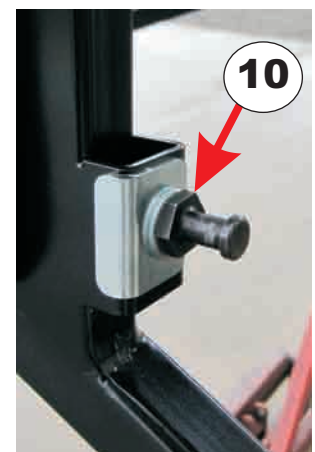

**DOOR HARDWARE**

Item#	Part#	Description
1	SC-M12747K	Door handle assembly (exterior)
2	SC-M10695	Internal lock assembly
3	SC-M13216	Gasket for door lock assembly (interior)
4	SC-M12804	Cover for door lock assembly (interior)
5	SC-M12722	Door keys (set of 2 pcs)
6	SC-M10764	Door opening piston (L = 330 mm - 13")
7	SC-M10946	Spherical joint for gas door piston
8	SC-U10083	Cap nut - M8
9	SC-M10151	Door opening limit strap with flanges
10	SC-I11692	Door locking catch (threaded stud)
11	SC-U10038	FH bolt - M8 x 30 mm