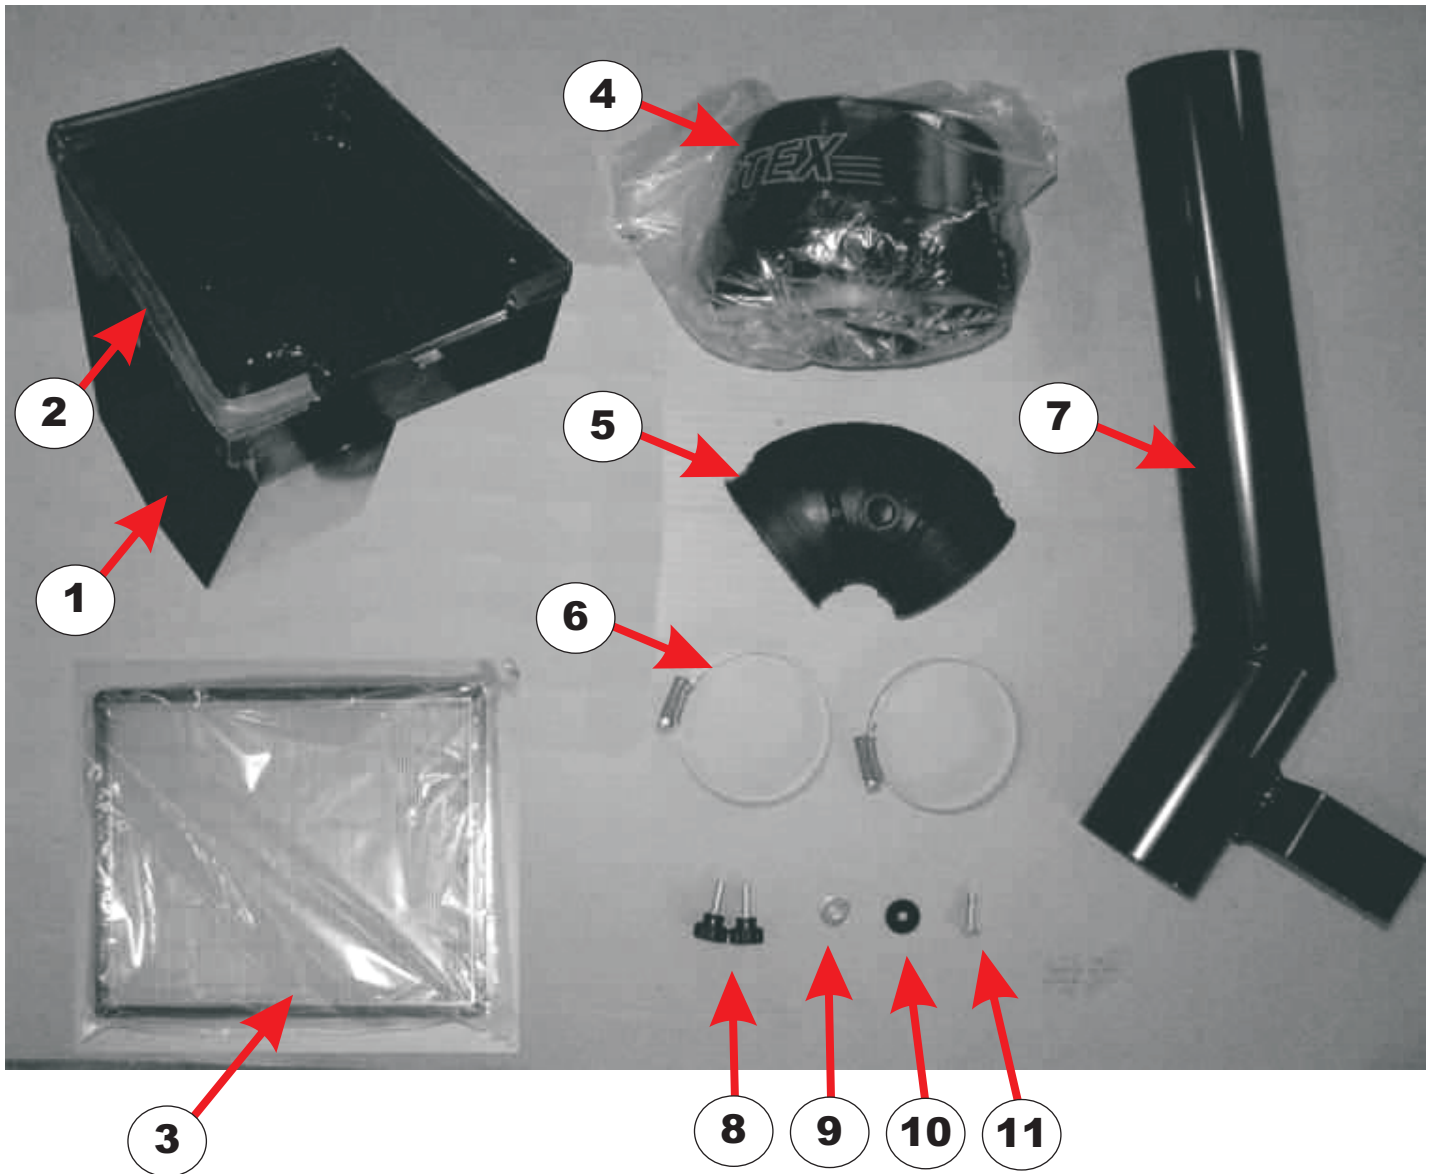

A/C SYSTEM

Item#	Part#	Description
1	SC-S11126	A/C filter holder / cover
2	SC-P10098	Gasket/seal for filter housing - L = 110 cm <i>(when ordering this seal, please indicate length needed)</i>
3	SC-M13246	Air filter (paper - dust)
	SC-M13245	Air filter (activated charcoal)
4	SC-M13790	Air-intake pre-filter
5	SC-M14178	Rubber "L" - 90° for A/C intake system

Item#	Part#	Description
6	SC-M13990	Hose clamp
7	SC-S11143	Air intake pipe (steel)
8	SC-M11066	Thumb screw - M6 x 20 mm
9	SC-U10071	Flat washer (steel) - M6 x 18 mm
10	SC-M10876	Plastic washer - M6 x 20 mm
11	SC-U10050	Bolt TE - M6 x 20 mm