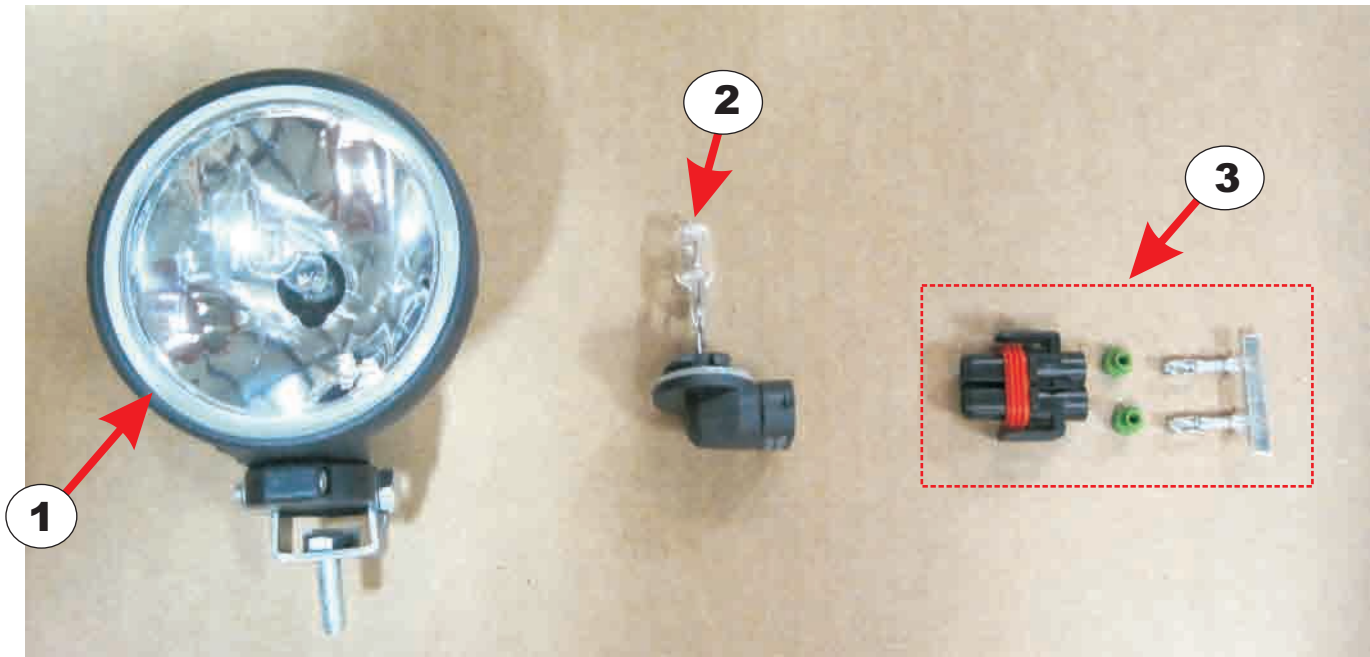

**METAL STEP**

---

Item#	Part#	Description
1	SC-S11057	Support bracket for exterior step
2	SC-R16501	Step plate (perforated)

---

**REAR WORKING LIGHTS**

---

Item#	Part#	Description
1	SC-M13000	Rear light fixture - Round (complete kit)
2	SC-M12622	Light bulb 12V - 55W
3	SC-M12474	FM electrical connector for rear light