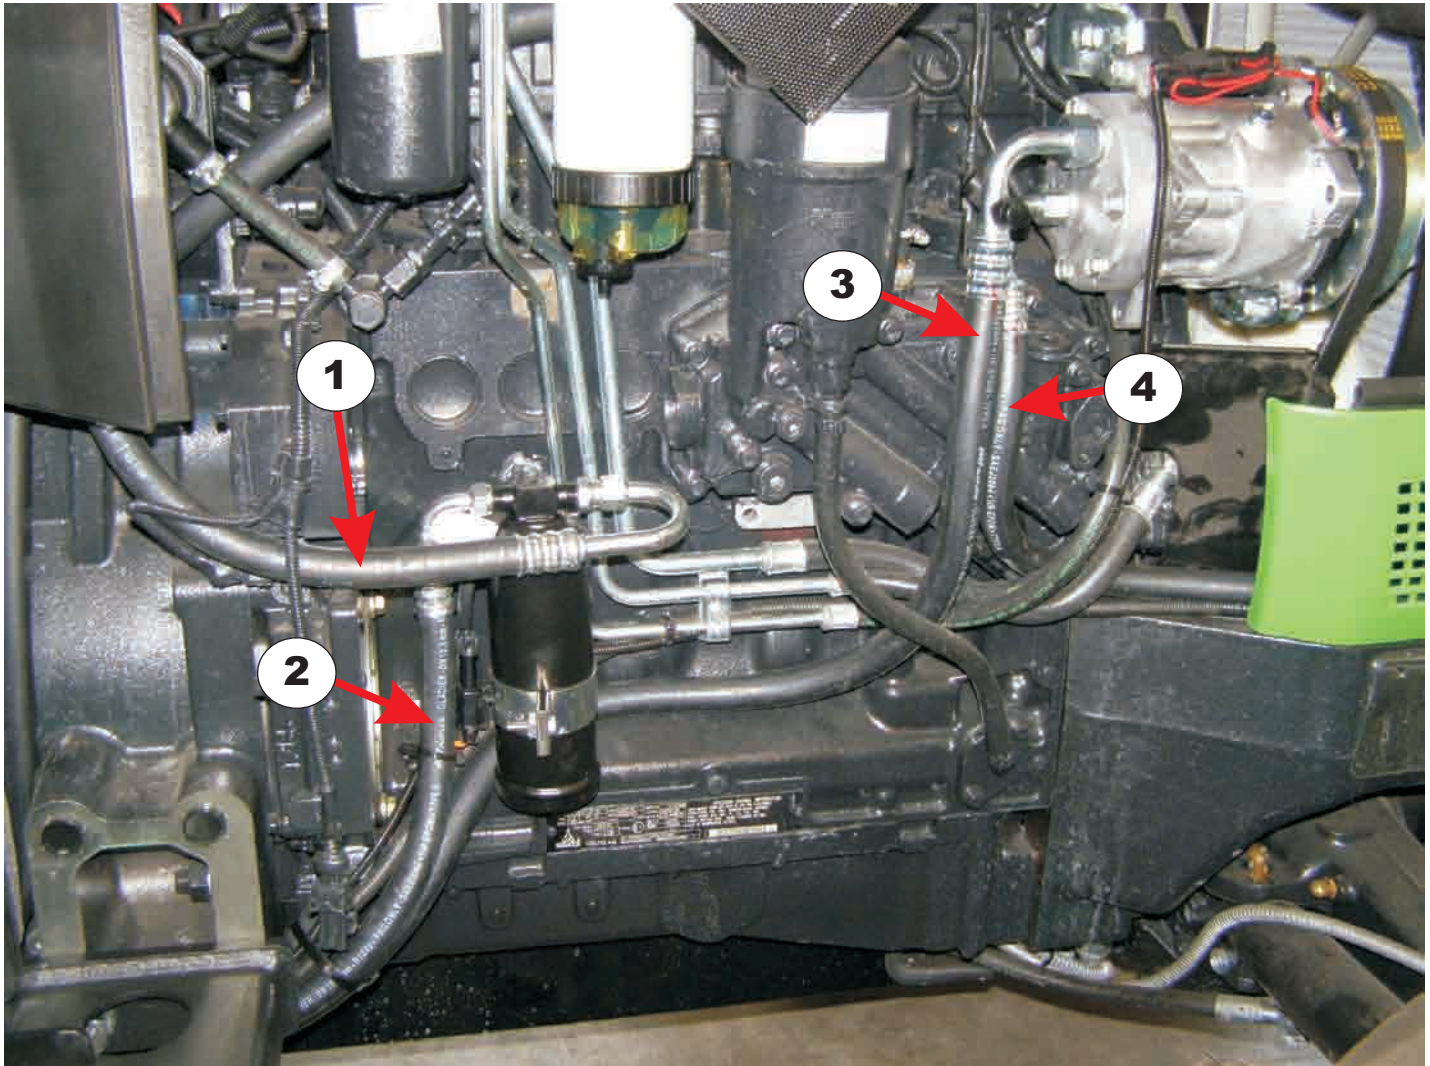

A/C SYSTEM

Item#	Part#	Description
1	SC-M13974	A/C hose - condenser to dryer
2	SC-M13975	A/C hose - dryer to evaporator
3	SC-M13976	A/C hose - compressor to evaporator
4	SC-M13973	A/C hose - compressor to condenser