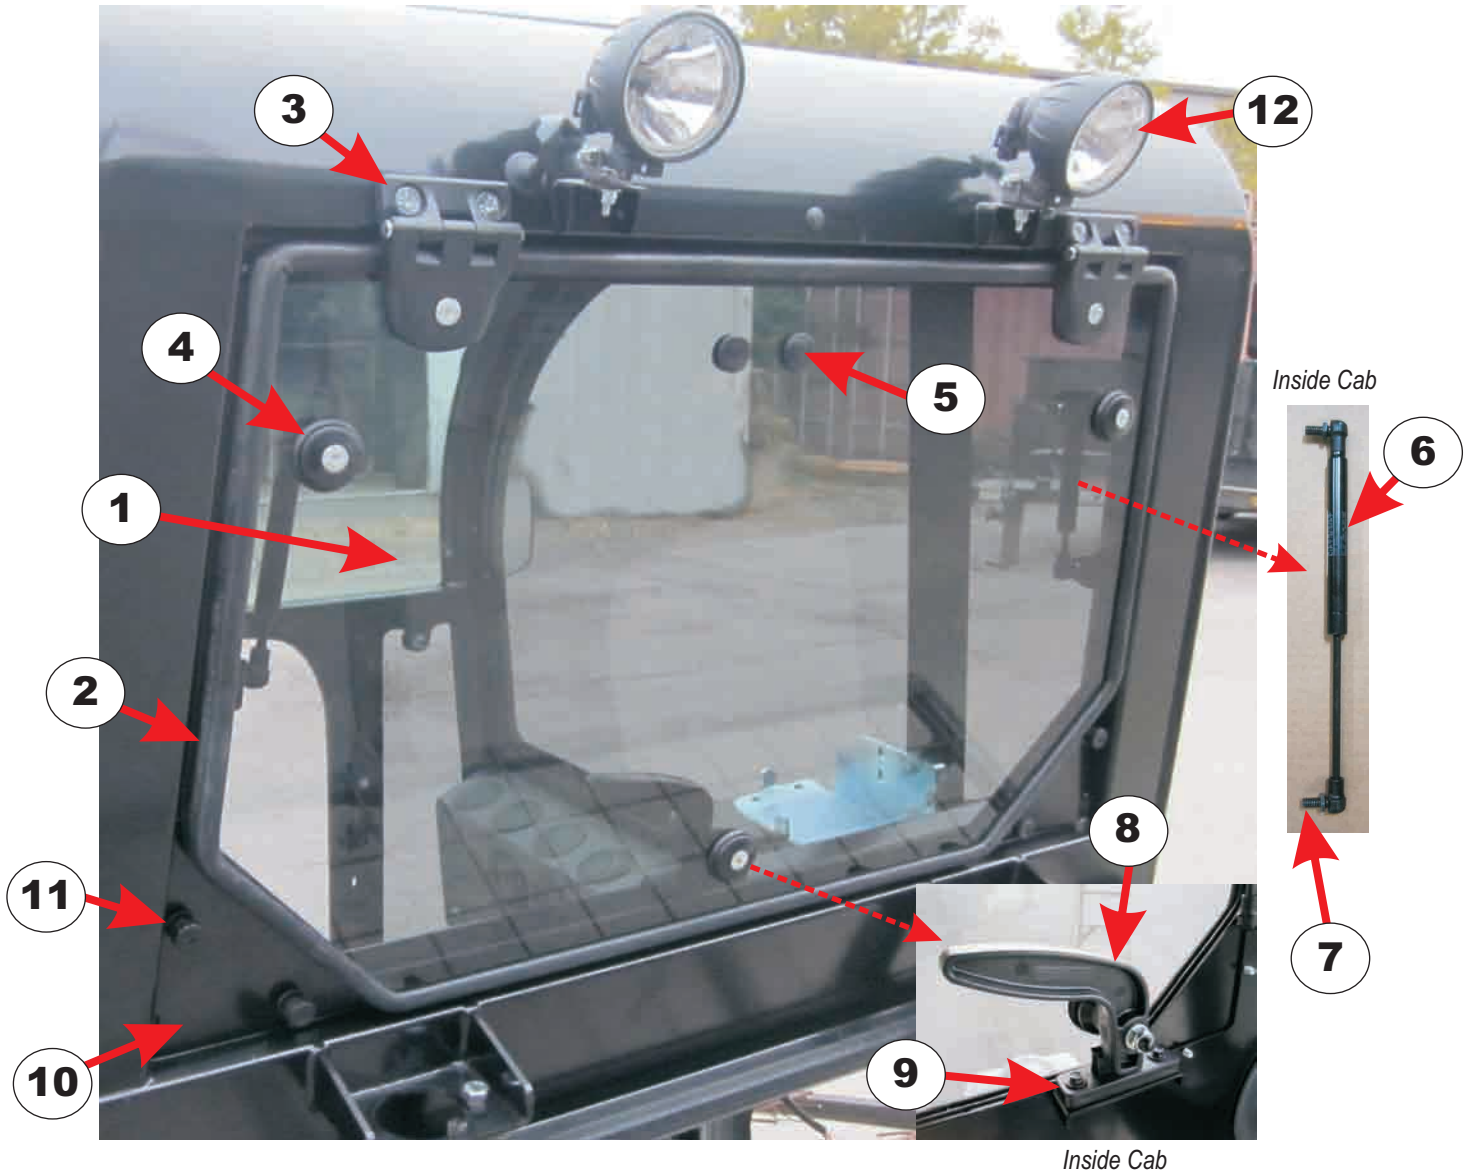

REAR GLASS WINDOW

*** For Cabs with All-Steel "FLAT TOP" Roof Panel ***

Item#	Part#	Description
1	SC-C10850	Glass - rear window pane
2	SC-P10175	Gasket/seal (U-clamp) L = 230 cm (when ordering this seal, please indicate length needed)
3	SC-M10078K	Hinge kit - rear window (nylon)
4	SC-M10020K	Piston support block / bolt / washer kit
5	SC-M10089	Rubber plug
6	SC-M11834	Rear window opening piston - L=290 (11.5")

Item#	Part#	Description
7	SC-M10946	Spherical joint for gas cylinder
8	SC-M11851K	Rear window latch kit
9	SC-M10031	Rear window latch plate
10	SC-R16525	Metal (triangular) coverplate
11	SC-M11281	Thumb screw + washer
12	SC-M13000	Rear light fixture - Round (complete kit) (see page 34 for additional light fixture parts)