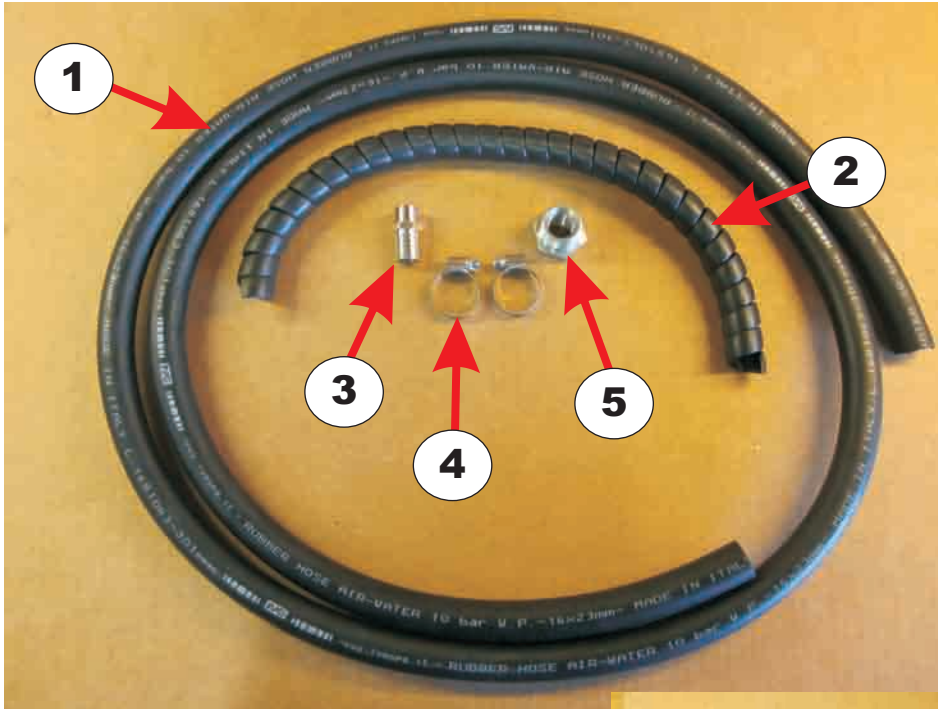

WATER HOSES / FITTINGS

Item#	Part#	Description
1	SC-M13977	Water hose tubing - 16 x 23 mm
2	SC-P10178	Tubing spiral (sold by Meter length) <i>(when ordering this material, please indicate length needed)</i>
3	SC-M14164	Hose barb fitting adapter
4	SC-M11937	Hose clamp (adjustable)

Item#	Part#	Description
5	SC-M14610	Reducer bushing
6	SC-M13977	Water hose tubing - 16 x 23 mm
7	SC-M14610	Reducer bushing
8	SC-M14164	Hose barb fitting adapter
9	SC-M11937	Hose clamp (adjustable)