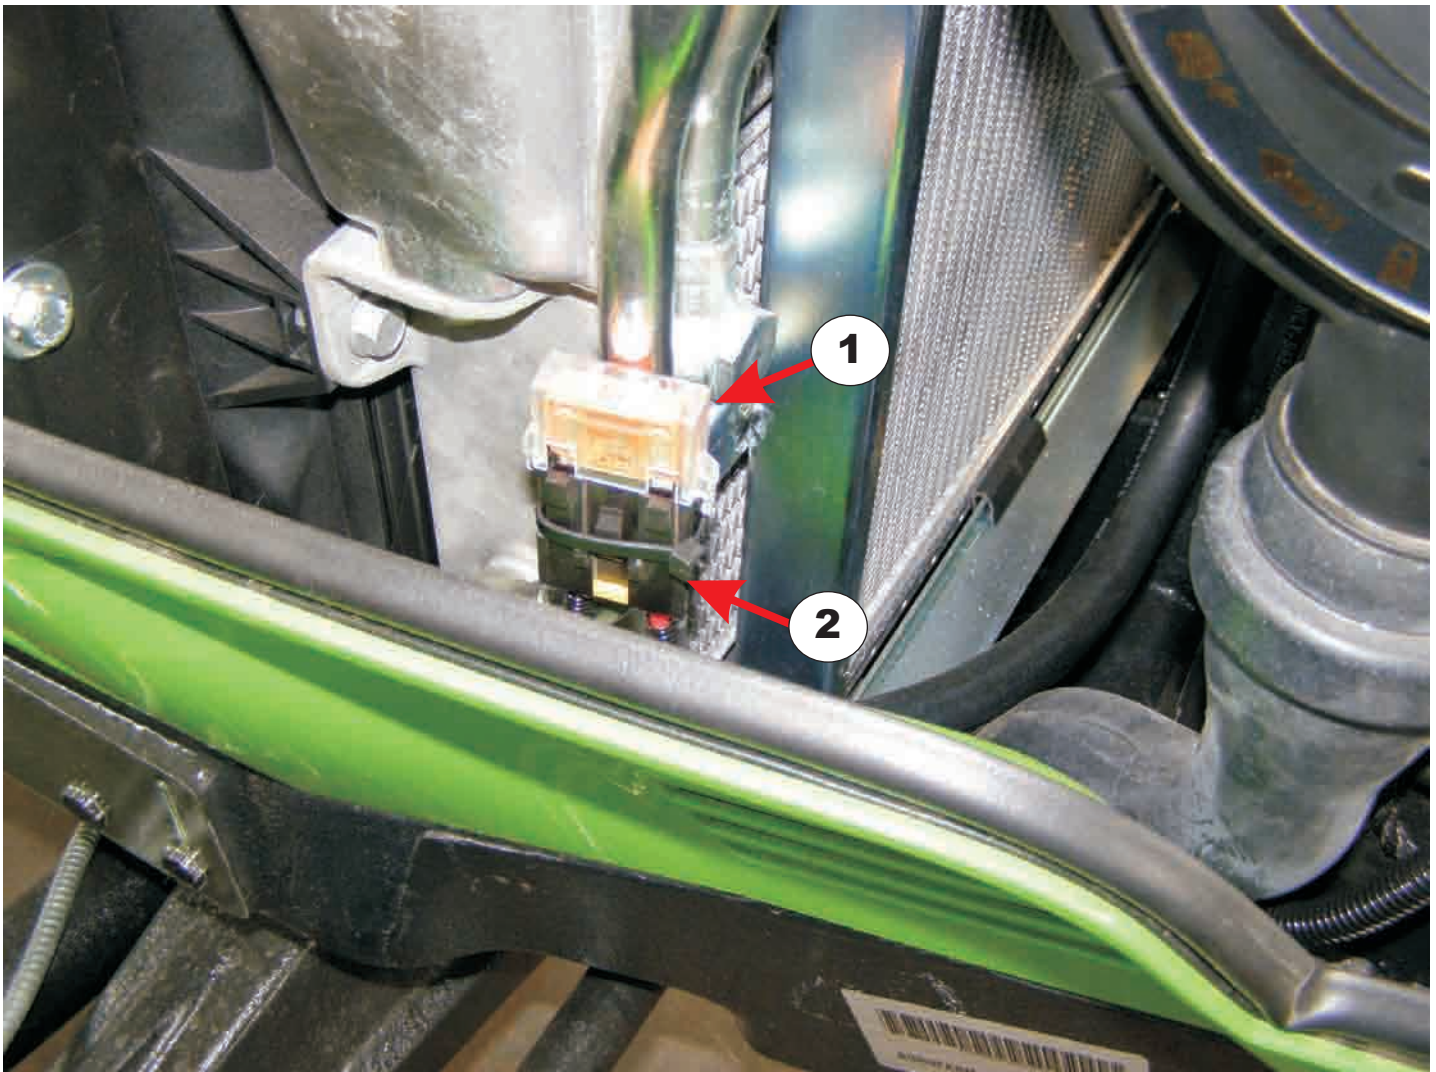

MAIN FUSE

Item#	Part#	Description
1	SC-M11770	Main fuse
2	SC-M11771	Main fuse socket