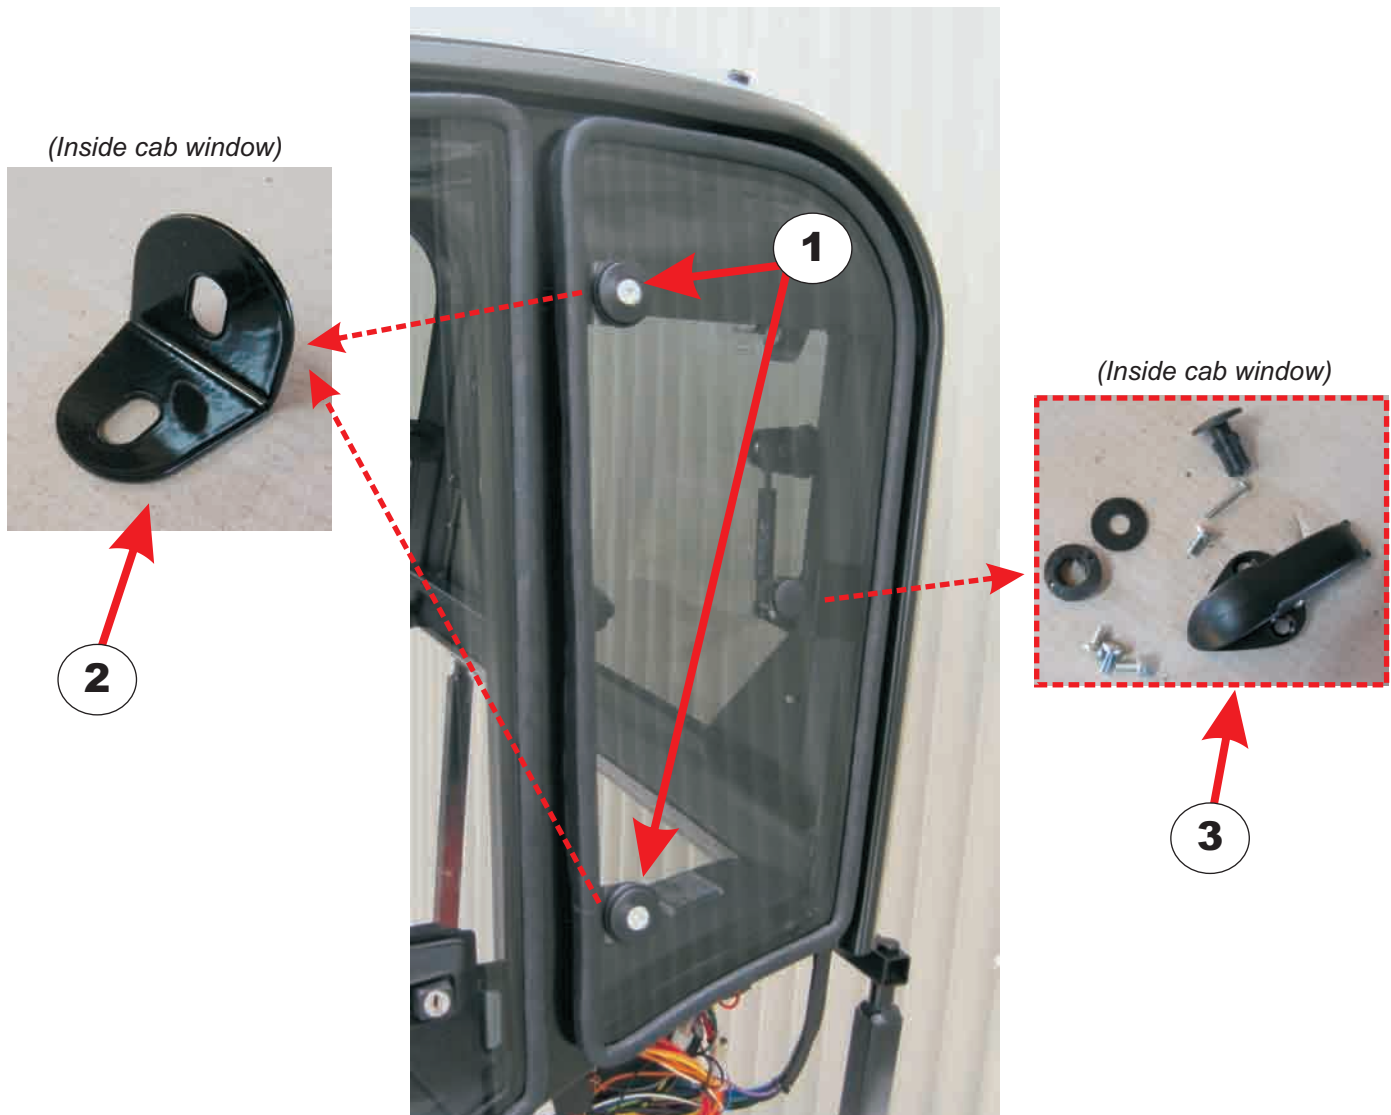

ALL-GLASS SIDE DEFLECTOR WINDOW

*** For Cabs With Plastic (ABS) "BUBBLE TOP" Roof Panel ***

Item#	Part#	Description
1	SC-M10174K	Bolt + washer + grommets
2	SC-R13152	Angle bracket to fix deflector glass
3	SC-V10613	Latch kit for side deflector window