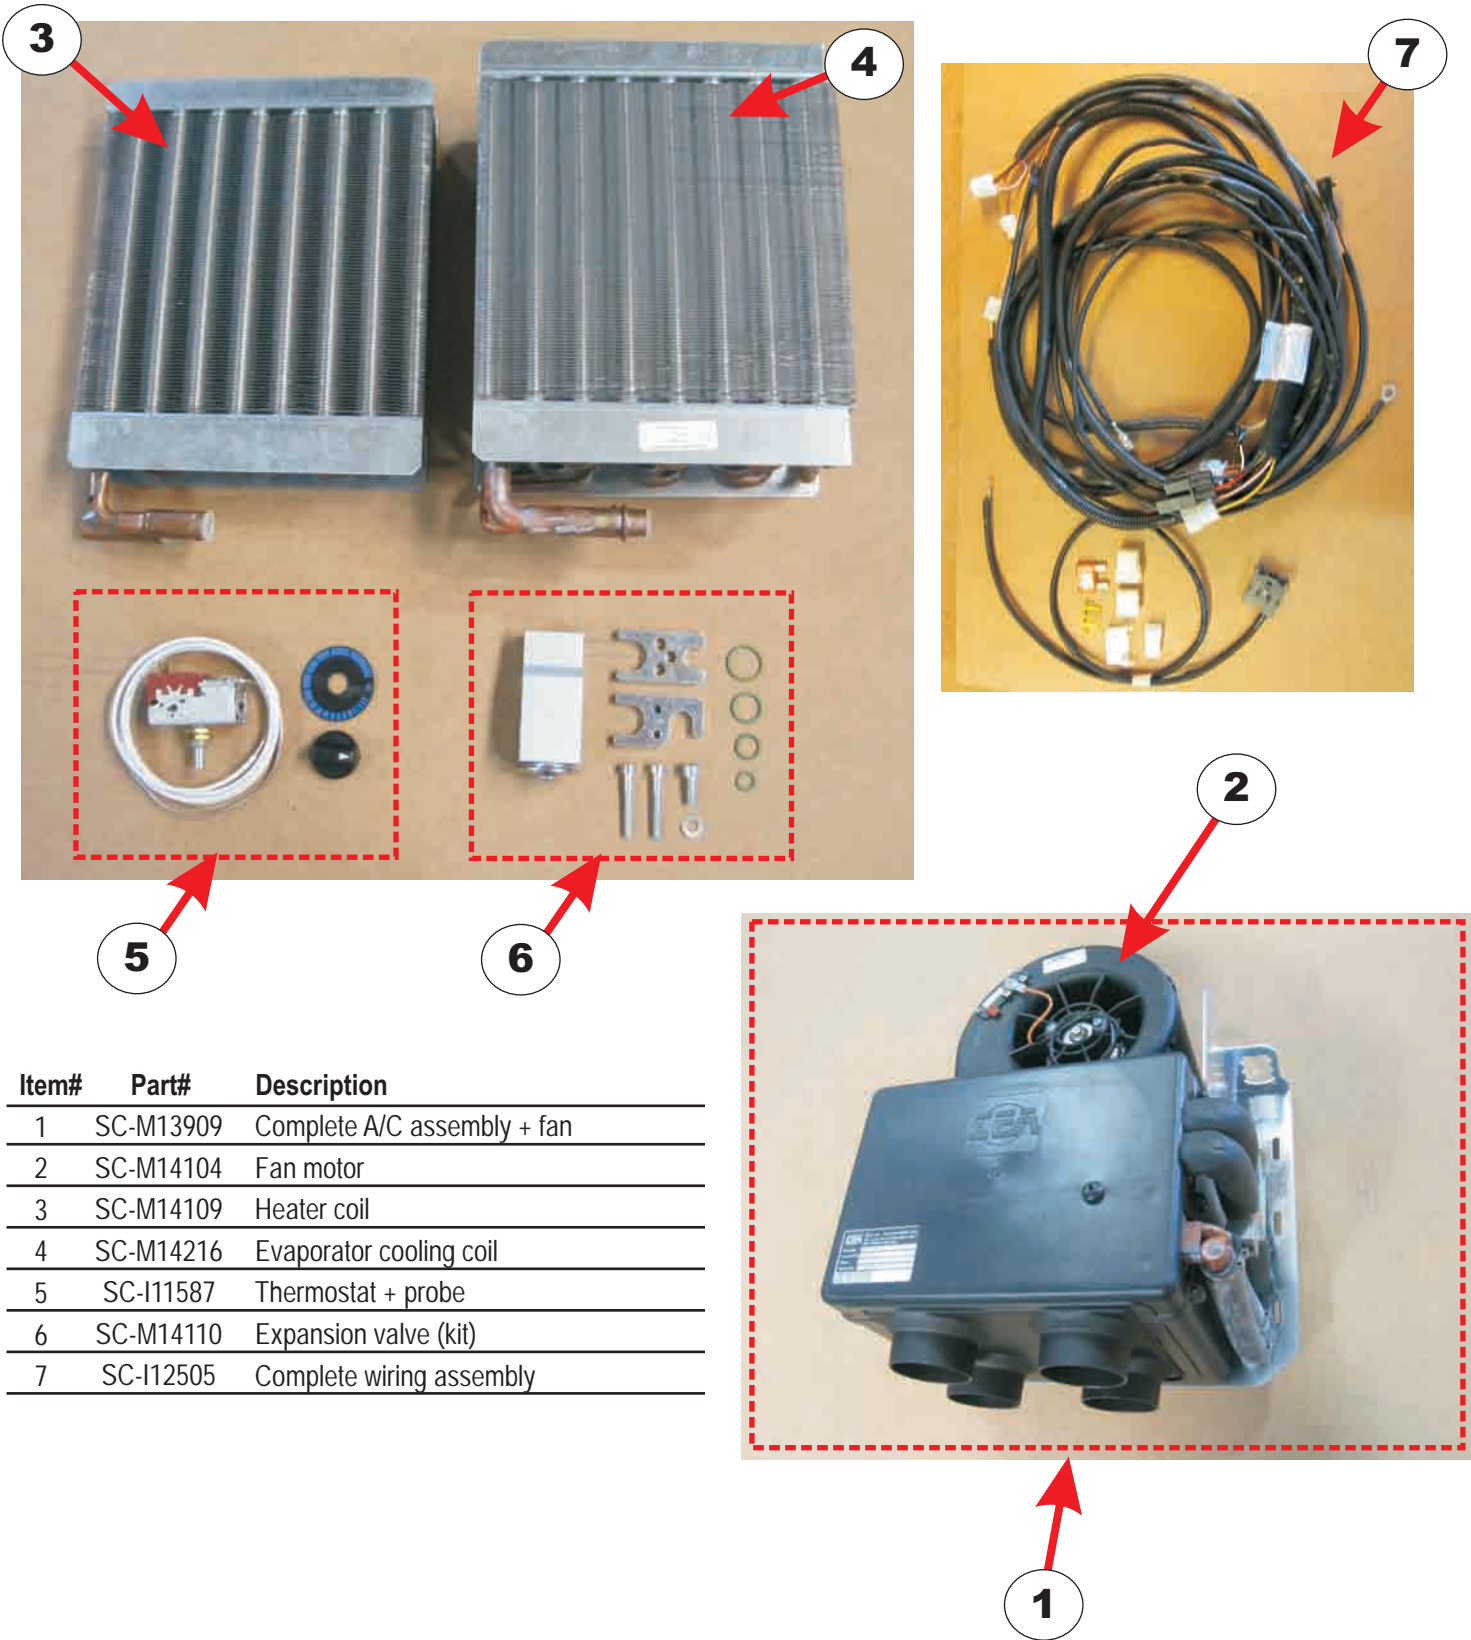

A/C SYSTEM

Item#	Part#	Description
1	SC-M13909	Complete A/C assembly + fan
2	SC-M14104	Fan motor
3	SC-M14109	Heater coil
4	SC-M14216	Evaporator cooling coil
5	SC-I11587	Thermostat + probe
6	SC-M14110	Expansion valve (kit)
7	SC-I12505	Complete wiring assembly