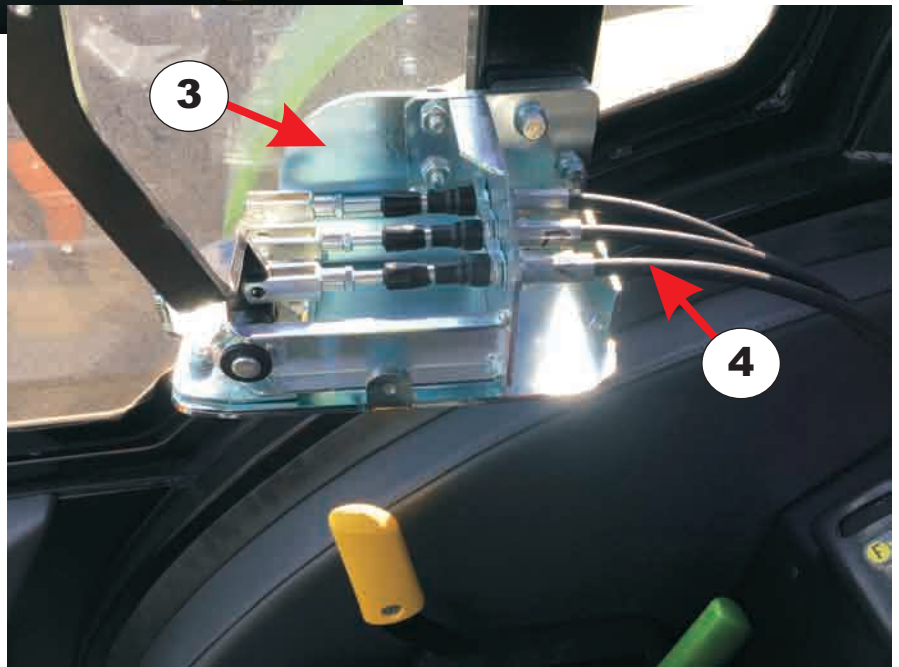

HYDRAULIC REMOTE LEVERS

Item#	Part#	Description
1	SC-I12747	Remote lever assembly (complete kit) Metal support / plastic cover / cables
2	SC-M14535	Plastic cover / shield

Item#	Part#	Description
3	SC-S11323	Metal support assembly
4	SC-M14532	Remote cable - L=950 mm (37")
	SC-M14533	Extension cable - L=1200 cm (47")