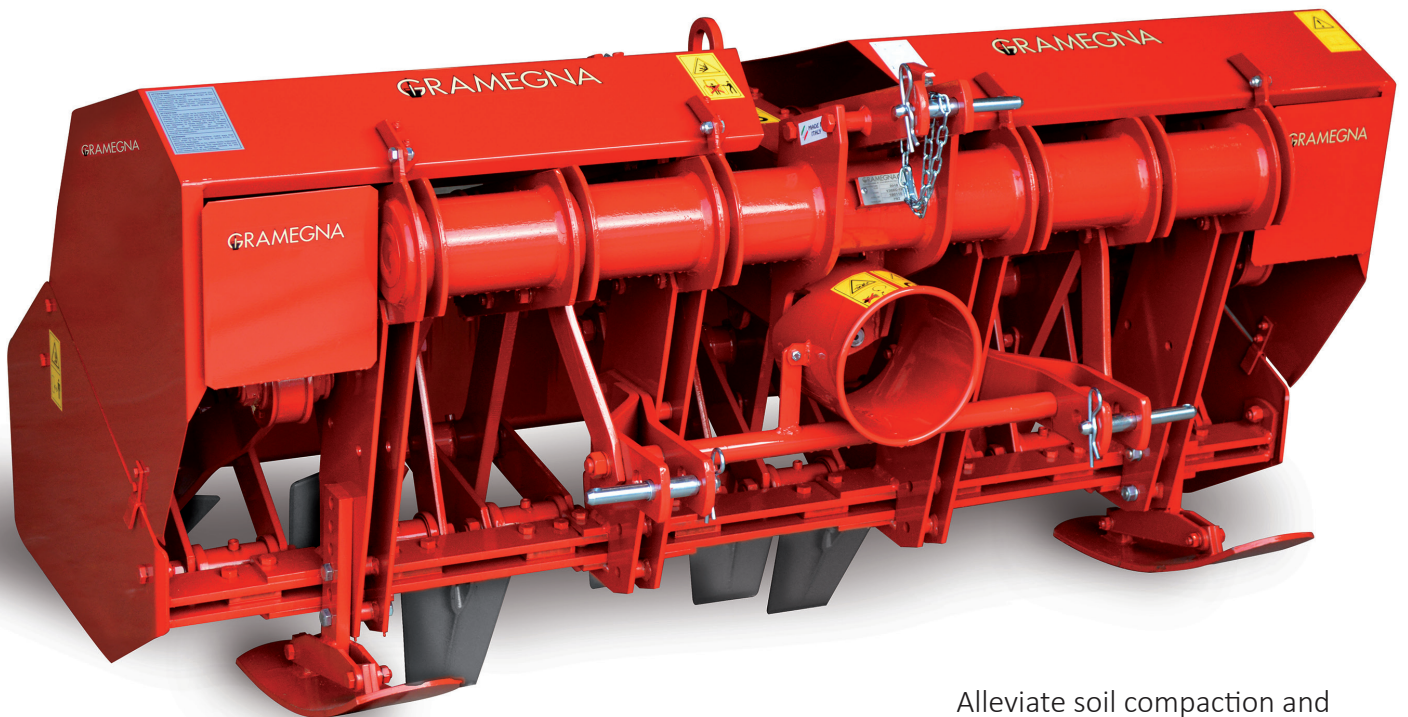

VINEYARDS

ORCHARDS

VEGETABLES

Spading Machine—V25/V30

Heavy duty spading machines for use in vineyards/ orchards/vegetable farming applications. Ideal for deep soil cultivation in a single pass.

Alleviate soil compaction and hard-pan. Create deep fractures in soil allowing for optimal soil aeration. Deep soil cultivation—up to 12". Incorporate amendments/compost deep into soil structure. Can operate on terraced and sloping terrain.

Standard Equipment

- | Cat. I/II—3 point linkage
- | 2-speed gear box
- | Cultivation to a depth of 10"—12"
- | Adjustable skids to control tilling depth
- | Heavy duty rear shield (adjustable) to pulverize dirt clods
- | Service-free lower spading arm nodes
- | Furnished with Cat. 4 or 5 driveline with slip-clutch protection

707.996.2605 | MGEquipment@gmail.com | MGEweb.com
Fax 707.996.3405 | P.O. Box 655 | Vineburg, CA 95487

GRAMEGNA

SERIES V25/V30 SPADING MACHINE

MODEL	WEIGHT	MAX WIDTH	WORKING WIDTH	TRACTOR SIZE	WORKING DEPTH	NUMBER OF SPADES
V25C-90	617	35"	32"	35-55 Hp	10"	4
V30BC-110	990	43"	37"	45-70 Hp	12"	4
V30BC-130	1,260	51"	49"	50-80 Hp	12"	6
V30XC-150	1,388	59"	54"	50-80 Hp	12"	6
V30XC-170	1,712	67"	65"	55-90 Hp	12"	8
V30XC-190	1,746	75"	70"	55-95 Hp	12"	8
V30XC-220	2,072	87"	84"	65-95 Hp	12"	10
V30X-250	2,191	98"	95"	70-95 Hp	12"	11

STANDARD FEATURES

Two-Speed Gearbox with Selector Knob

Adjustable Skids to control Cultivating Depth

OPTIONAL EQUIPMENT

Optional Wheel Assembly in place of Skids