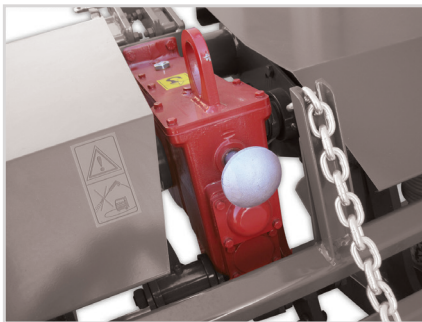

VINEYARDS

ORCHARDS

VEGETABLES

Spading Machine—V25/V30

Heavy duty spading machines for use in vineyards/ orchards/vegetable farming applications. Ideal for deep soil cultivation in a single pass.

Alleviate soil compaction and hard-pan. Create deep fractures in soil allowing for optimal soil aeration. Deep soil cultivation—up to 12". Incorporate amendments/compost deep into soil structure. Can operate on terraced and sloping terrain.

Standard Equipment

- | Cat. I/II—3 point linkage
- | 2-speed gear box
- | Cultivation to a depth of 10"—12"
- | Adjustable skids to control tilling depth
- | Heavy duty rear shield (adjustable) to pulverize dirt clods
- | Service-free lower spading arm nodes
- | Furnished with Cat. 4 or 5 driveline with slip-clutch protection

STANDARD FEATURES

Two-Speed Gearbox with Selector Knob

Adjustable Skids to control Cultivating Depth

OPTIONAL EQUIPMENT

Optional Wheel Assembly in place of Skids